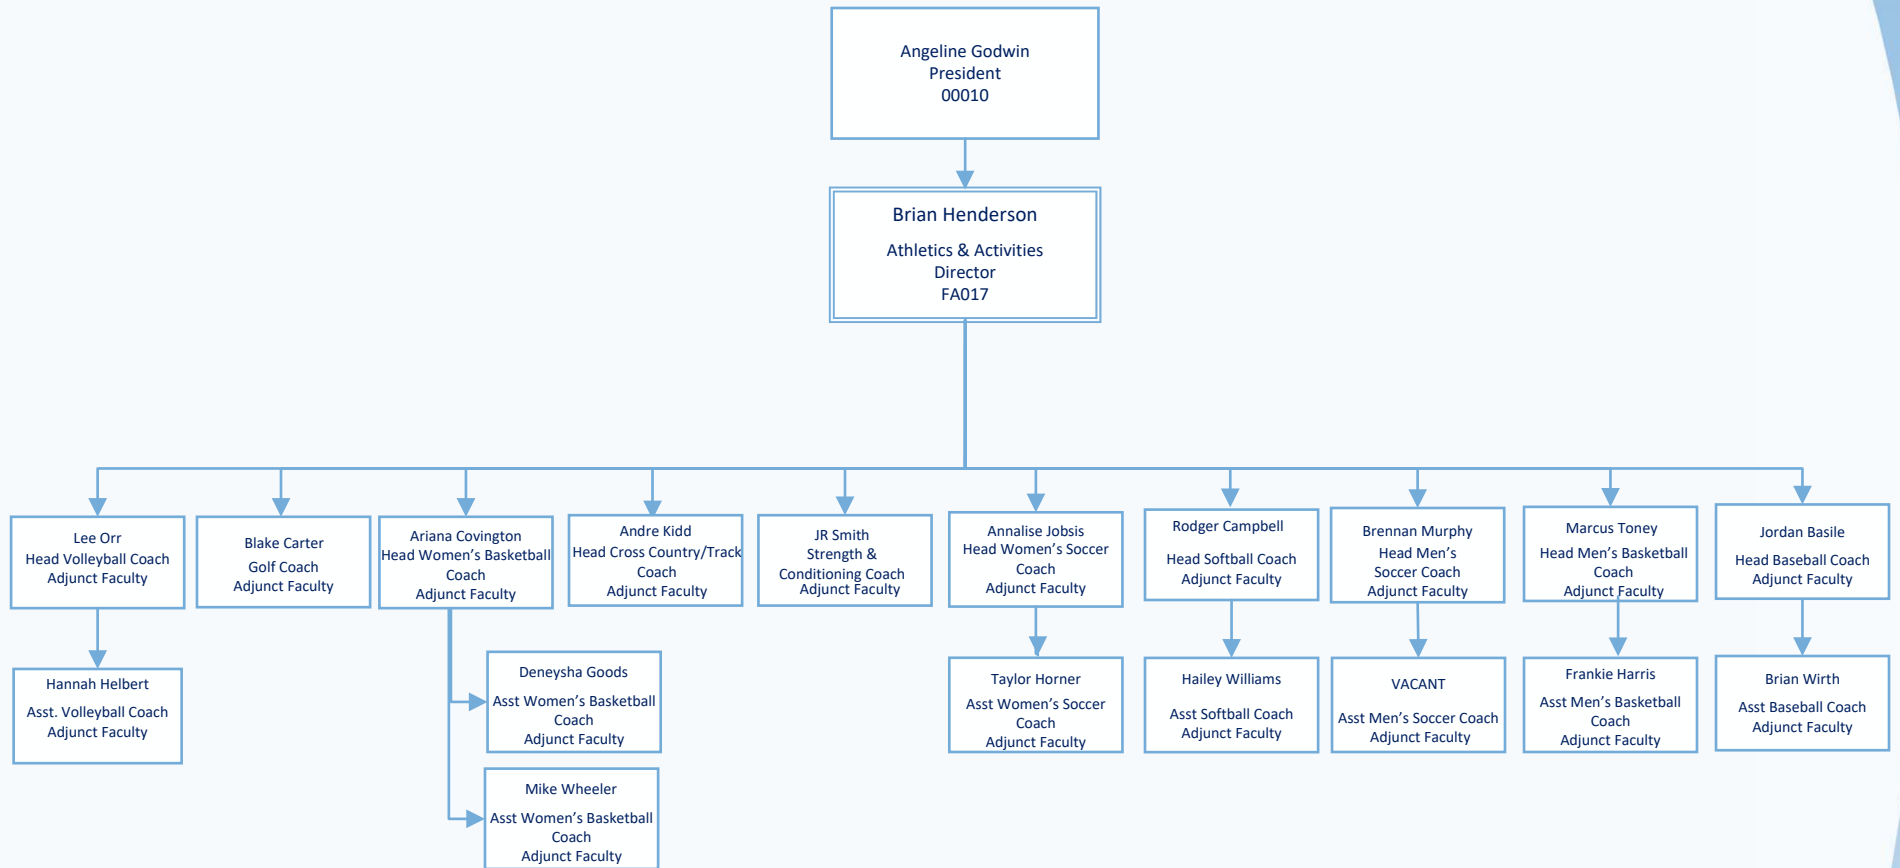

Spring 2019

Position Number Key:

- F Faculty
- G0 Restricted Faculty
- FA Faculty Ranked Admin
- GA Grant Admin
- O Classified Staff
- R Restricted
- W Hourly Wage

Coaching

Spring 2019

Position Number Key: