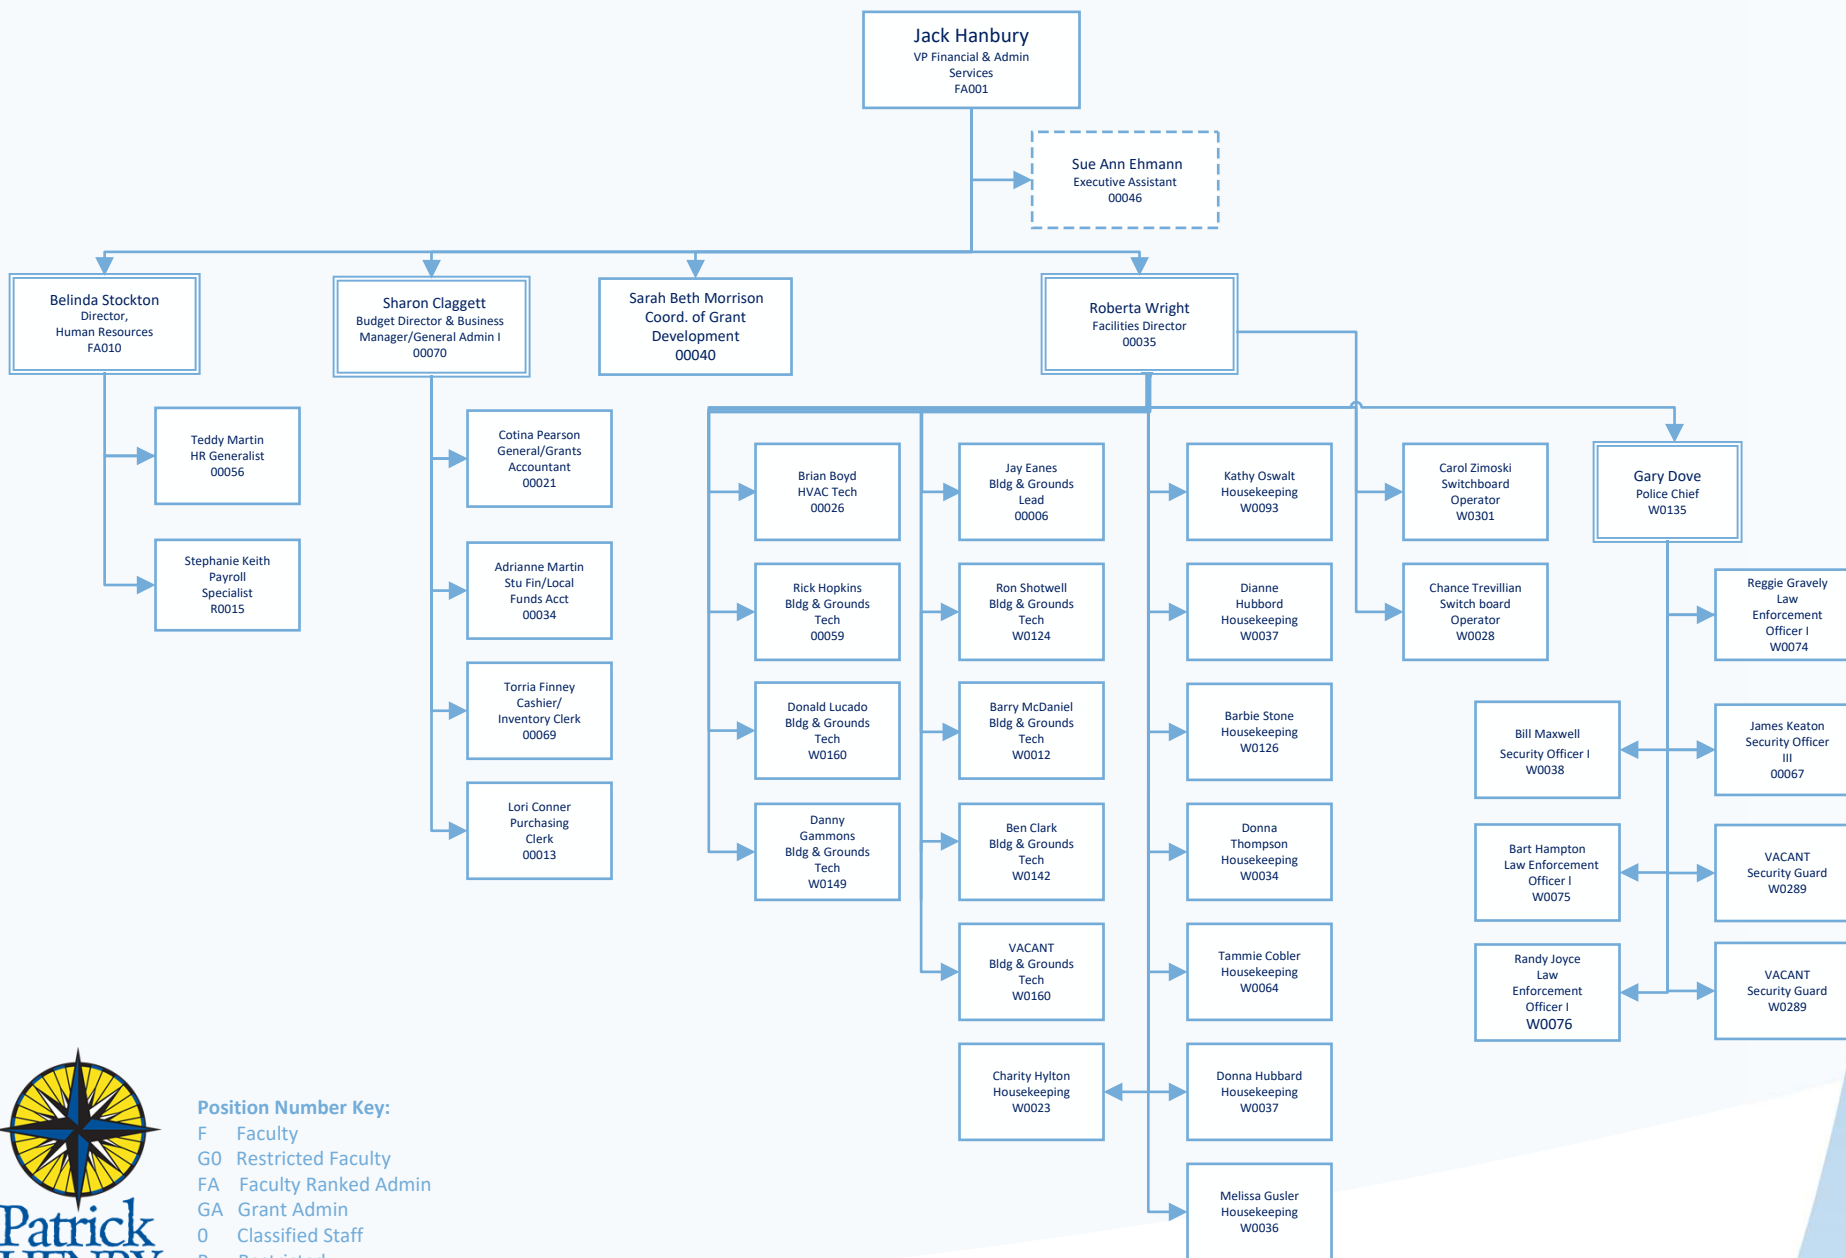

Financial and Administrative Services

Spring 2019

Position Number Key:
F Faculty
GO Restricted Faculty
FA Faculty Ranked Admin
GA Grant Admin
O Classified Staff
R Restricted
W Hourly Wage