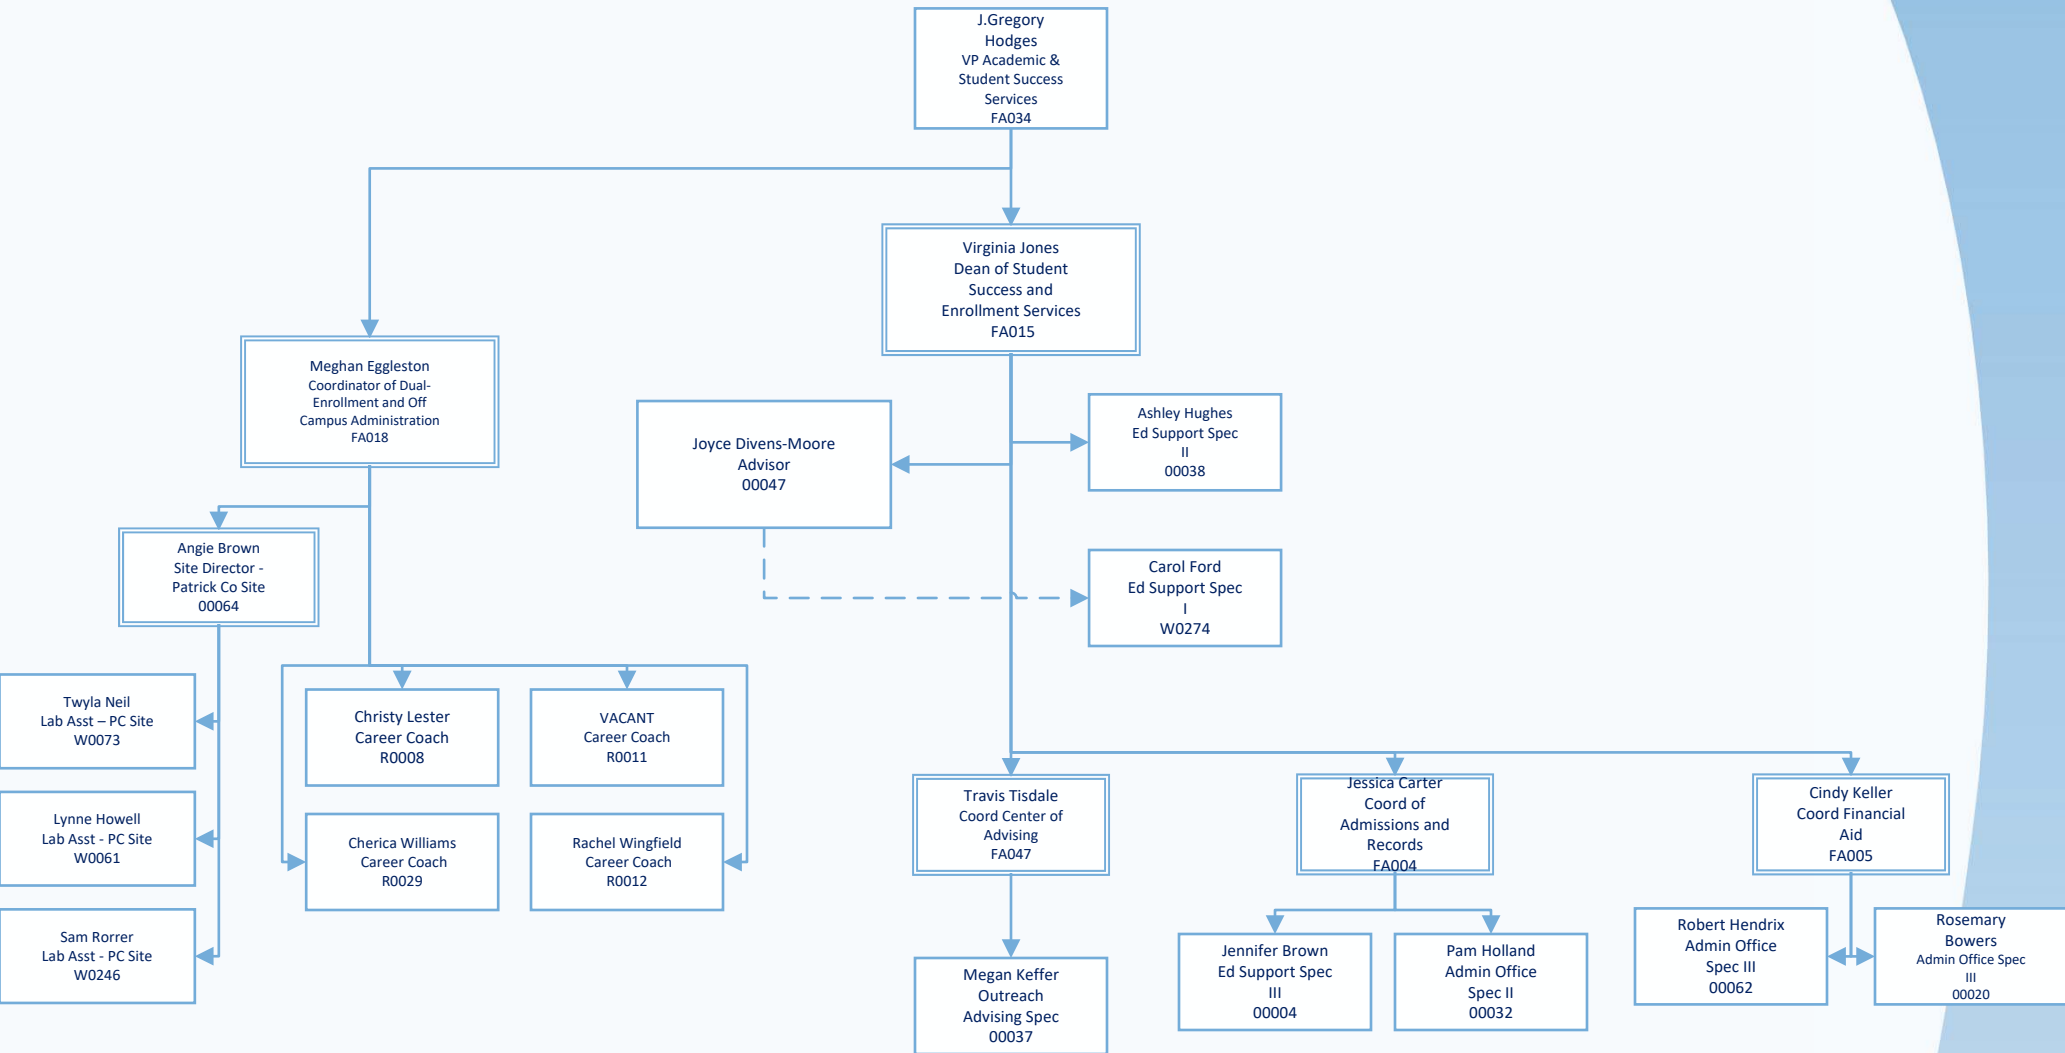

STUDENT SERVICES

SPRING 2018

1. **Position Number Key:**
2. F Faculty
   - GO Restricted Faculty
   - FA Faculty Ranked Admin
   - GA Grant Admin
   - O Classified Staff
   - R Restricted
   - W Hourly Wage