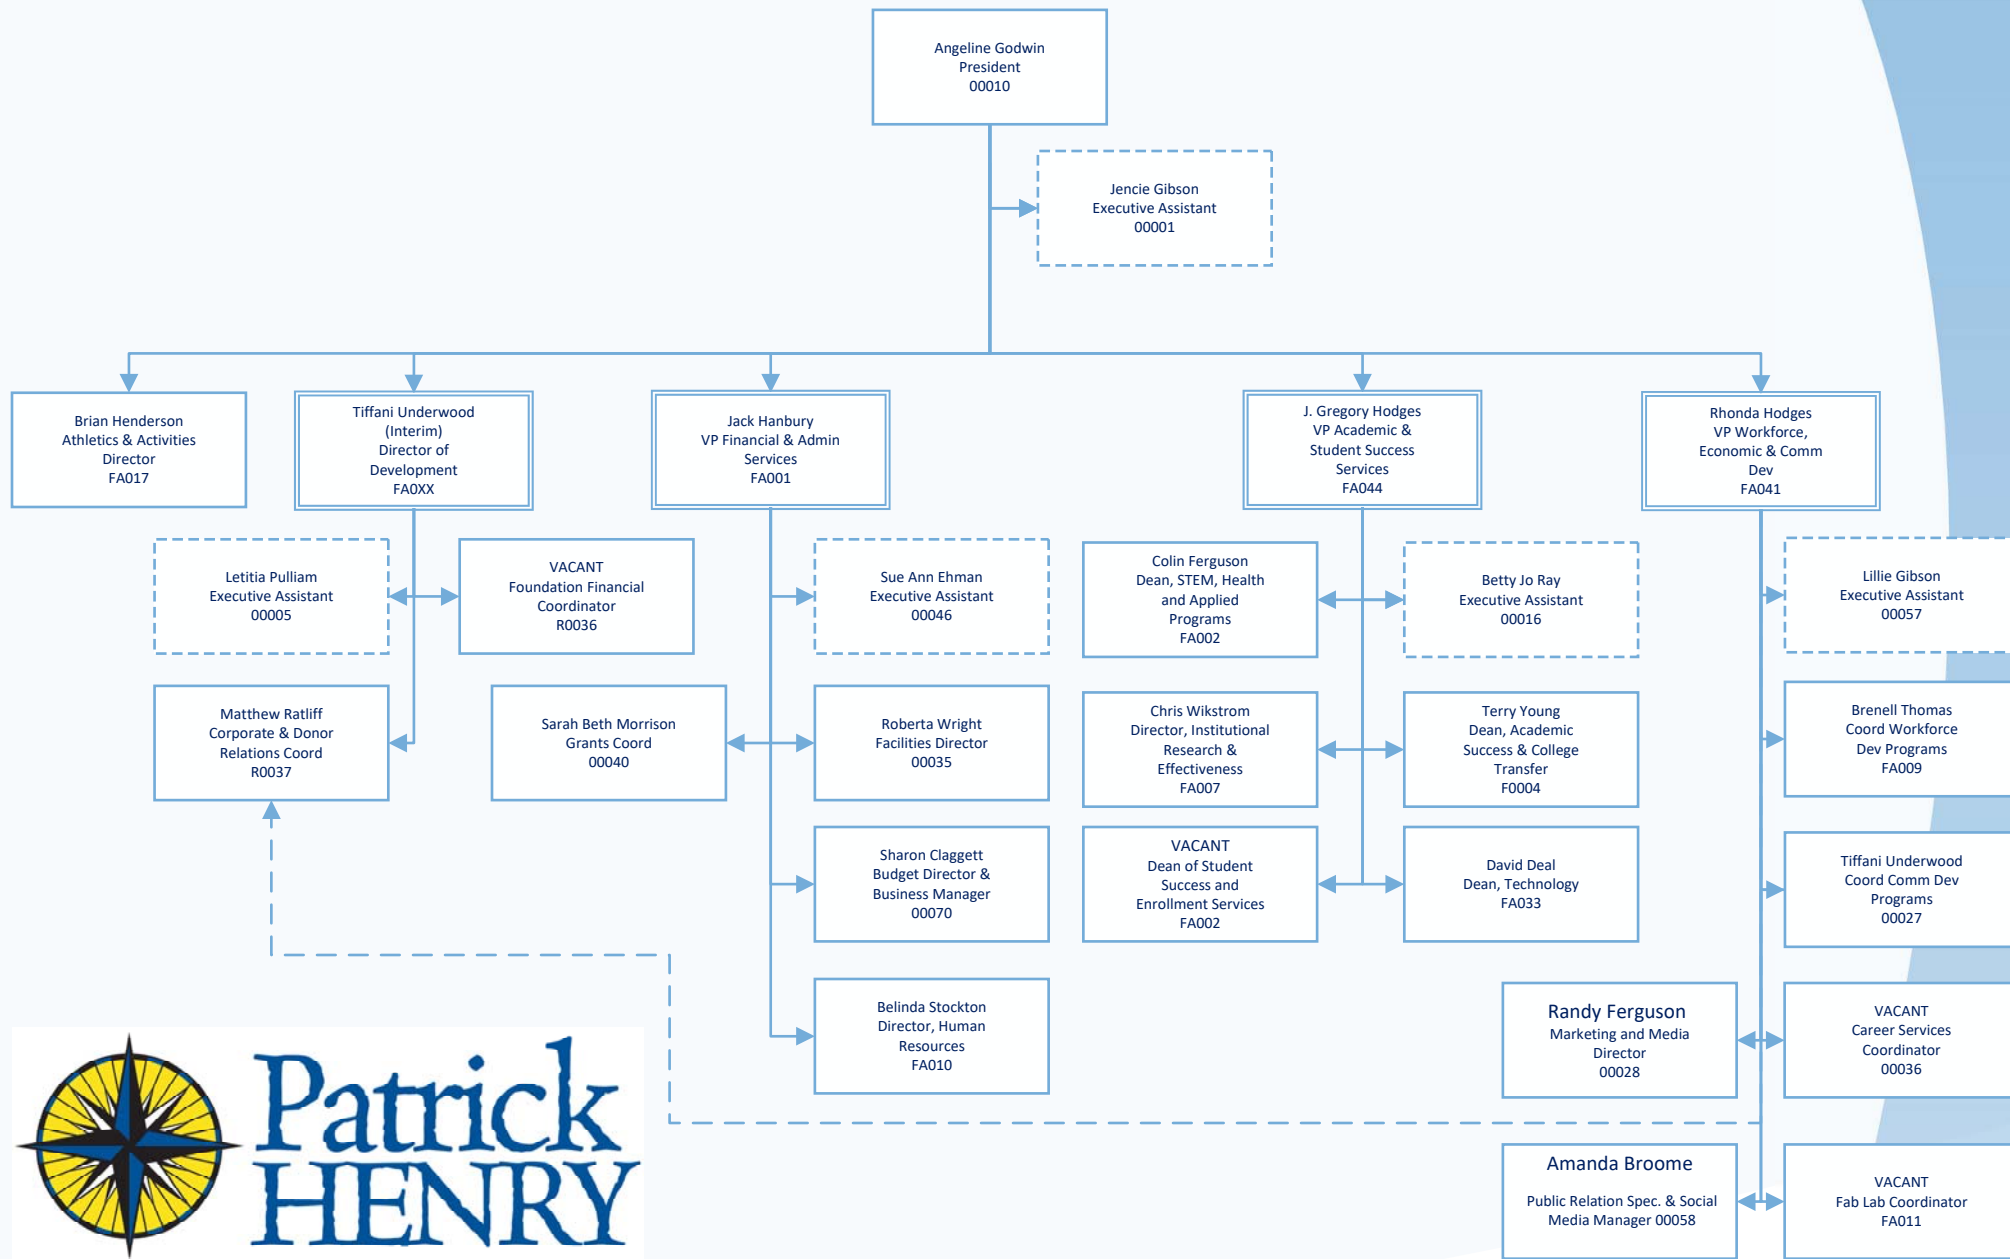

# Organizational Chart FALL 2017

# ACADEMIC & STUDENT SUCCESS SERVICES

FALL 2017

**Position Number Key:**

- F Faculty
- GO Restricted Faculty
- FA Faculty Ranked Admin
- GA Grant Admin
- O Classified Staff
- R Restricted
- W Hourly Wage