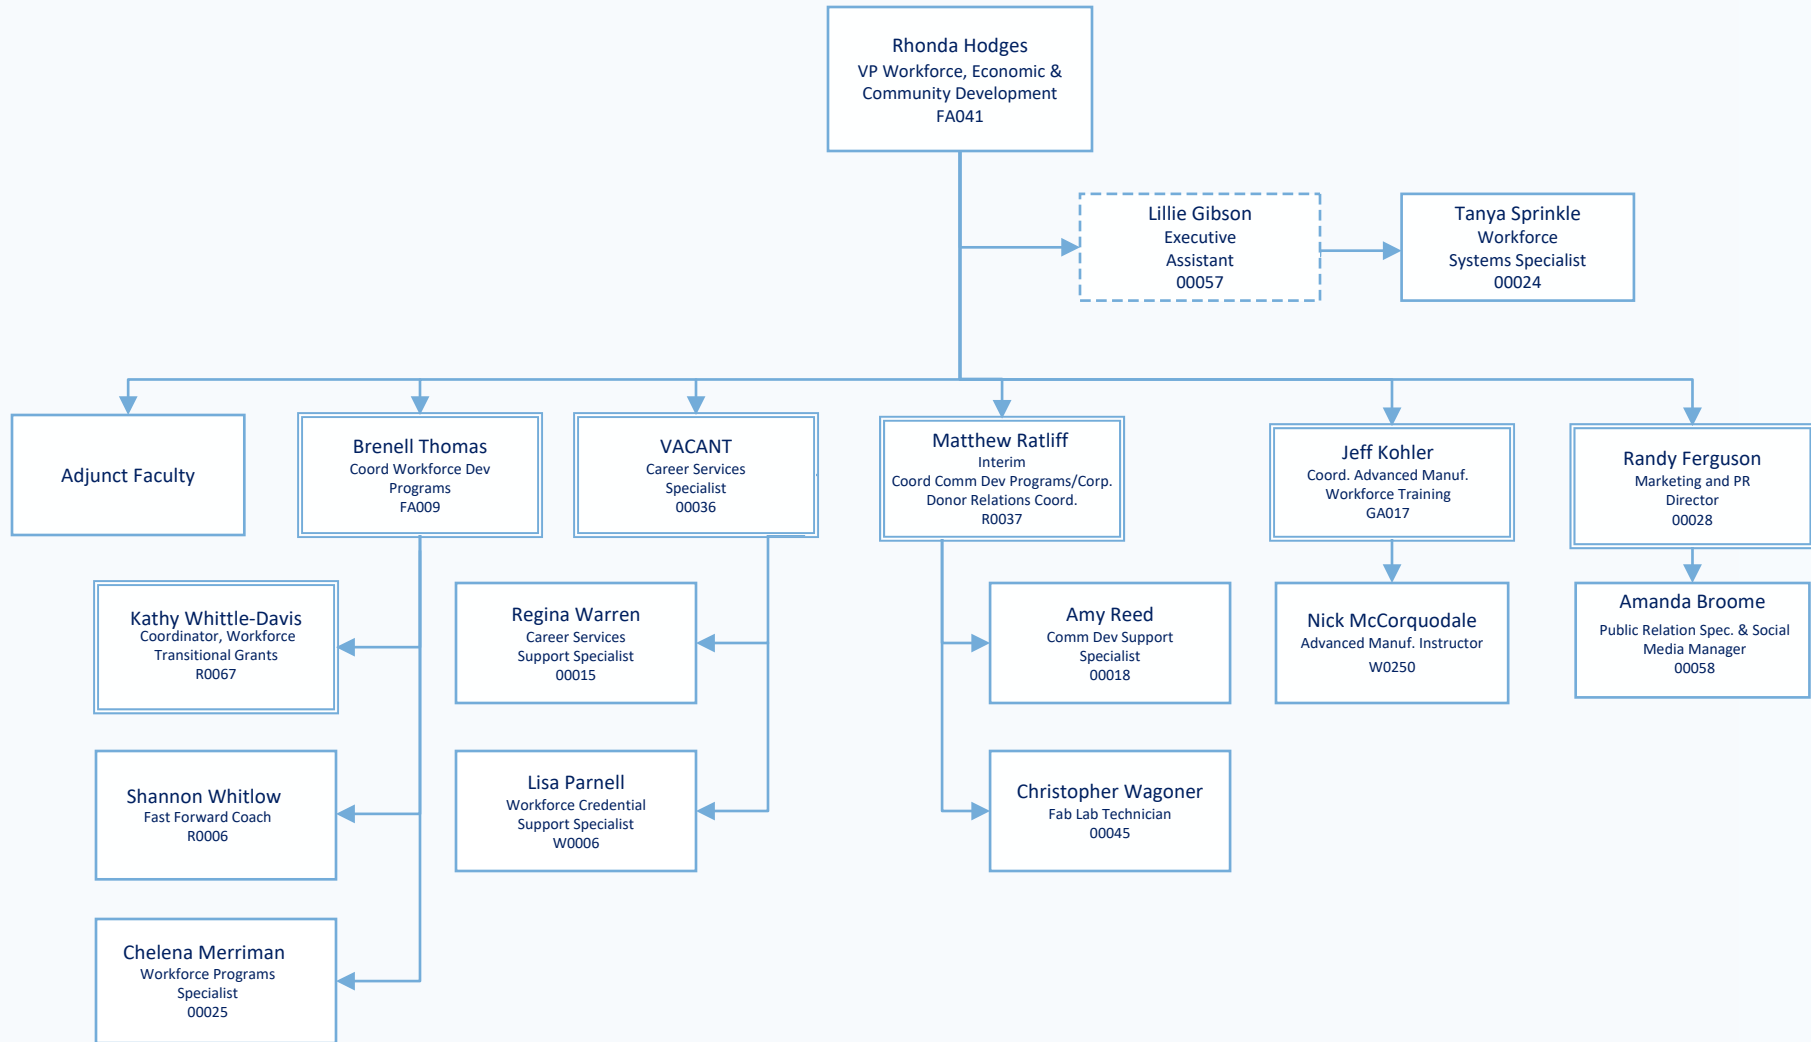

MHC After 3, Upward Bound, UBMS, & Talent Search

Spring 2019

Position Number Key:

- F Faculty
- GO Restricted Faculty
- FA Faculty Ranked Admin
- GA Grant Admin
- O Classified Staff
- R Restricted
- W Hourly Wage

Workforce, Economic and Community Development

Spring 2019

Position Number Key:
 F Faculty
 GO Restricted Faculty
 FA Faculty Ranked Admin
 GA Grant Admin
 O Classified Staff
 R Restricted
 W Hourly Wage