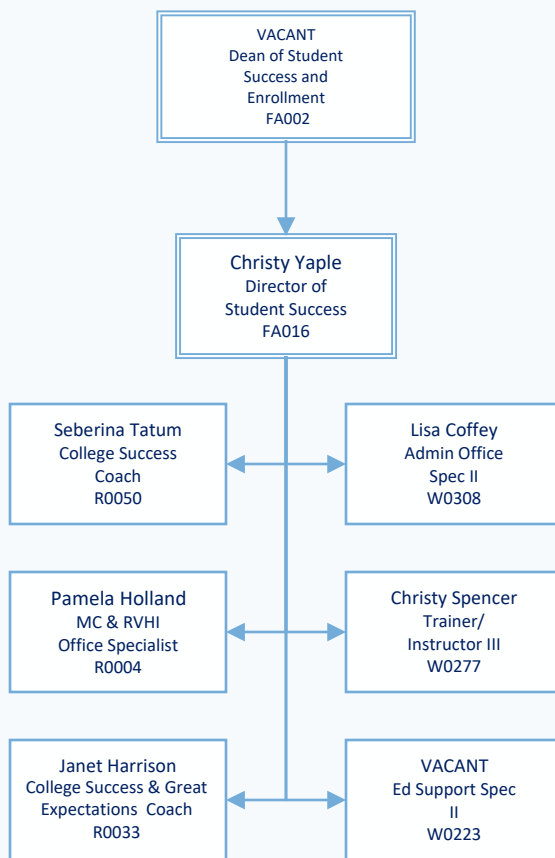

STUDENT SUCCESS CENTER

FALL 2017

Position Number Key:

- F Faculty
- GO Restricted Faculty
- FA Faculty Ranked Admin
- GA Grant Admin
- O Classified Staff
- R Restricted
- W Hourly Wage