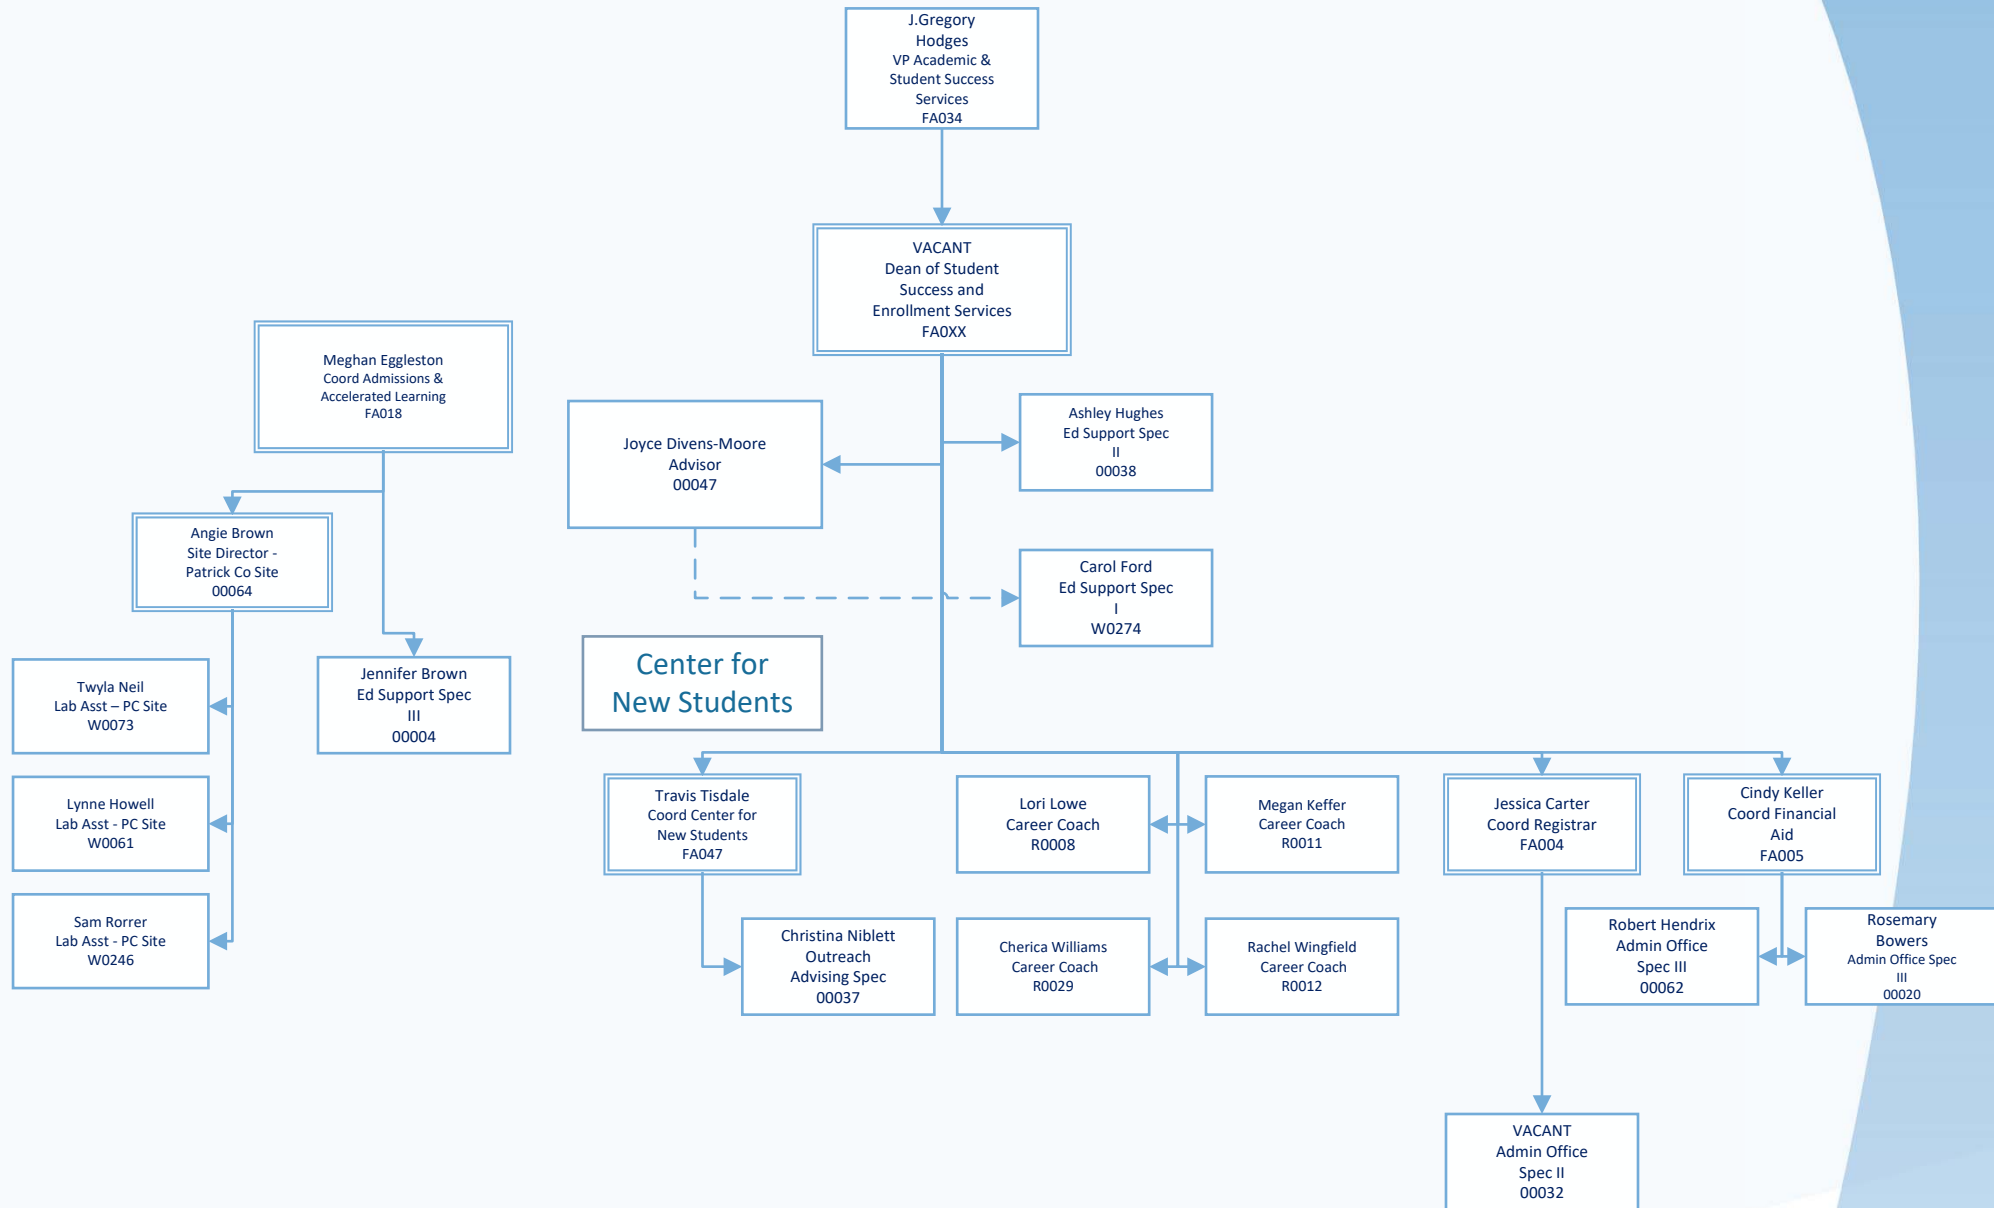

STUDENT SERVICES

FALL 2017

Position Number Key:
F Faculty
GO Restricted Faculty
FA Faculty Ranked Admin
GA Grant Admin
O Classified Staff
R Restricted
W Hourly Wage