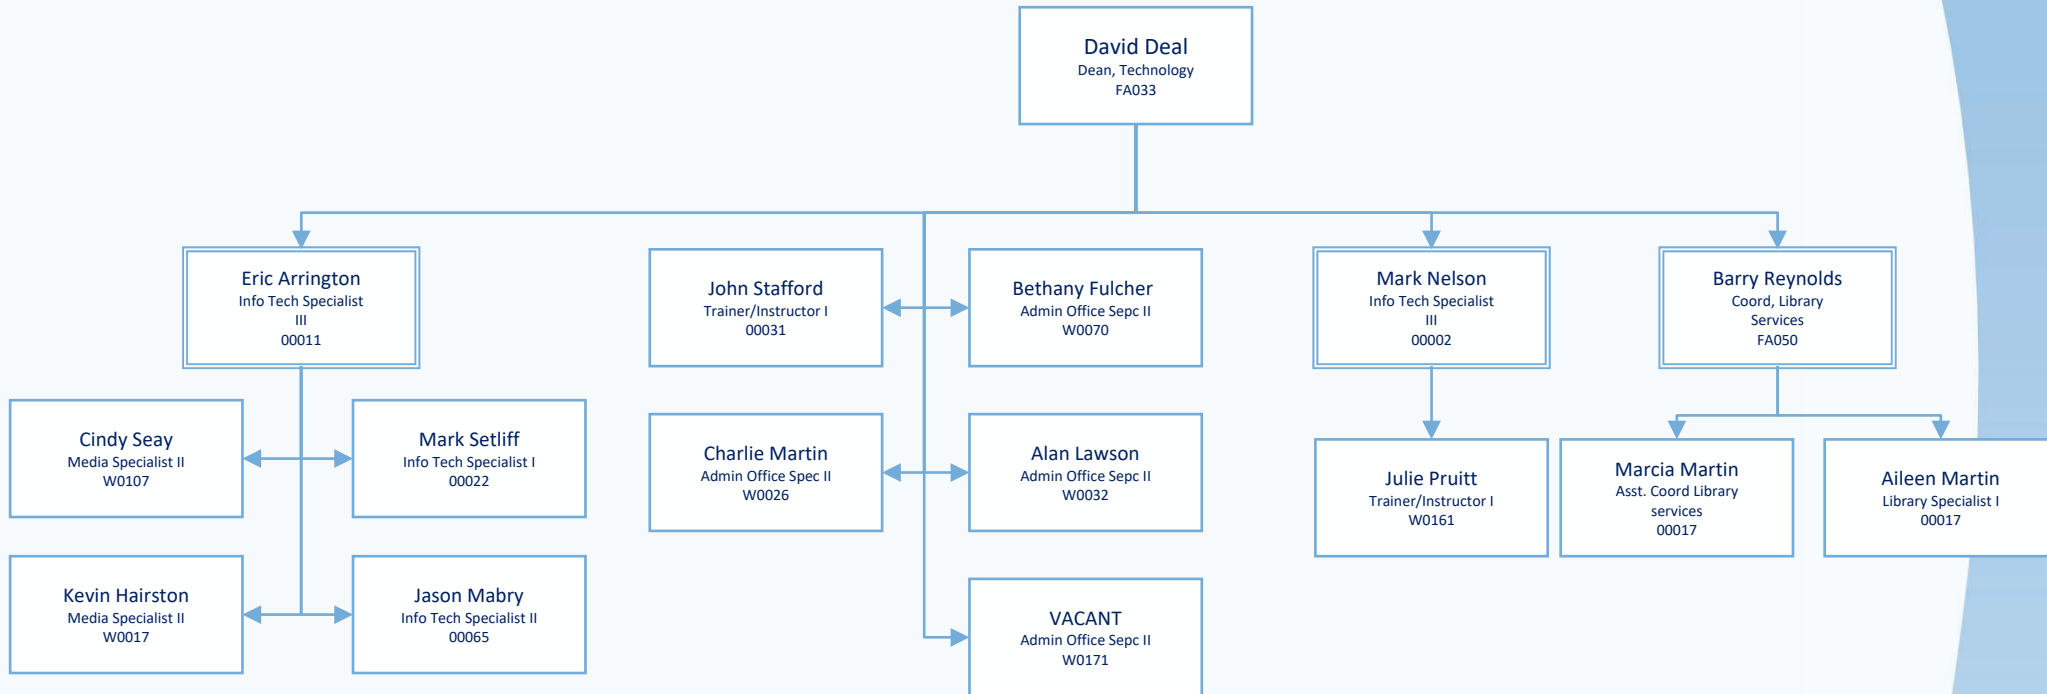

TECHNOLOGY

FALL 2017

Position Number Key:

- F Faculty
- GO Restricted Faculty
- FA Faculty Ranked Admin
- GA Grant Admin
- O Classified Staff
- R Restricted
- W Hourly Wage