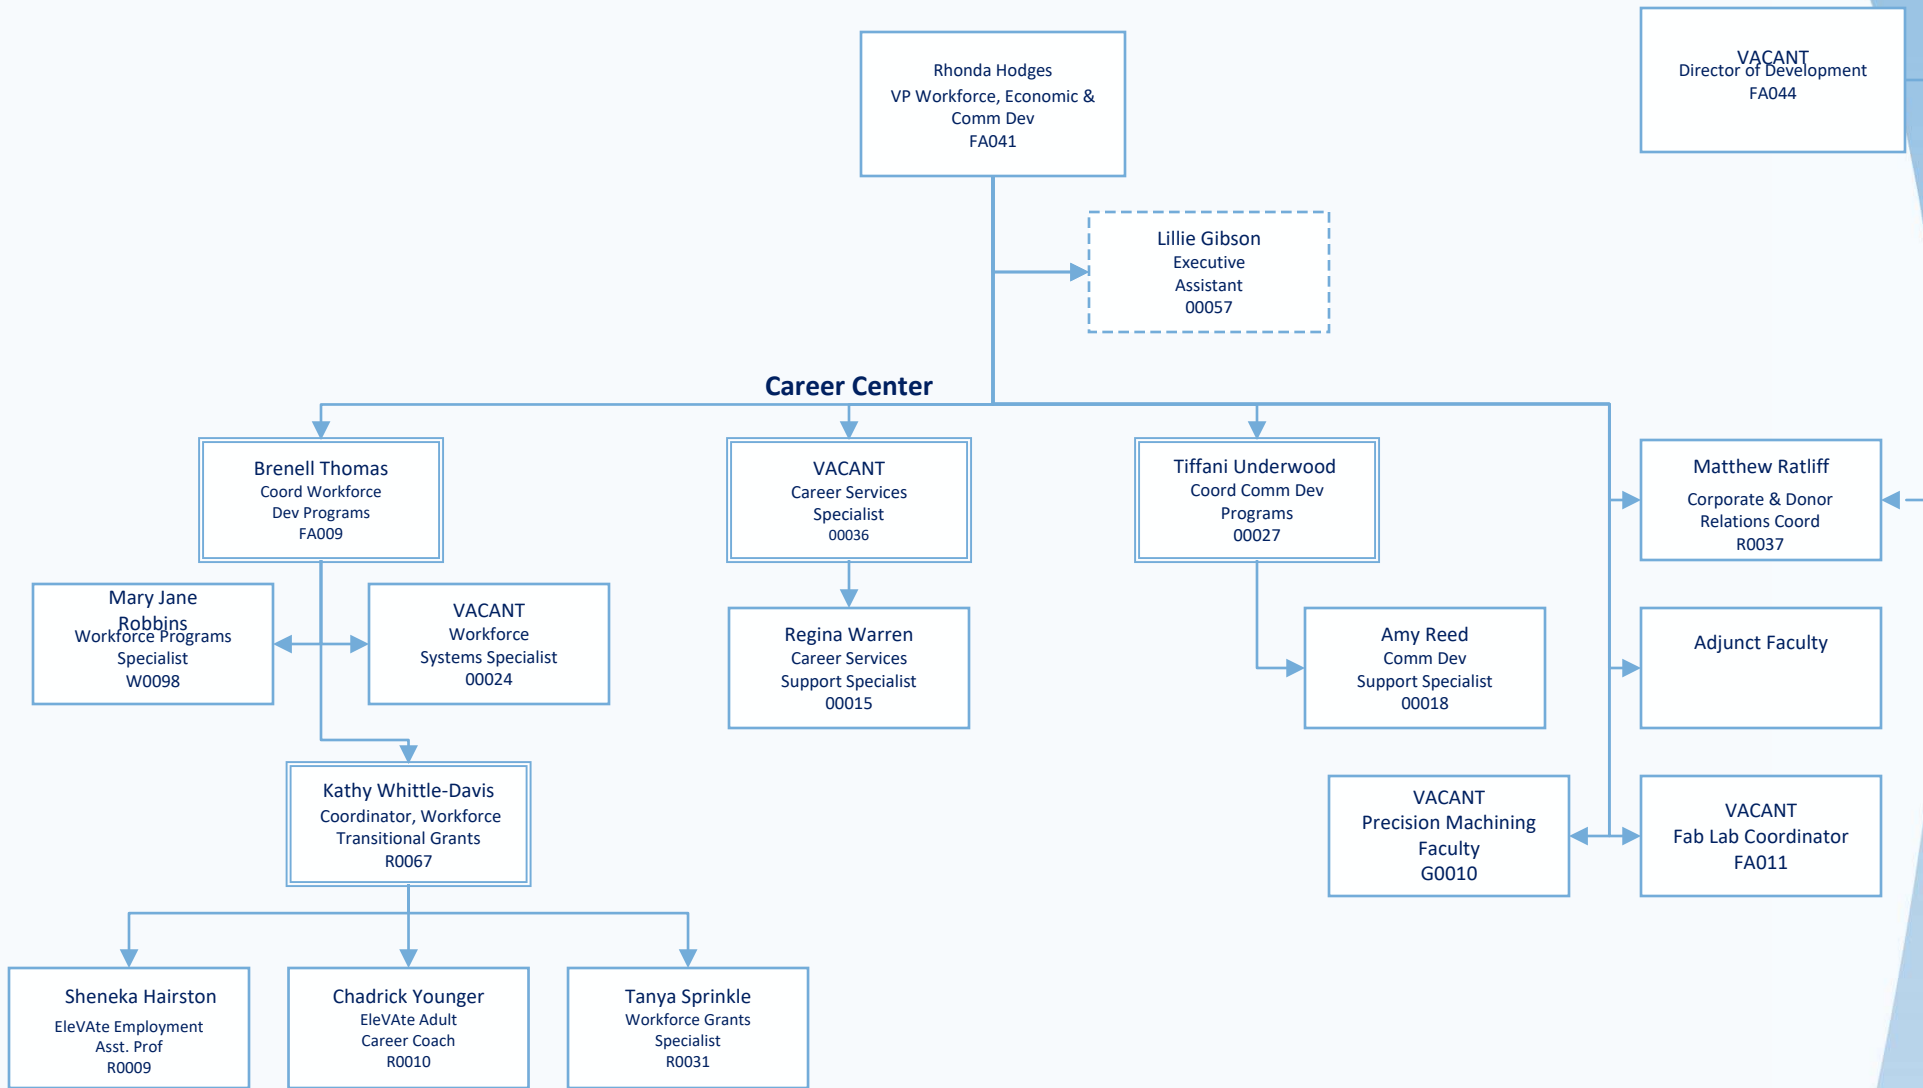

## Position Number Key:

- F Faculty
- GO Restricted Faculty
- FA Faculty Ranked Admin
- GA Grant Admin
- O Classified Staff
- R Restricted
- W Hourly Wage

# UPWARD BOUND & MHC AFTER 3

Fall 2017

- Position Number Key:**
- F Faculty
  - GO Restricted Faculty
  - FA Faculty Ranked Admin
  - GA Grant Admin
  - O Classified Staff
  - R Restricted
  - W Hourly Wage

# WORKFORCE, ECONOMIC & COMMUNITY DEVELOPMENT

FALL 2017

**Position Number Key:**

- F Faculty
- GO Restricted Faculty
- FA Faculty Ranked Admin
- GA Grant Admin
- O Classified Staff
- R Restricted
- W Hourly Wage