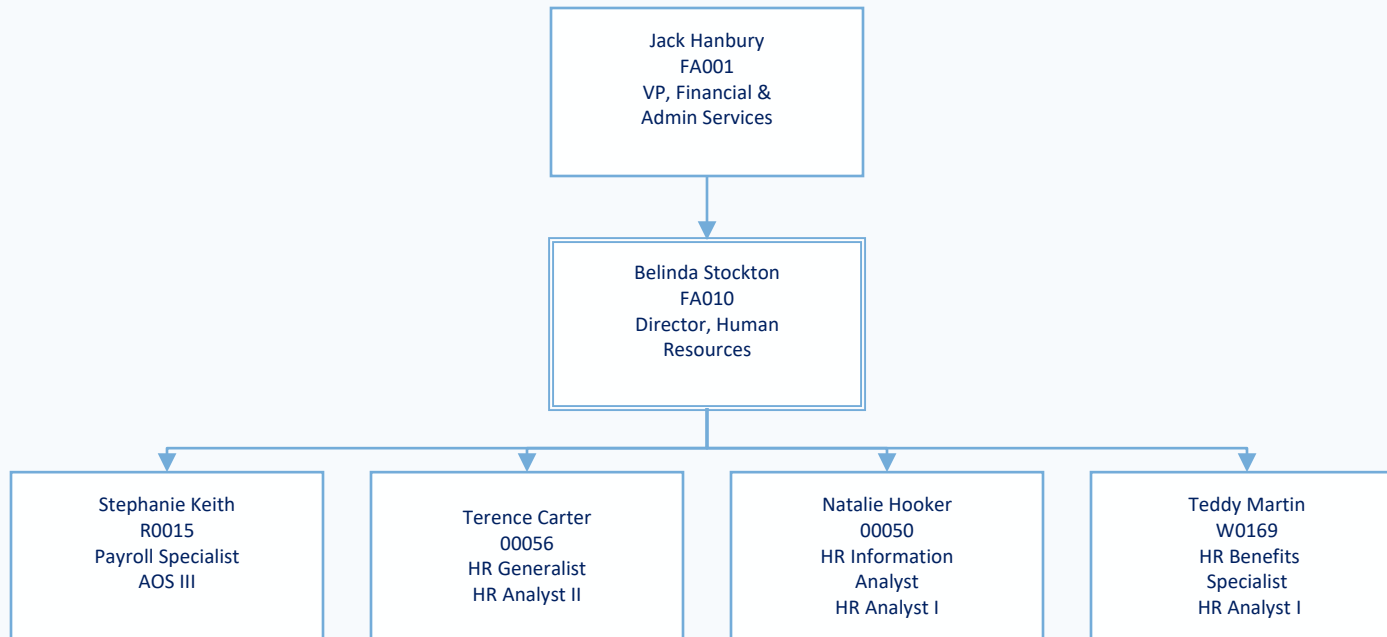

HUMAN RESOURCES FALL 2017