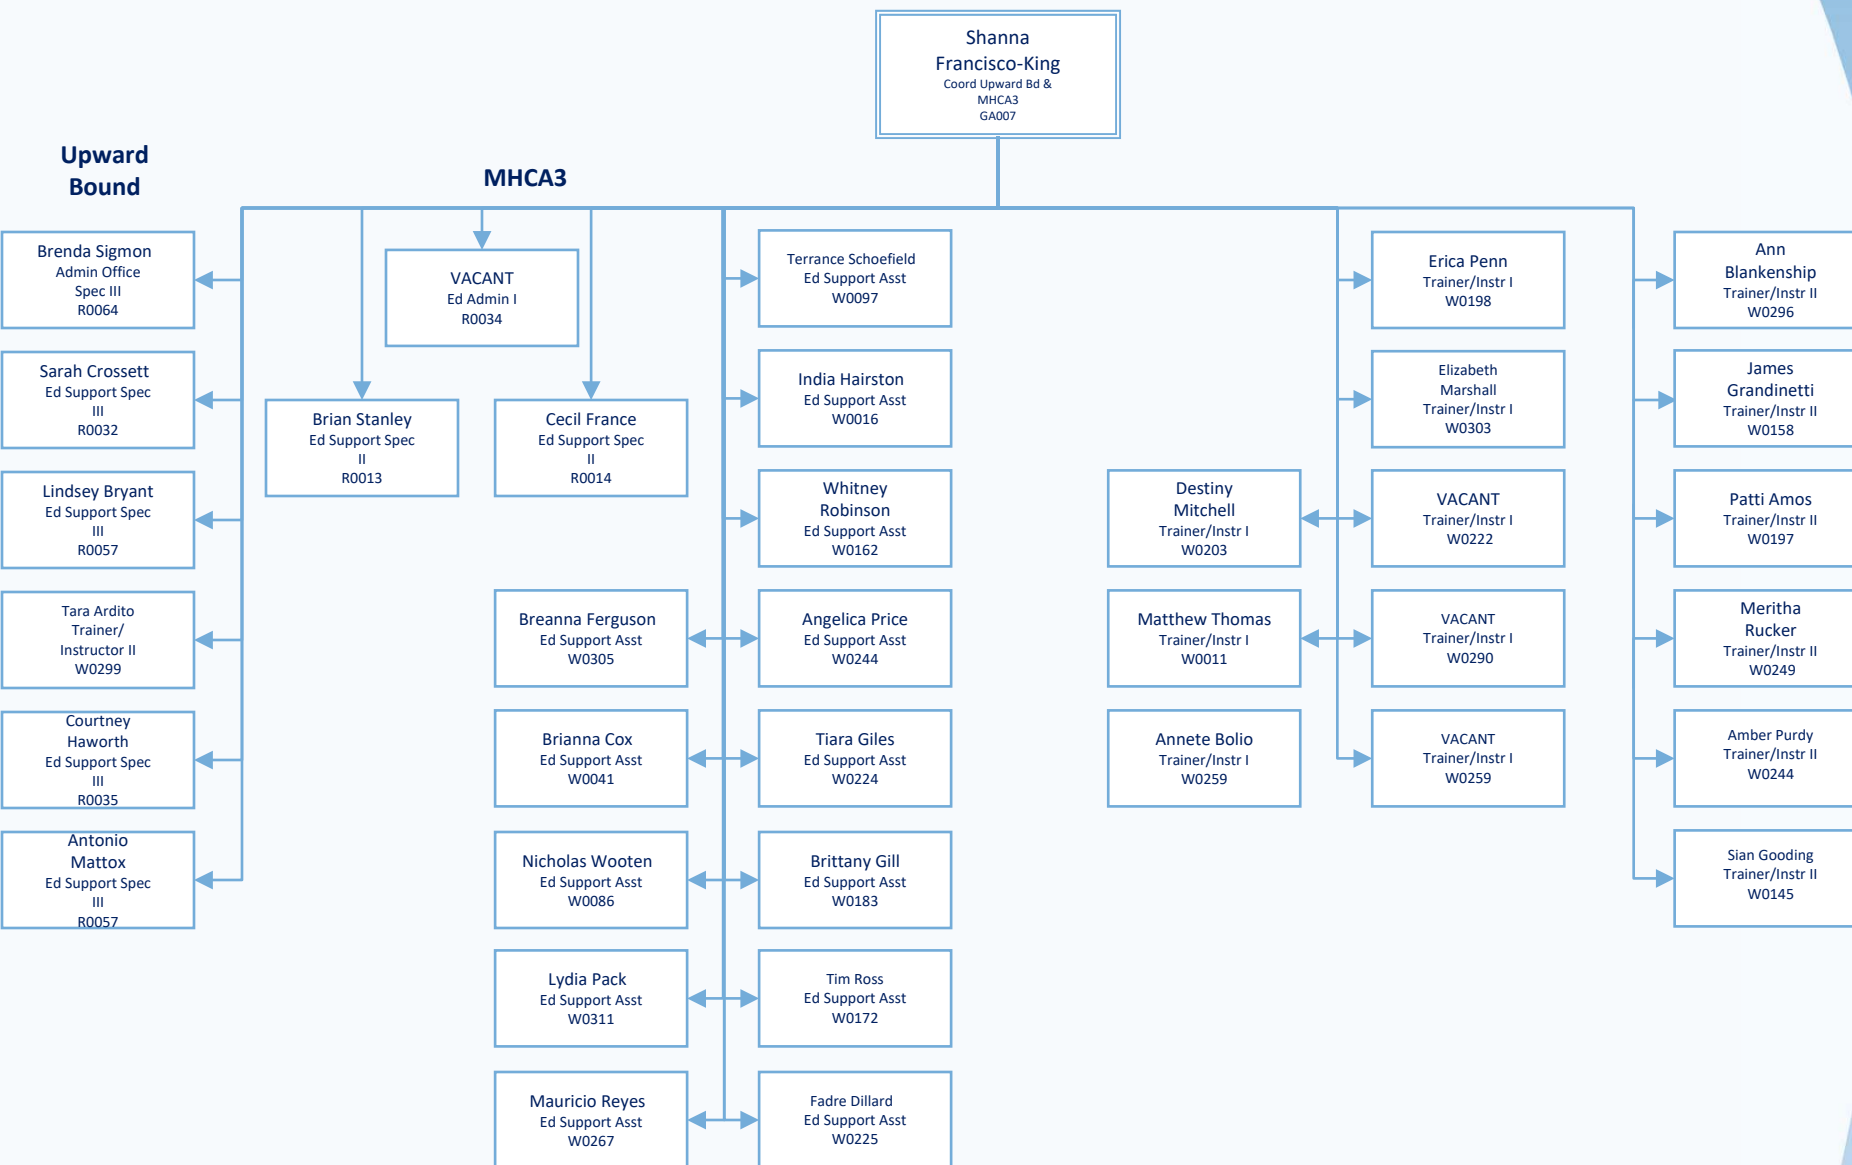

UPWARD BOUND & MHC AFTER 3

Fall 2017

1. **Position Number Key:**
2. F Faculty
   - GO Restricted Faculty
   - FA Faculty Ranked Admin
   - GA Grant Admin
   - O Classified Staff
   - R Restricted
   - W Hourly Wage