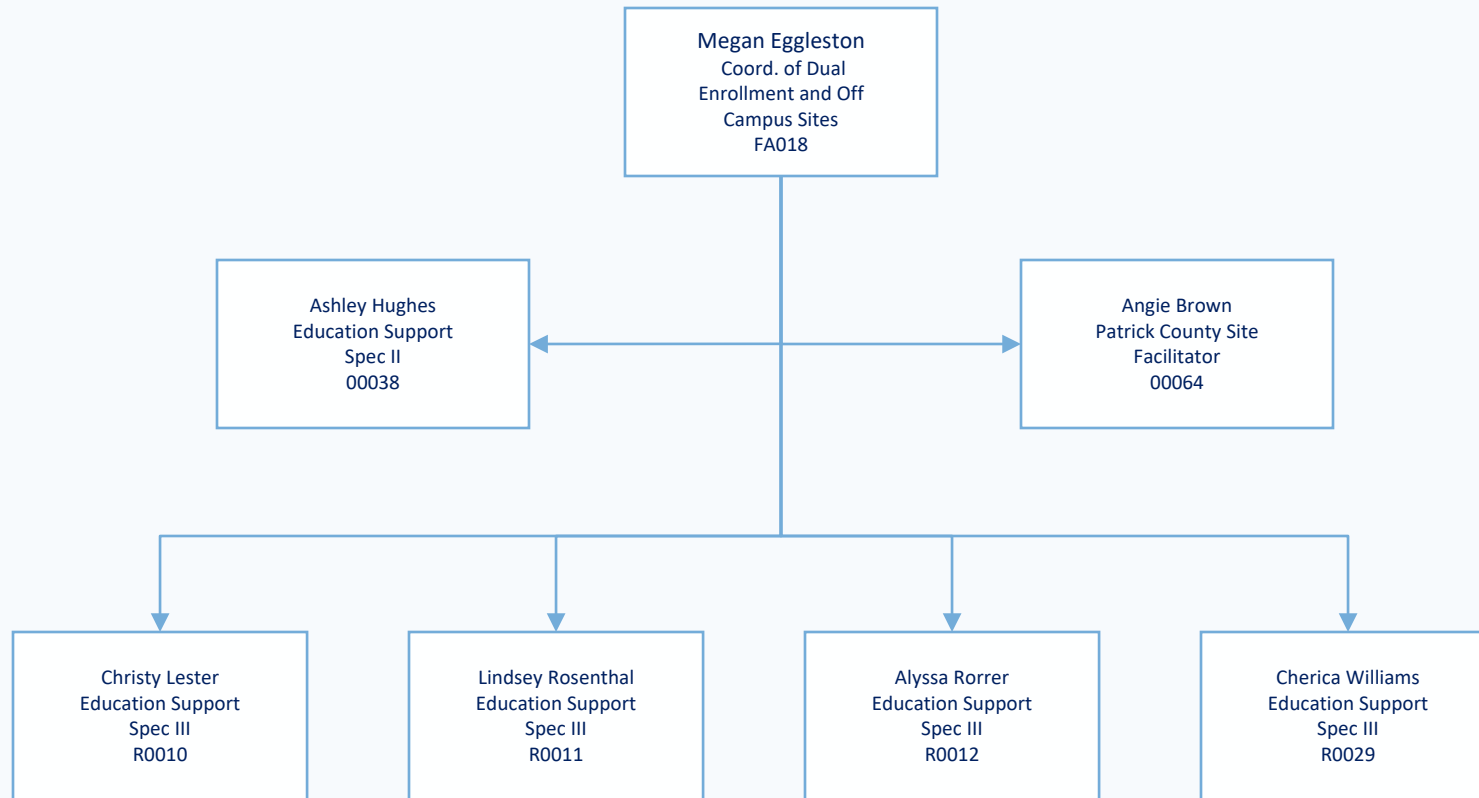

Academic Success and College Transfer

Spring 2019

Position Number Key:
 F Faculty
 GO Restricted Faculty
 FA Faculty Ranked Admin
 GA Grant Admin
 O Classified Staff
 R Restricted
 W Hourly Wage

Athletics

Spring 2019

Position Number Key:

- F Faculty
- G0 Restricted Faculty
- FA Faculty Ranked Admin
- GA Grant Admin
- O Classified Staff
- R Restricted
- W Hourly Wage

Coaching

Spring 2019

Position Number Key:

- F Faculty
- GO Restricted Faculty
- FA Faculty Ranked Admin
- GA Grant Admin
- O Classified Staff
- R Restricted
- W Hourly Wage

Dual Enrollment and Off Campus Sites

Spring 2019

**Patrick
HENRY**
Community College