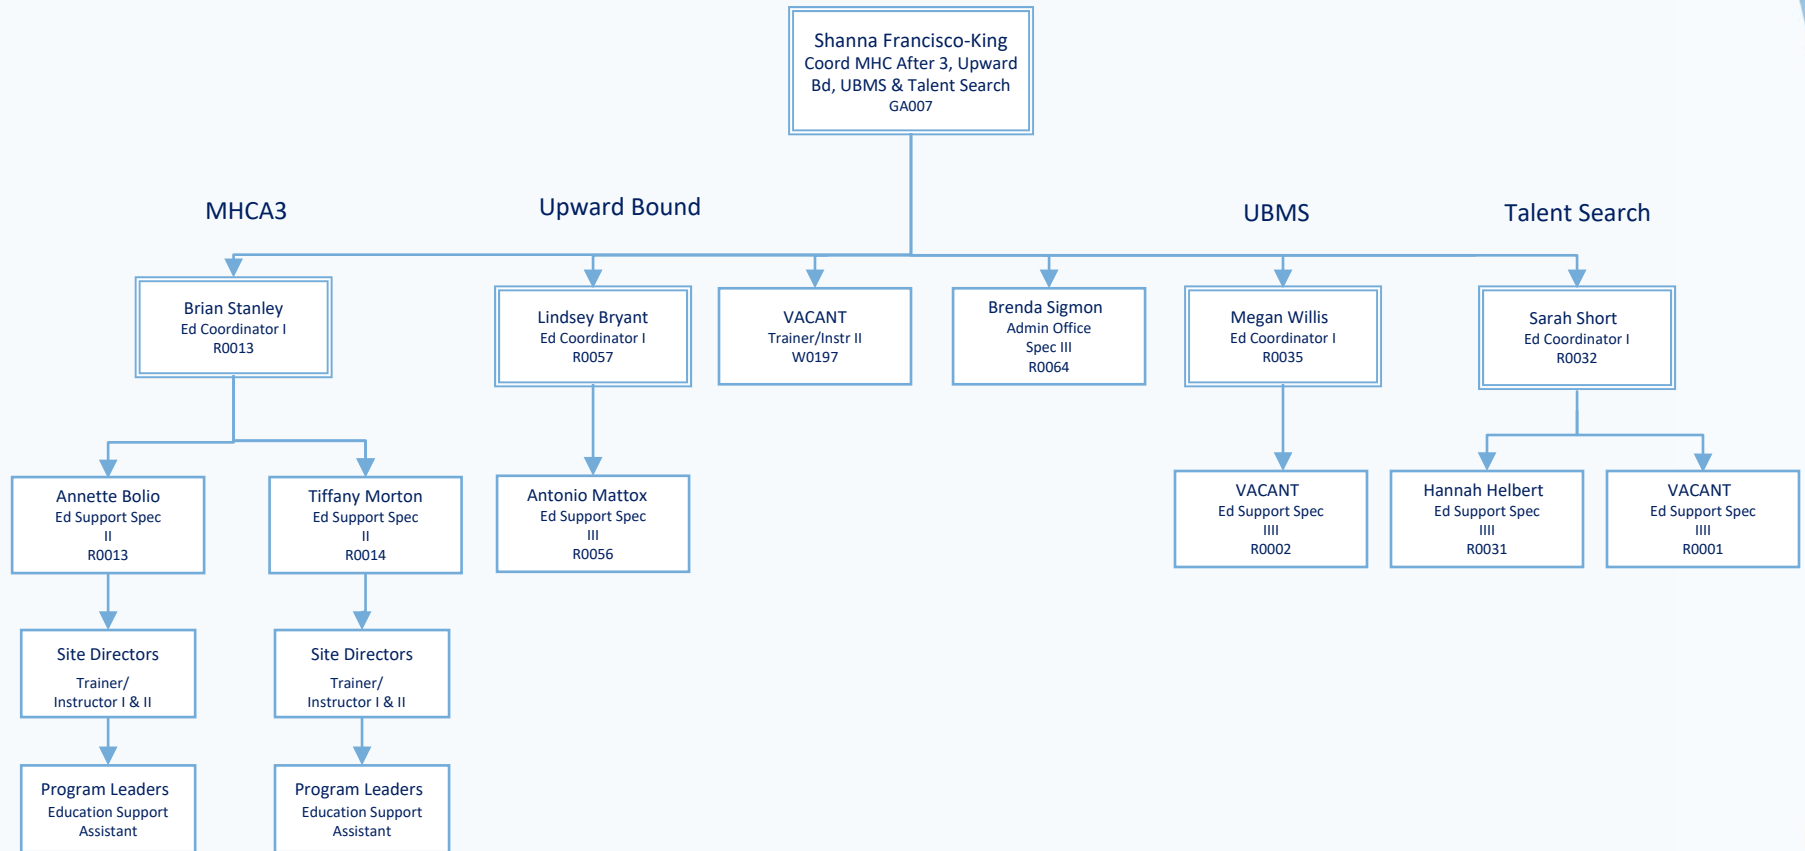

Student Success and Enrollment Services

Spring 2019

Position Number Key:
 F Faculty
 GO Restricted Faculty
 FA Faculty Ranked Admin
 GA Grant Admin
 O Classified Staff
 R Restricted
 W Hourly Wage

Student Success Center

Spring 2019

Position Number Key:
F Faculty
GO Restricted Faculty
FA Faculty Ranked Admin
GA Grant Admin
O Classified Staff
R Restricted
W Hourly Wage

Technology

Spring 2019

Position Number Key:
 F Faculty
 GO Restricted Faculty
 FA Faculty Ranked Admin
 GA Grant Admin
 O Classified Staff
 R Restricted
 W Hourly Wage

MHC After 3, Upward Bound, UBMS, & Talent Search

Spring 2019

Position Number Key:

- F Faculty
- GO Restricted Faculty
- FA Faculty Ranked Admin
- GA Grant Admin
- O Classified Staff
- R Restricted
- W Hourly Wage