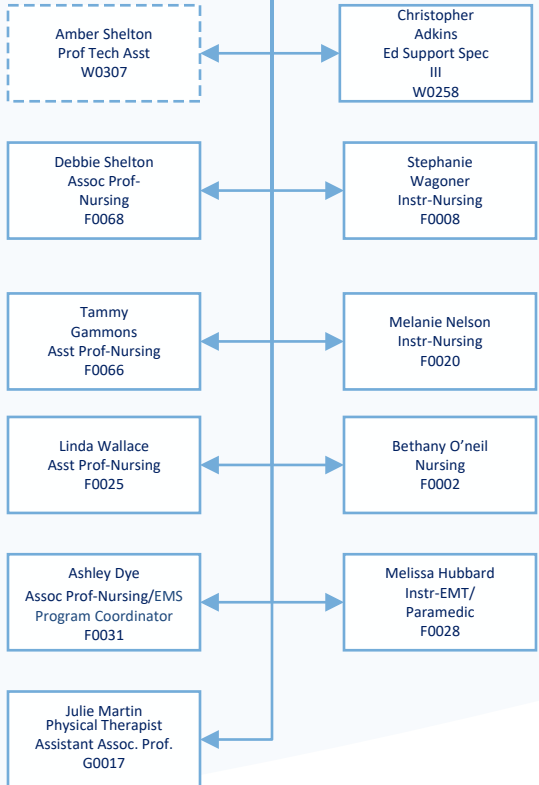

SCIENCE, TECHNOLOGY, ENGINEERING, & MATH, HEALTH & APPLIED PROGRAMS

FALL 2017

Colin Ferguson
Dean, STEM, Health and
Applied Programs
FA003

Teresa Foley
Admin Assistant
00048

STEM

HAP

Adjunct Faculty
(part-time)

Amy Webster
Assoc Prof-
Nursing/Prog
Coord
FA012

Position Number Key:
F Faculty
GO Restricted Faculty
FA Faculty Ranked Admin
GA Grant Admin
O Classified Staff
R Restricted
W Hourly Wage