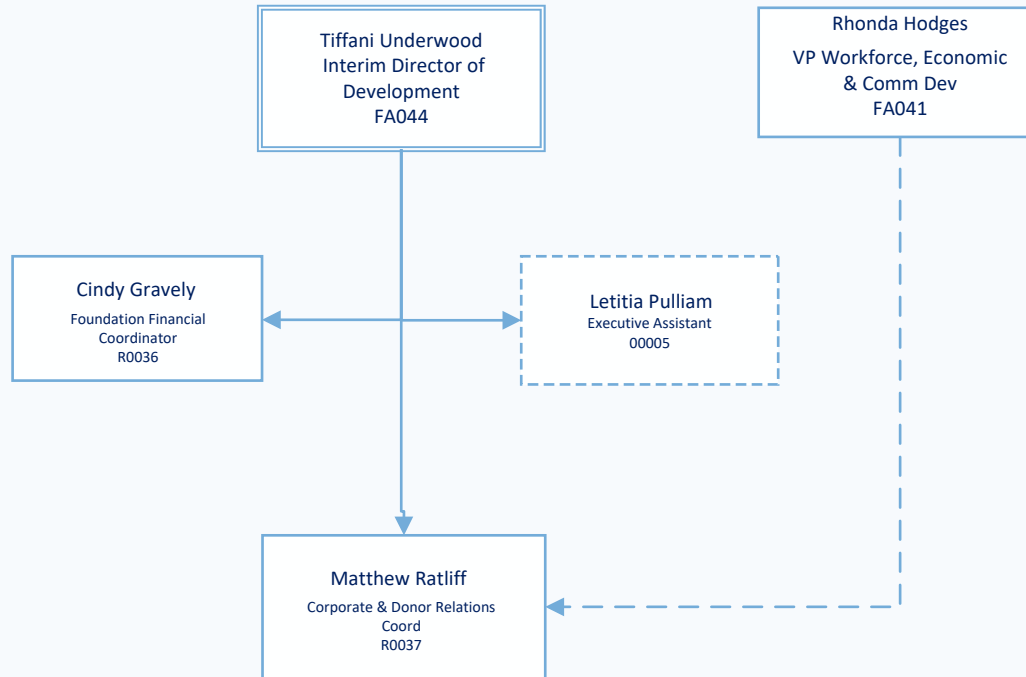

Institutional Development

Spring 2019

Position Number Key:

- F Faculty
- G0 Restricted Faculty
- FA Faculty Ranked Admin
- GA Grant Admin
- O Classified Staff
- R Restricted
- W Hourly Wage