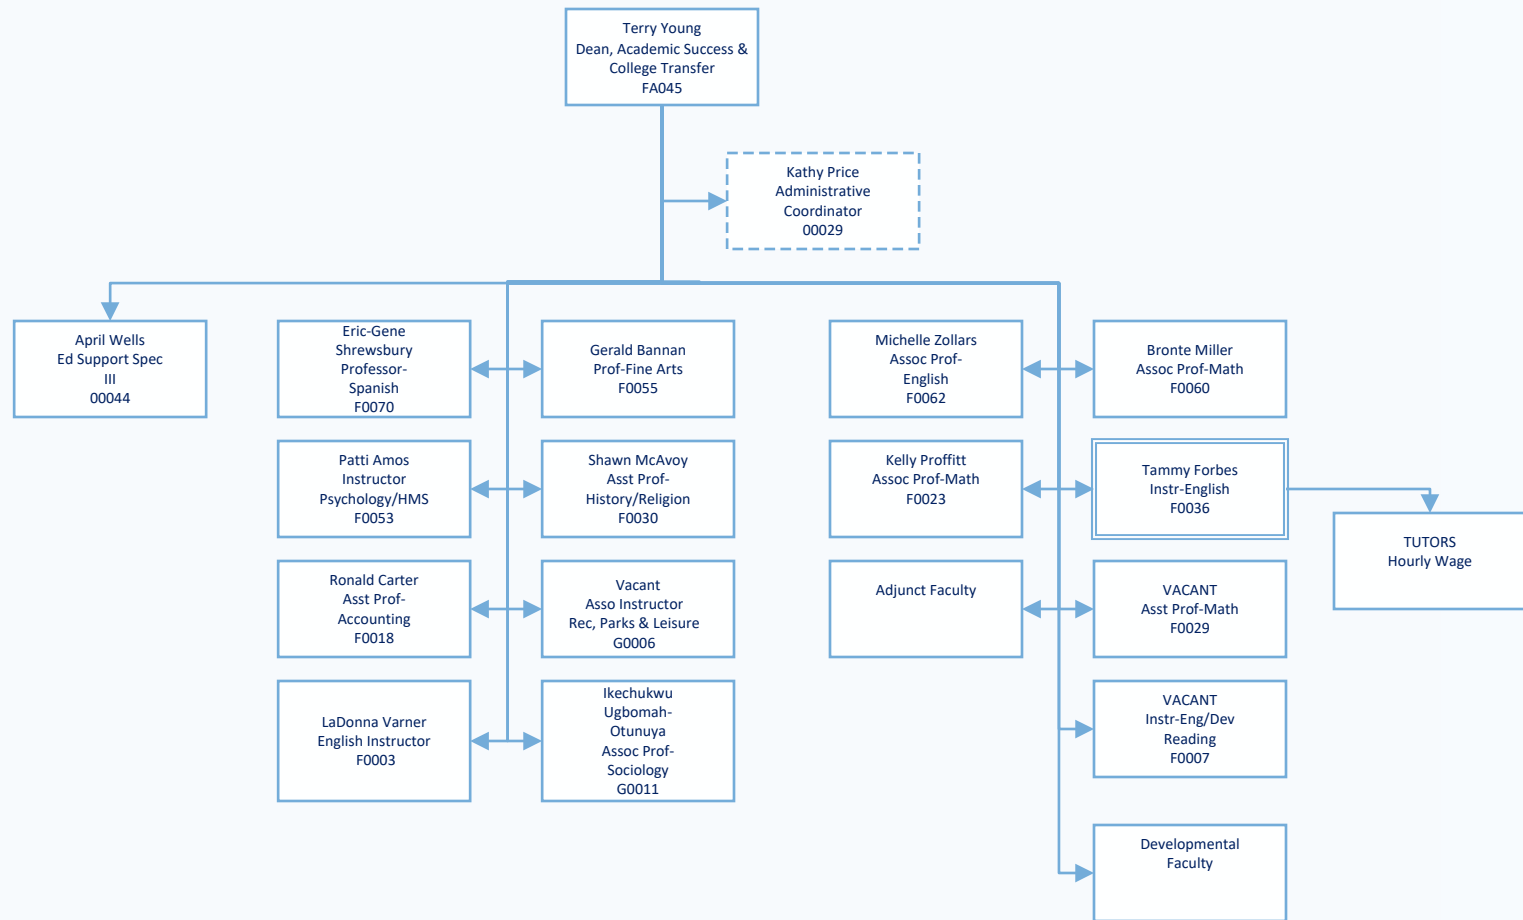

ORGANIZATIONAL CHART

SPRING 2019

Academic and Student Success Services

Spring 2019

Position Number Key:

- F Faculty
- G0 Restricted Faculty
- FA Faculty Ranked Admin
- GA Grant Admin
- O Classified Staff
- R Restricted
- W Hourly Wage

Academic Success and College Transfer

Spring 2019

Position Number Key:
 F Faculty
 GO Restricted Faculty
 FA Faculty Ranked Admin
 GA Grant Admin
 O Classified Staff
 R Restricted
 W Hourly Wage

Athletics