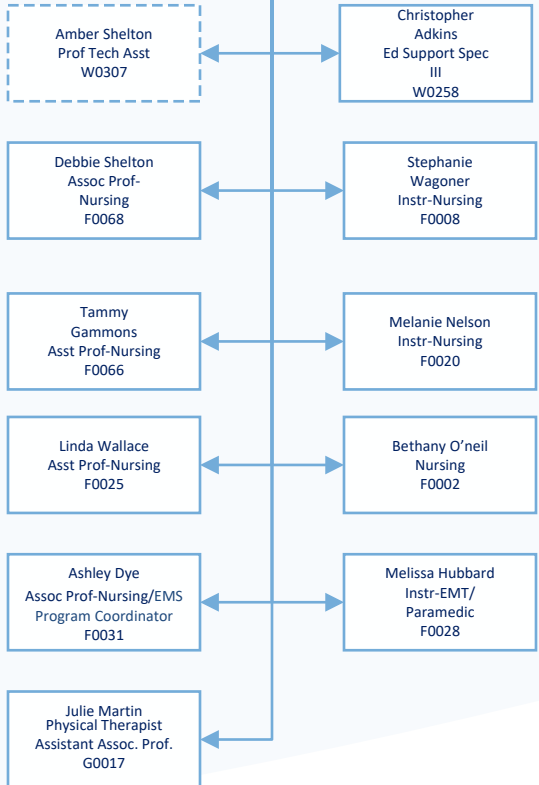

SCIENCE, TECHNOLOGY, ENGINEERING, & MATH, HEALTH & APPLIED PROGRAMS

SPRING 2018

Colin Ferguson
Dean, STEM, Health and
Applied Programs
FA003

Teresa Foley
Admin Assistant
00048

STEM

HAP

Adjunct Faculty
(part-time)

Amy Webster
Assoc Prof-
Nursing/Prog
Coord
FA012

Position Number Key:
 F Faculty
 GO Restricted Faculty
 FA Faculty Ranked Admin
 GA Grant Admin
 O Classified Staff
 R Restricted
 W Hourly Wage

STUDENT SERVICES