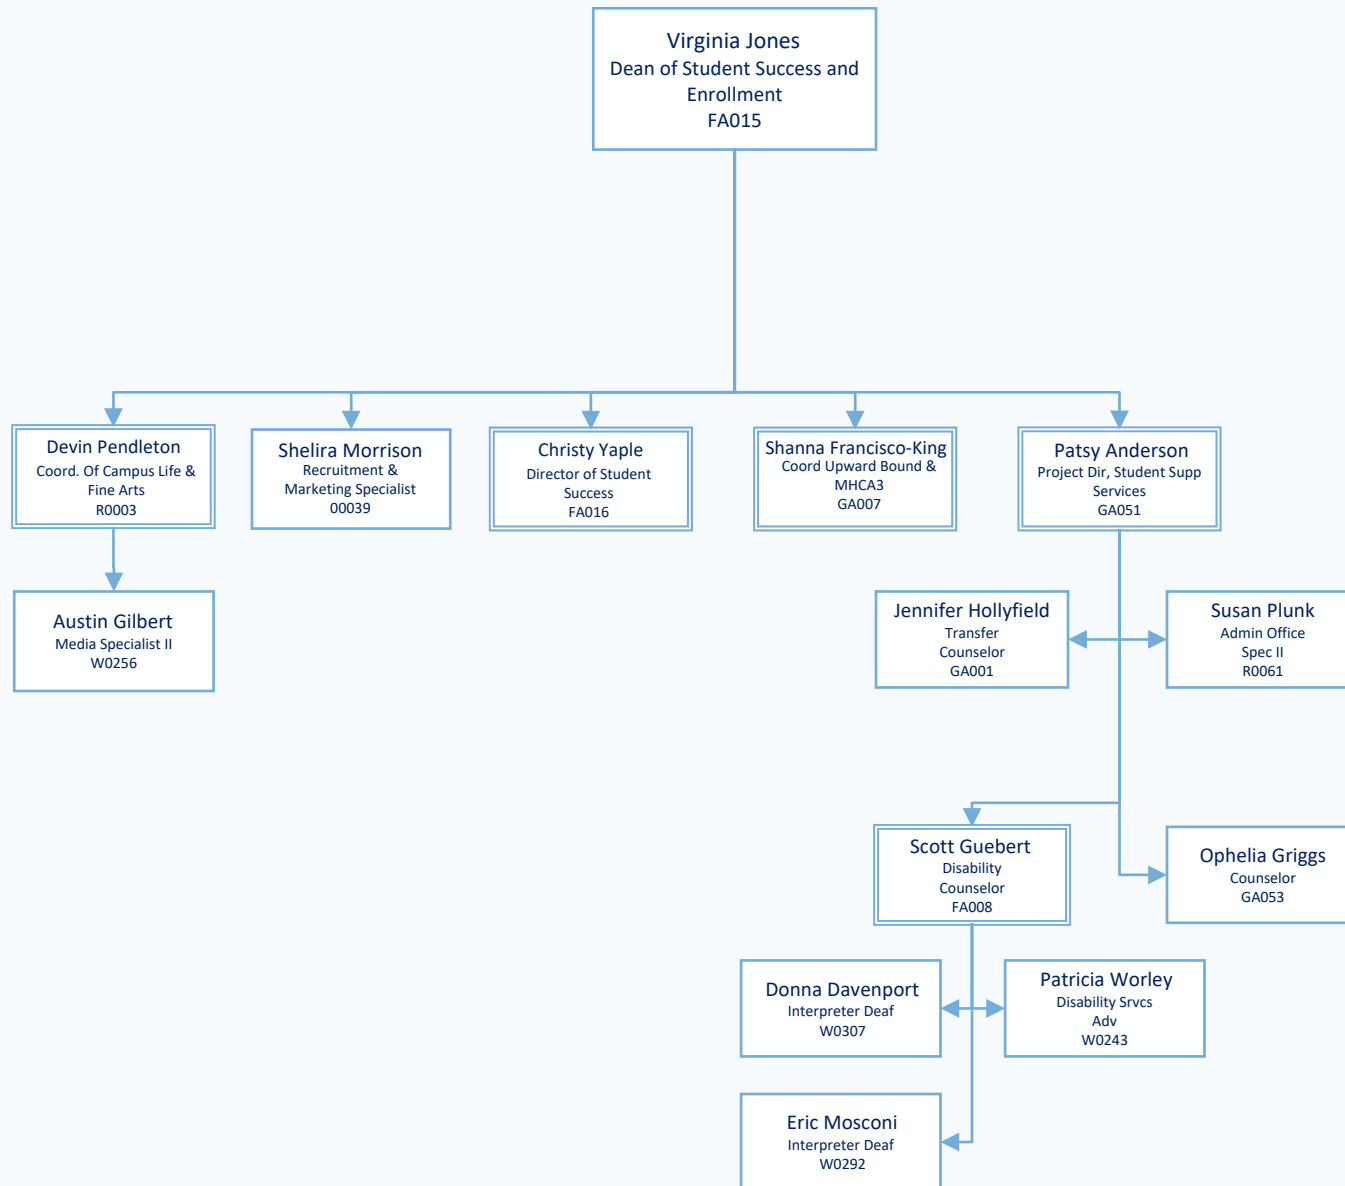

STUDENT SUCCESS AND ENROLLMENT SERVICES

SPRING 2018

Position Number Key:

- F Faculty
- GO Restricted Faculty
- FA Faculty Ranked Admin
- GA Grant Admin
- O Classified Staff
- R Restricted
- W Hourly Wage