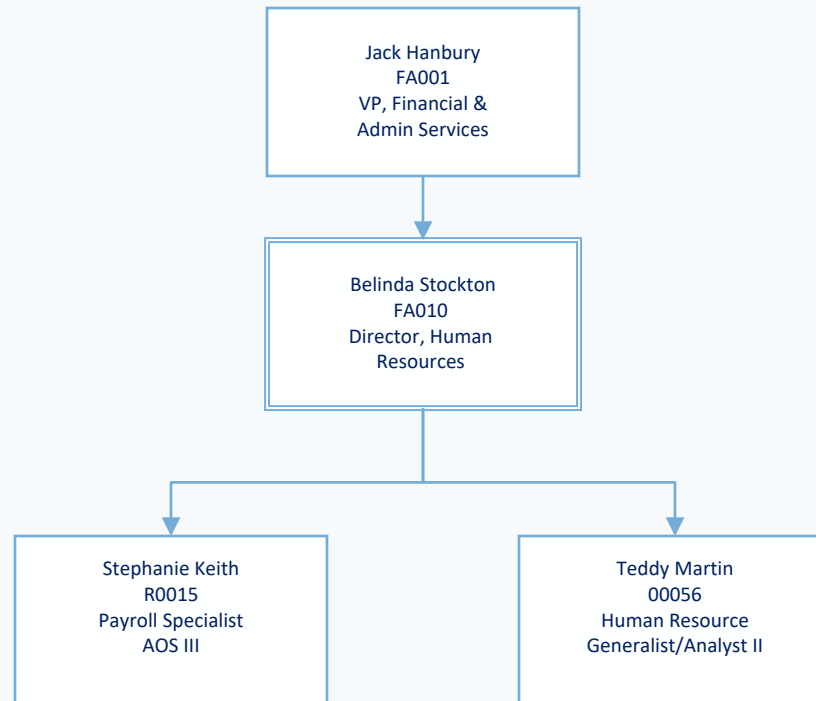

Human Resources

Spring 2019

Position Number Key:

- F Faculty
- GO Restricted Faculty
- FA Faculty Ranked Admin
- GA Grant Admin
- O Classified Staff
- R Restricted
- W Hourly Wage