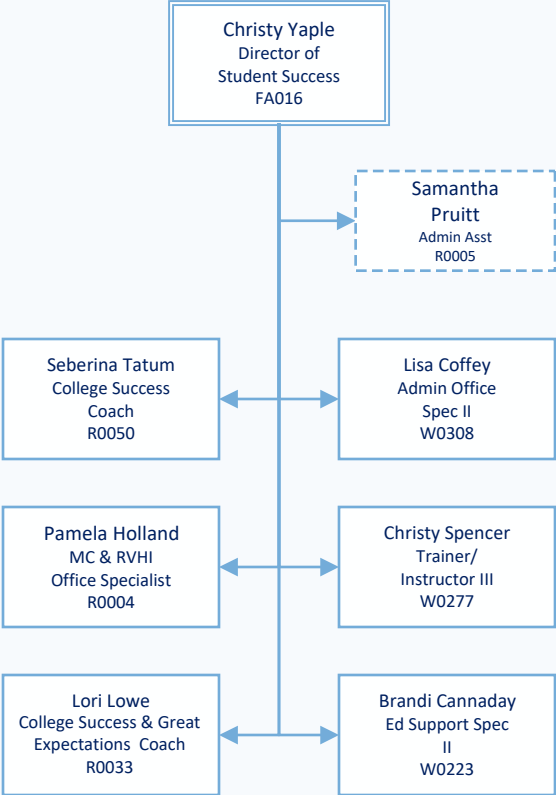

SPRING 2018

Position Number Key:

- F Faculty
- GO Restricted Faculty
- FA Faculty Ranked Admin
- GA Grant Admin
- O Classified Staff
- R Restricted
- W Hourly Wage

STUDENT SUCCESS CENTER

SPRING 2018

Position Number Key:
F Faculty
GO Restricted Faculty
FA Faculty Ranked Admin
GA Grant Admin
O Classified Staff
R Restricted
W Hourly Wage