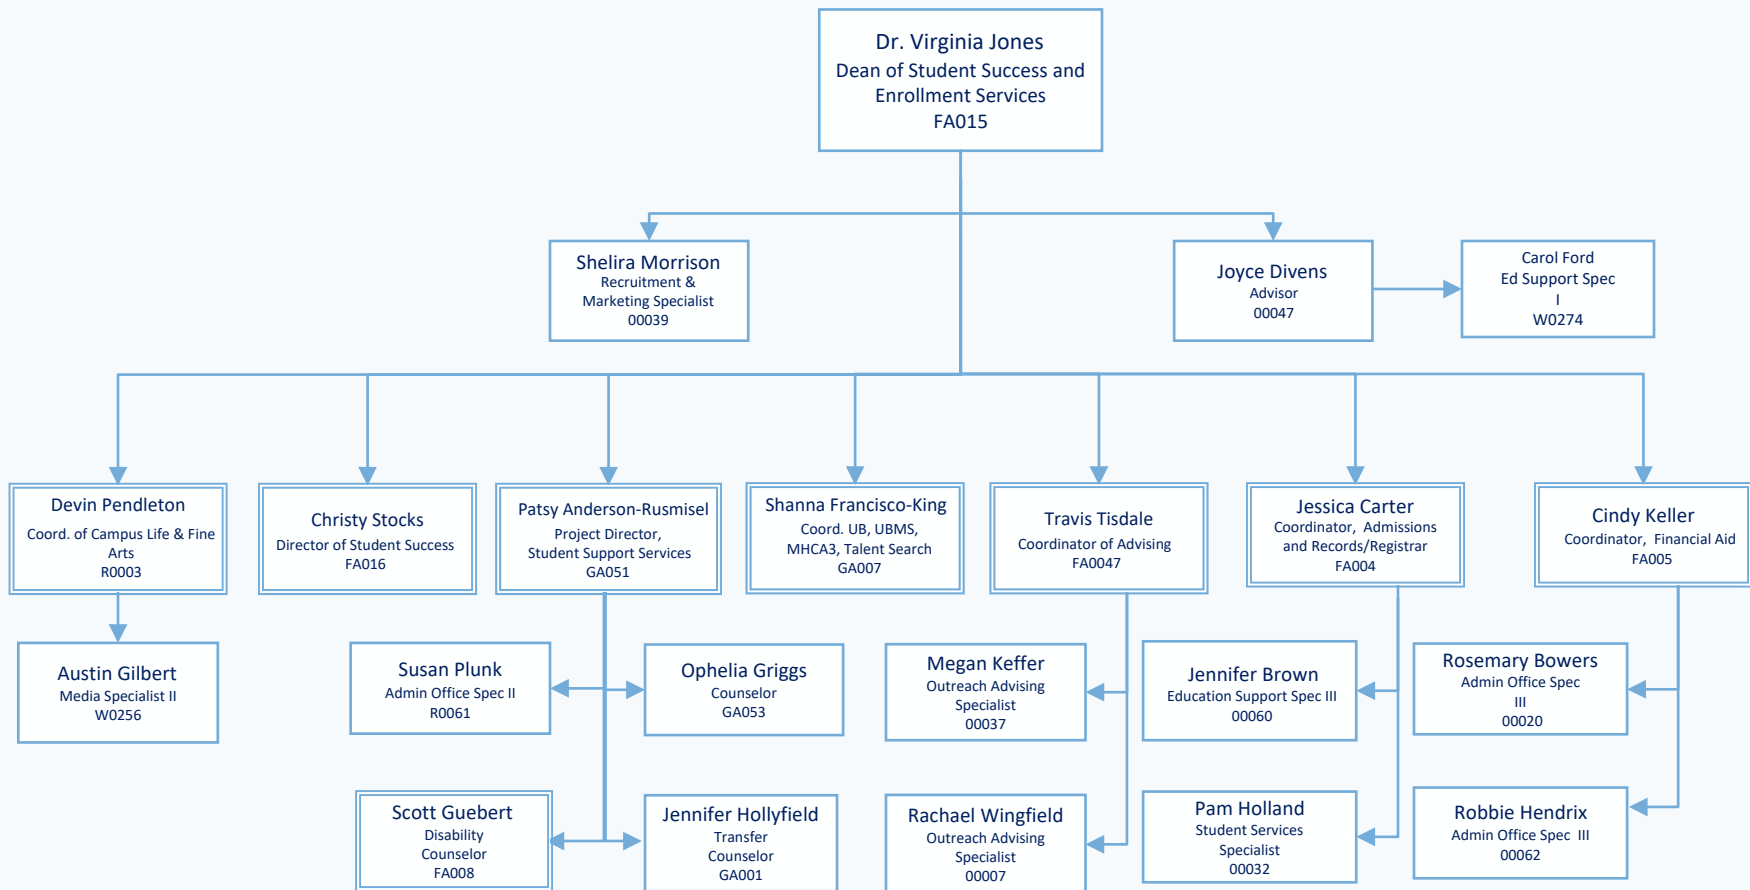

Science, Technology, Engineering, Math - Health and Applied Programs

Spring 2019

Position Number Key:
 F Faculty
 GO Restricted Faculty
 FA Faculty Ranked Admin
 GA Grant Admin
 O Classified Staff
 R Restricted
 W Hourly Wage

Student Success and Enrollment Services

Spring 2019

Position Number Key:
 F Faculty
 GO Restricted Faculty
 FA Faculty Ranked Admin
 GA Grant Admin
 O Classified Staff
 R Restricted
 W Hourly Wage

Student Success Center