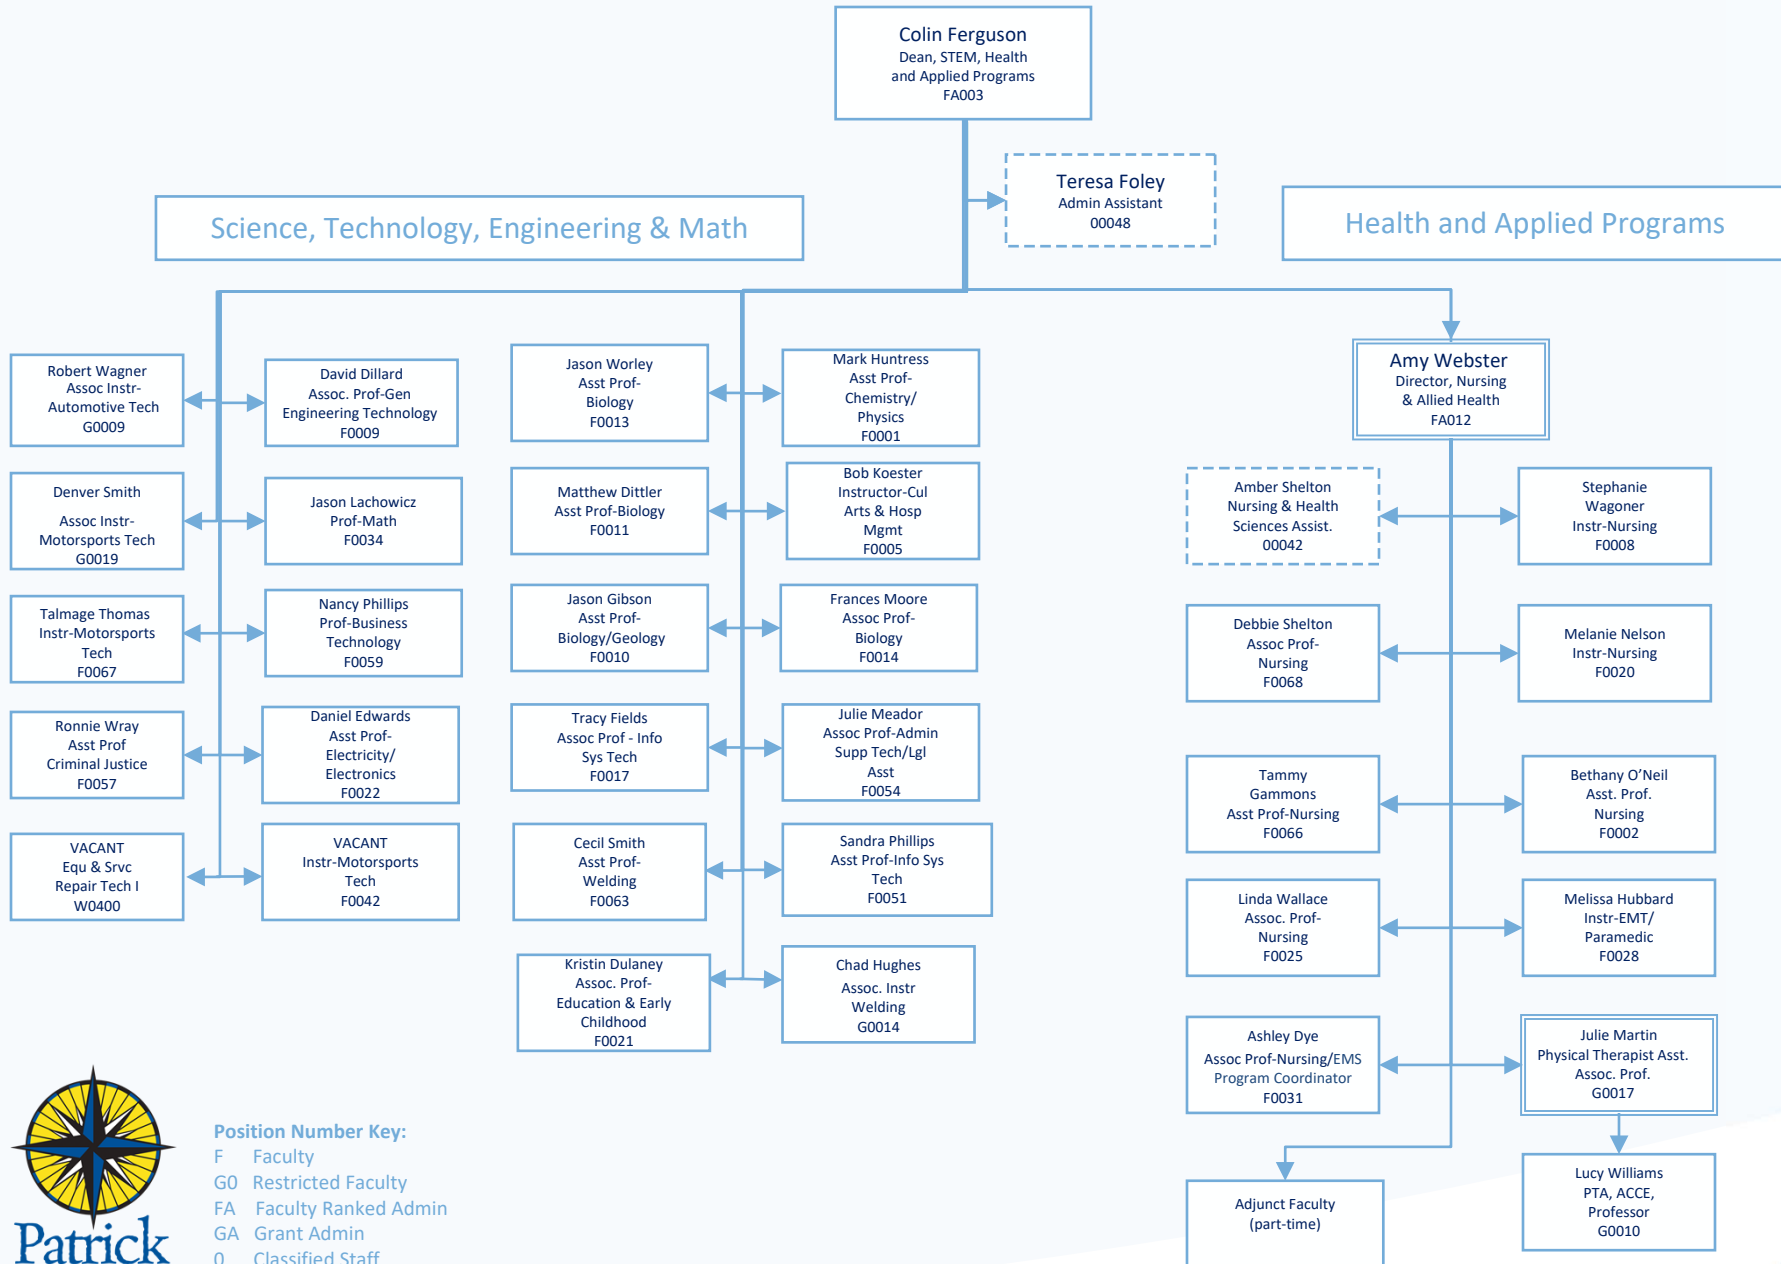

- F Faculty
- GO Restricted Faculty
- FA Faculty Ranked Admin
- GA Grant Admin
- O Classified Staff
- R Restricted
- W Hourly Wage

Institutional Development

Spring 2019

Position Number Key:

- F Faculty
- G0 Restricted Faculty
- FA Faculty Ranked Admin
- GA Grant Admin
- O Classified Staff
- R Restricted
- W Hourly Wage

Science, Technology, Engineering, Math - Health and Applied Programs

Spring 2019

Position Number Key:
 F Faculty
 GO Restricted Faculty
 FA Faculty Ranked Admin
 GA Grant Admin
 O Classified Staff
 R Restricted
 W Hourly Wage