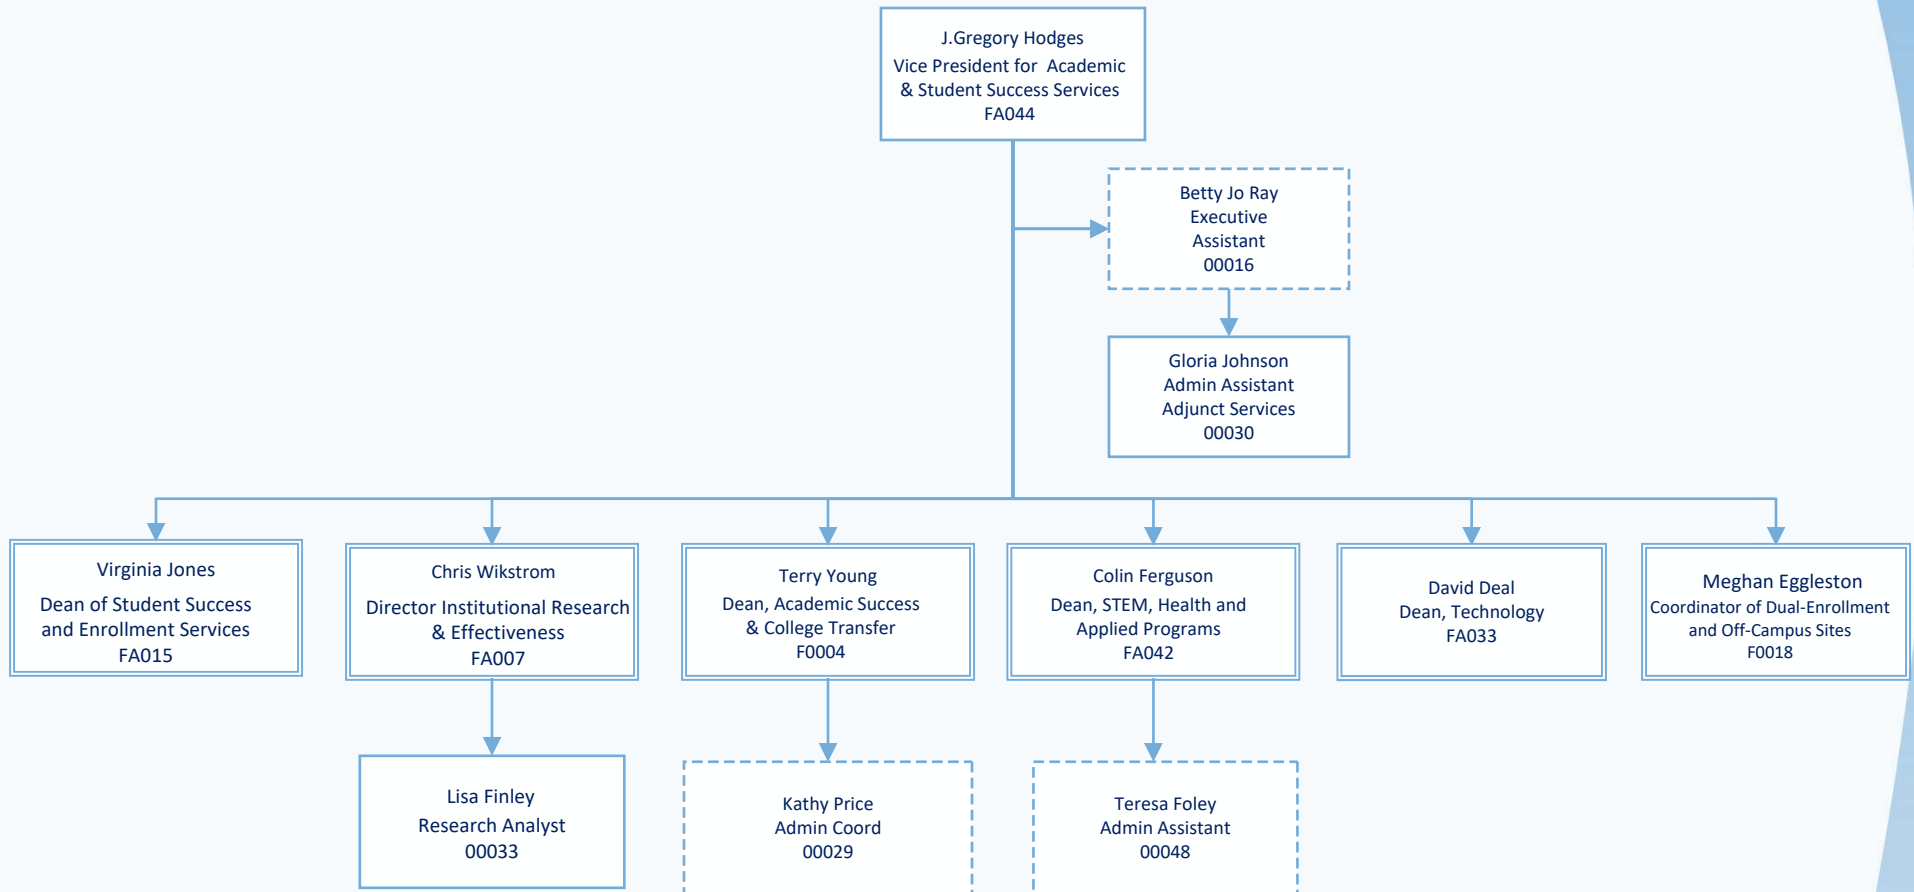

ORGANIZATIONAL CHART

SPRING 2019

Academic and Student Success Services

Spring 2019

Position Number Key:

- F Faculty
- G0 Restricted Faculty
- FA Faculty Ranked Admin
- GA Grant Admin
- O Classified Staff
- R Restricted
- W Hourly Wage

Academic Success and College Transfer

Spring 2019

Position Number Key:
 F Faculty
 GO Restricted Faculty
 FA Faculty Ranked Admin
 GA Grant Admin
 O Classified Staff
 R Restricted
 W Hourly Wage

Athletics