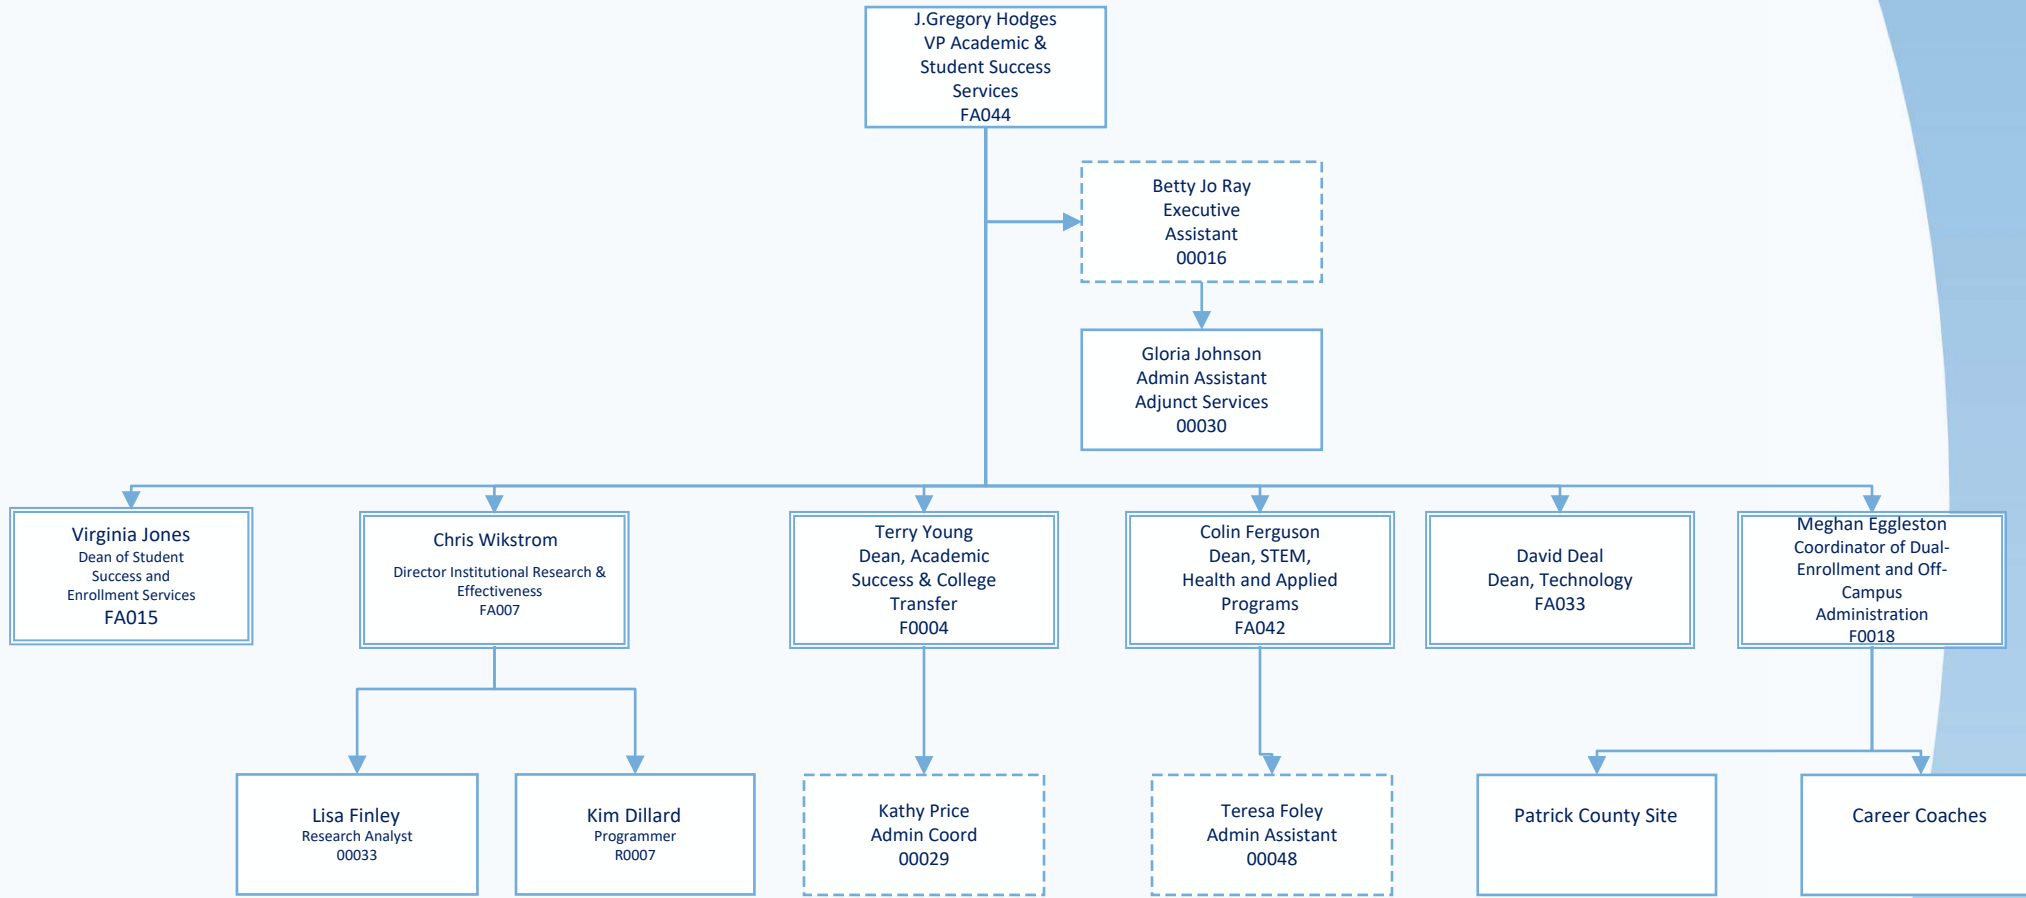

Organizational Chart SPRING 2018

ACADEMIC & STUDENT SUCCESS SERVICES

SPRING 2018

Position Number Key:

- F Faculty
- GO Restricted Faculty
- FA Faculty Ranked Admin
- GA Grant Admin
- O Classified Staff
- R Restricted
- W Hourly Wage