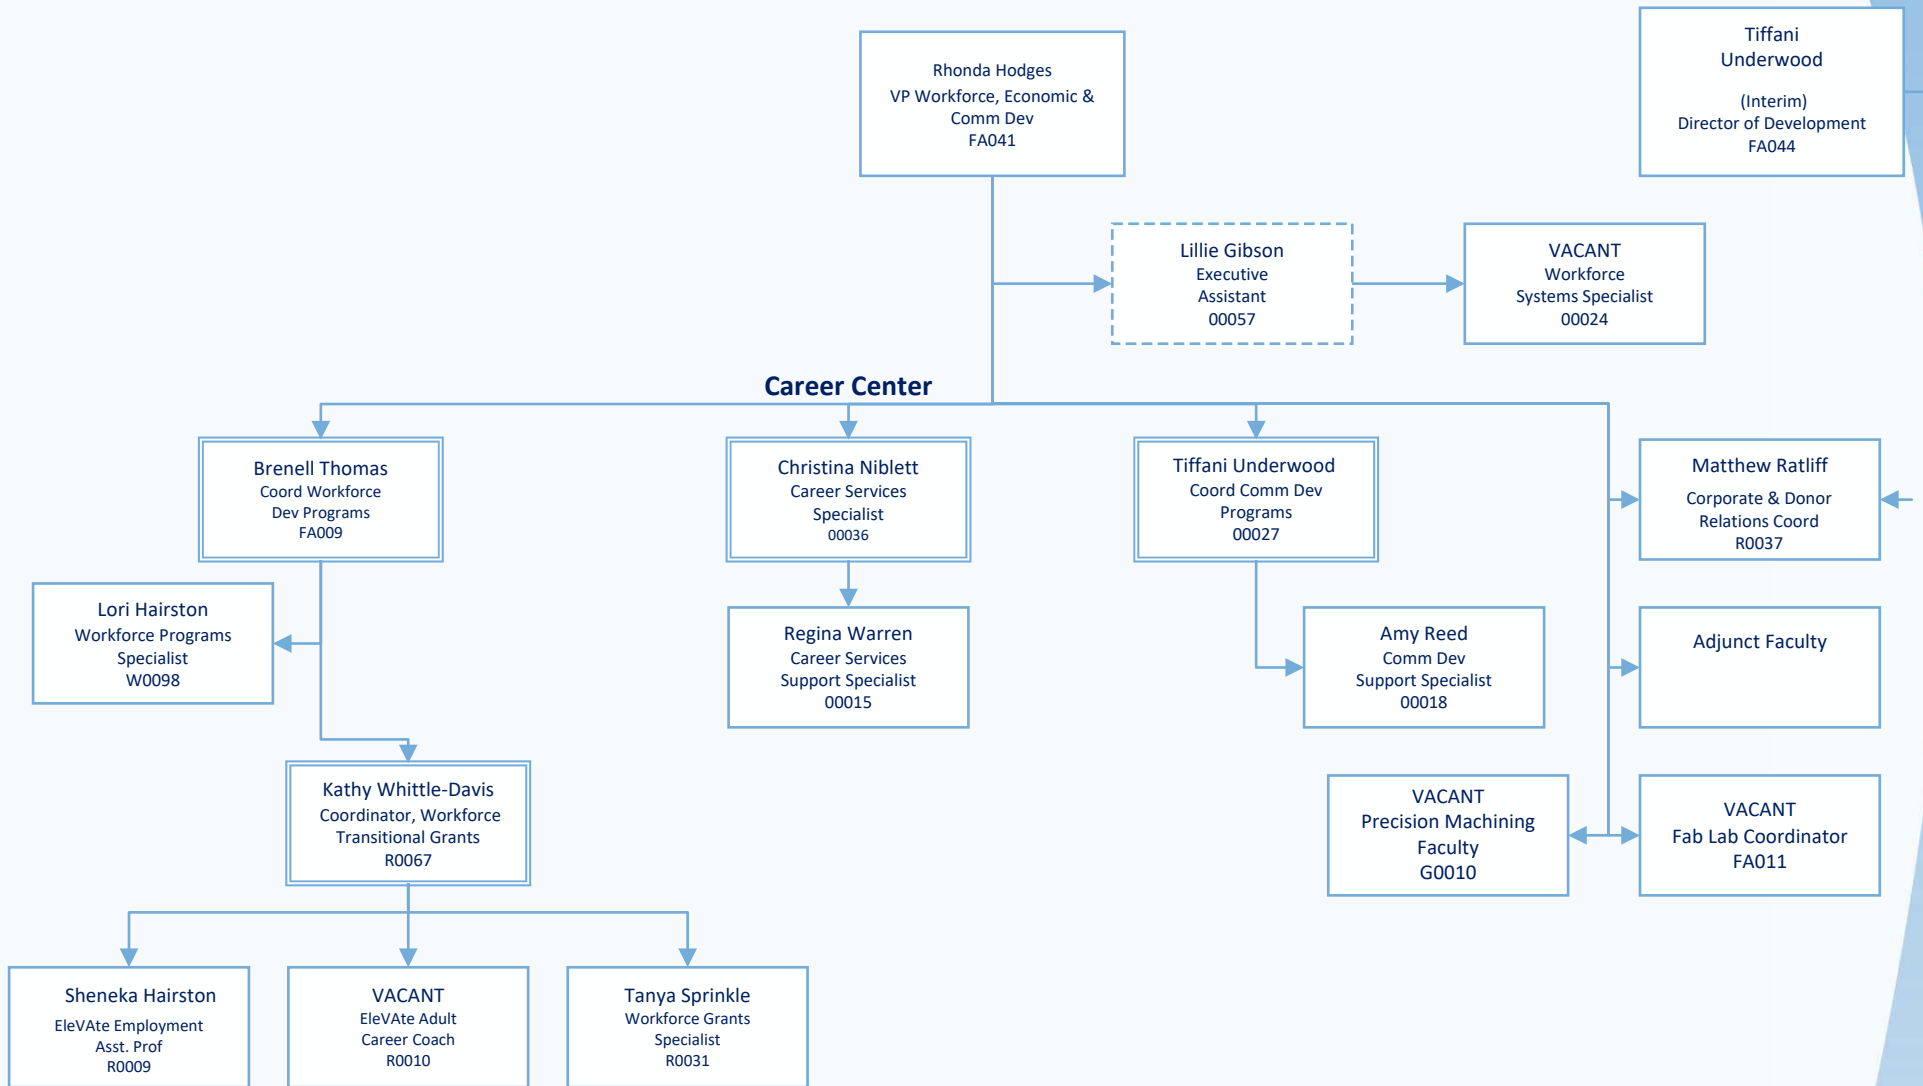

SPRING 2018

Position Number Key:

- F Faculty
- GO Restricted Faculty
- FA Faculty Ranked Admin
- GA Grant Admin
- O Classified Staff
- R Restricted
- W Hourly Wage

STUDENT SUCCESS CENTER

SPRING 2018

Position Number Key:
F Faculty
GO Restricted Faculty
FA Faculty Ranked Admin
GA Grant Admin
O Classified Staff
R Restricted
W Hourly Wage

TECHNOLOGY

SPRING 2018

Position Number Key:

- F Faculty
- GO Restricted Faculty
- FA Faculty Ranked Admin
- GA Grant Admin
- O Classified Staff
- R Restricted
- W Hourly Wage

UPWARD BOUND & MHC AFTER 3

Spring 2018

Position Number Key:

- F Faculty
- GO Restricted Faculty
- FA Faculty Ranked Admin
- GA Grant Admin
- O Classified Staff
- R Restricted
- W Hourly Wage

WORKFORCE, ECONOMIC & COMMUNITY DEVELOPMENT

FALL 2017