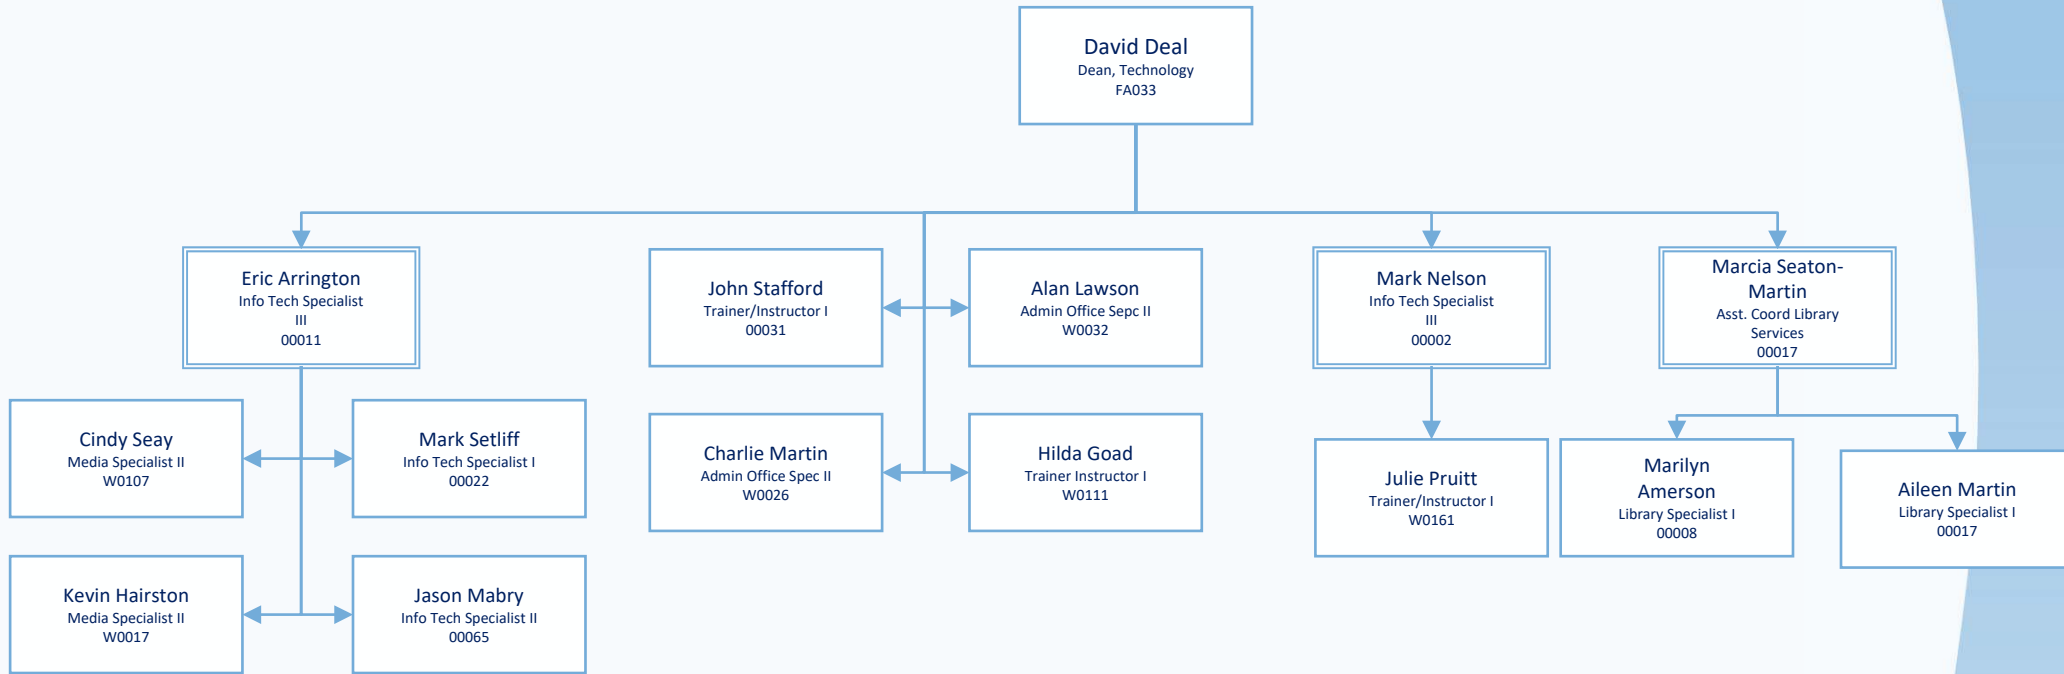

TECHNOLOGY

SPRING 2018

Position Number Key:

- F Faculty
- GO Restricted Faculty
- FA Faculty Ranked Admin
- GA Grant Admin
- O Classified Staff
- R Restricted
- W Hourly Wage