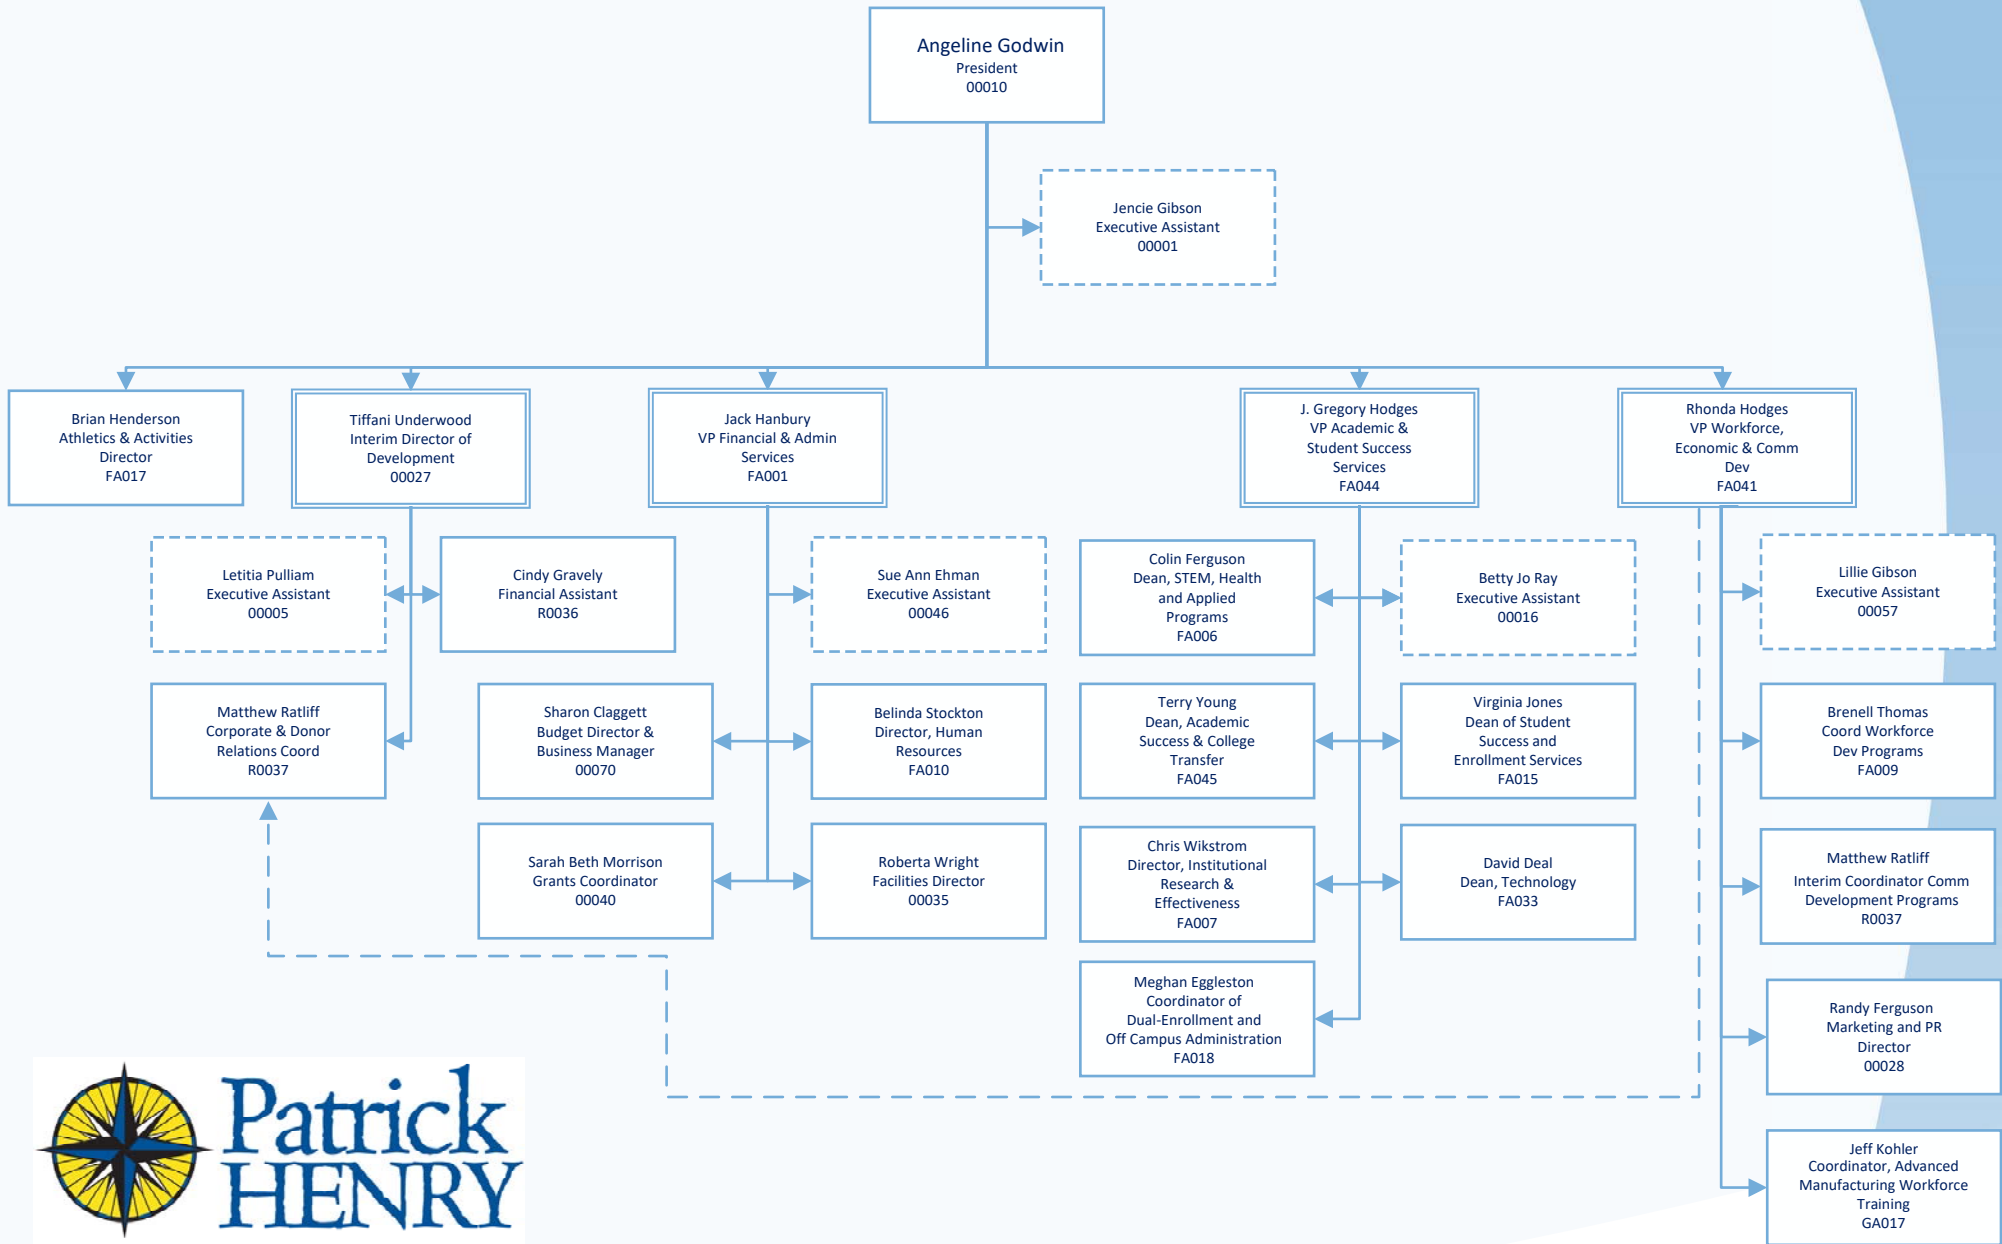

ORGANIZATIONAL CHART

SPRING 2019

Academic and Student Success Services

Spring 2019

Position Number Key:

- F Faculty
- G0 Restricted Faculty
- FA Faculty Ranked Admin
- GA Grant Admin
- O Classified Staff
- R Restricted
- W Hourly Wage

Academic Success and College Transfer

Spring 2019

Position Number Key:
 F Faculty
 GO Restricted Faculty
 FA Faculty Ranked Admin
 GA Grant Admin
 O Classified Staff
 R Restricted
 W Hourly Wage

Athletics