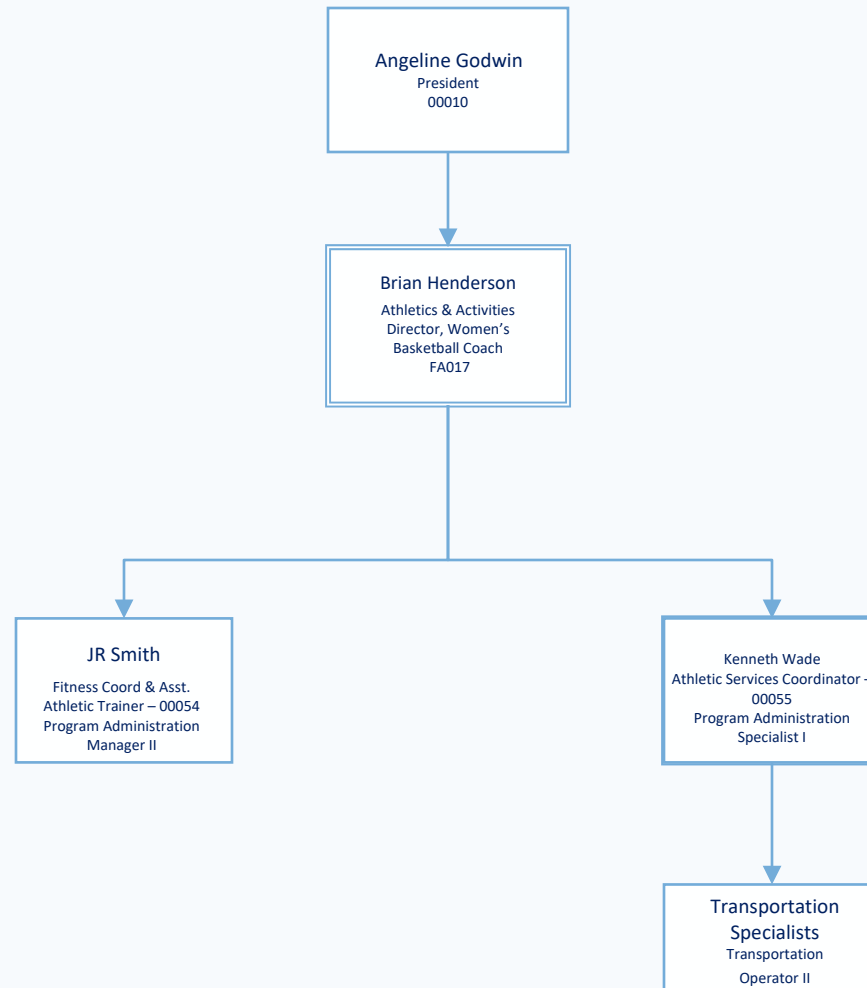

Organizational Chart SPRING 2018

ACADEMIC & STUDENT SUCCESS SERVICES

SPRING 2018

Position Number Key:

- F Faculty
- GO Restricted Faculty
- FA Faculty Ranked Admin
- GA Grant Admin
- O Classified Staff
- R Restricted
- W Hourly Wage

ACADEMIC SUCCESS AND COLLEGE TRANSFER

SPRING 2018

Position Number Key:

- F Faculty
- GO Restricted Faculty
- FA Faculty Ranked Admin
- GA Grant Admin
- O Classified Staff
- R Restricted
- W Hourly Wage

ATHLETICS
SPRING 2018

Position Number Key:
F Faculty
GO Restricted Faculty
FA Faculty Ranked Admin
GA Grant Admin
O Classified Staff
R Restricted
W Hourly Wage

COACHING SPRING 2018

FINANCIAL & ADMINISTRATIVE SERVICES

SPRING 2018