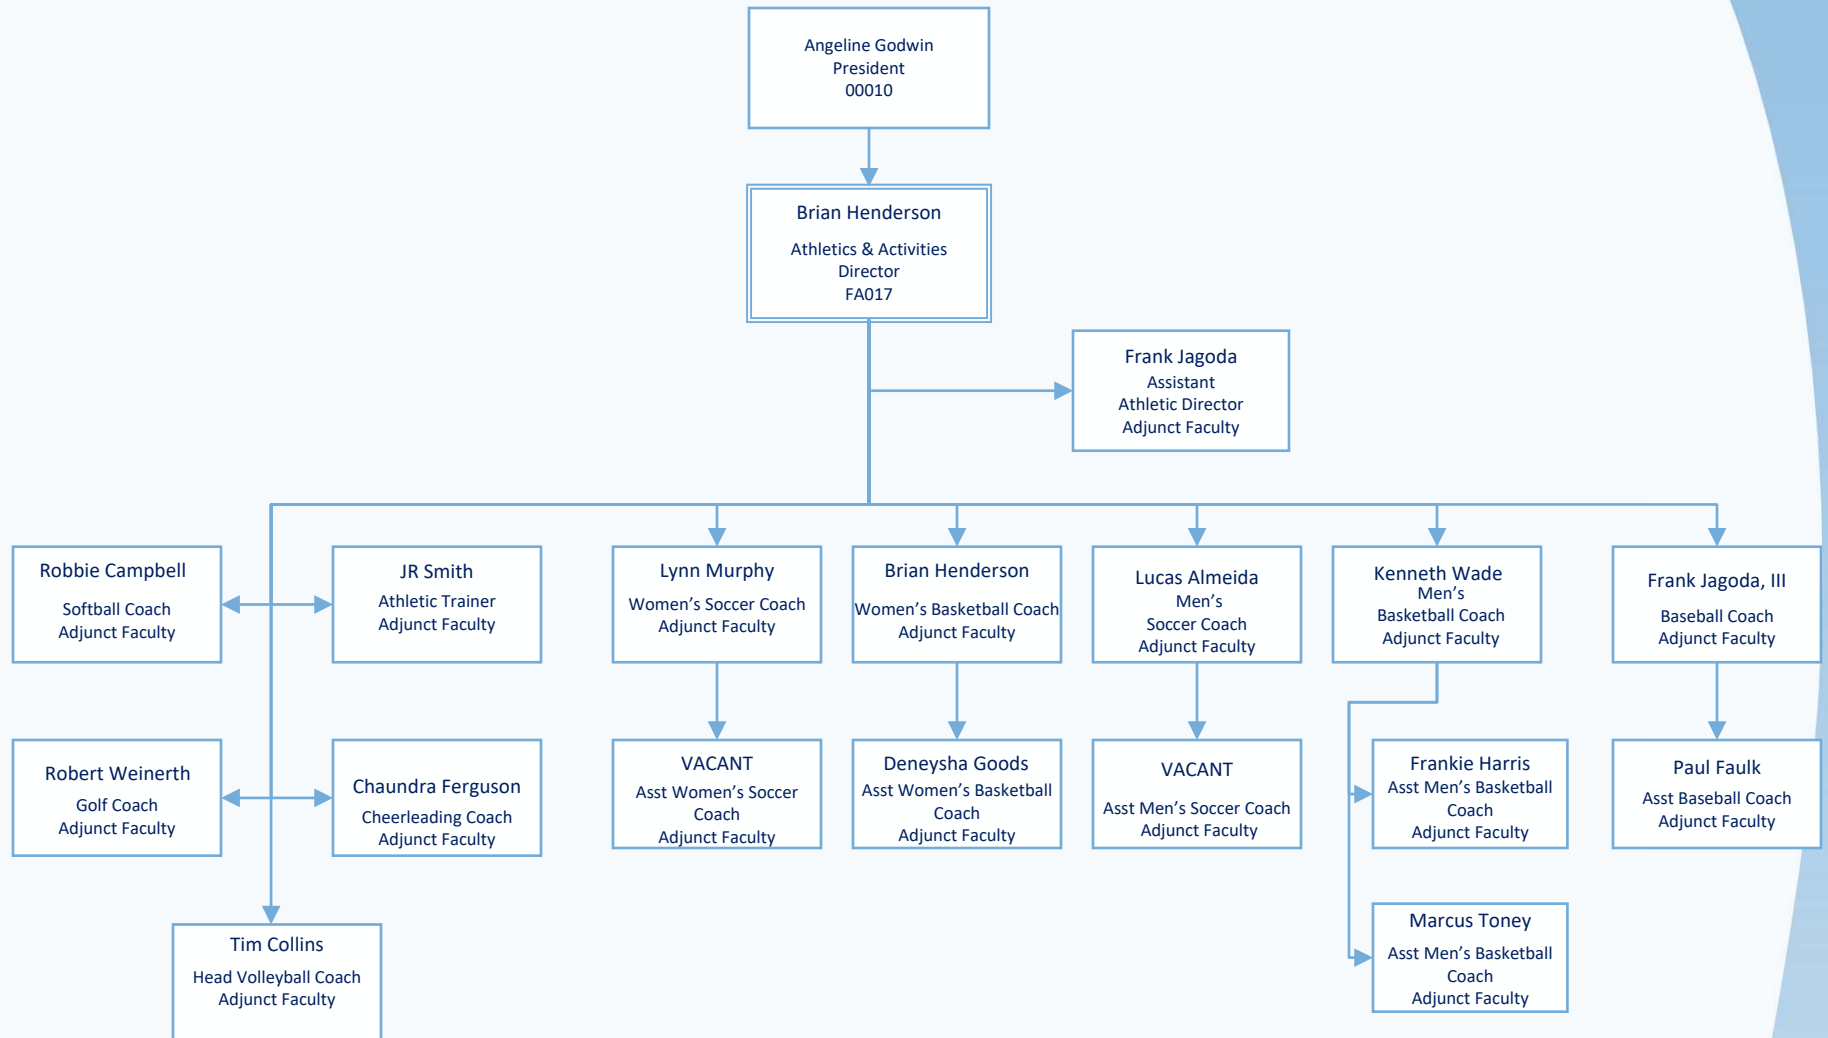

COACHING FALL 2017