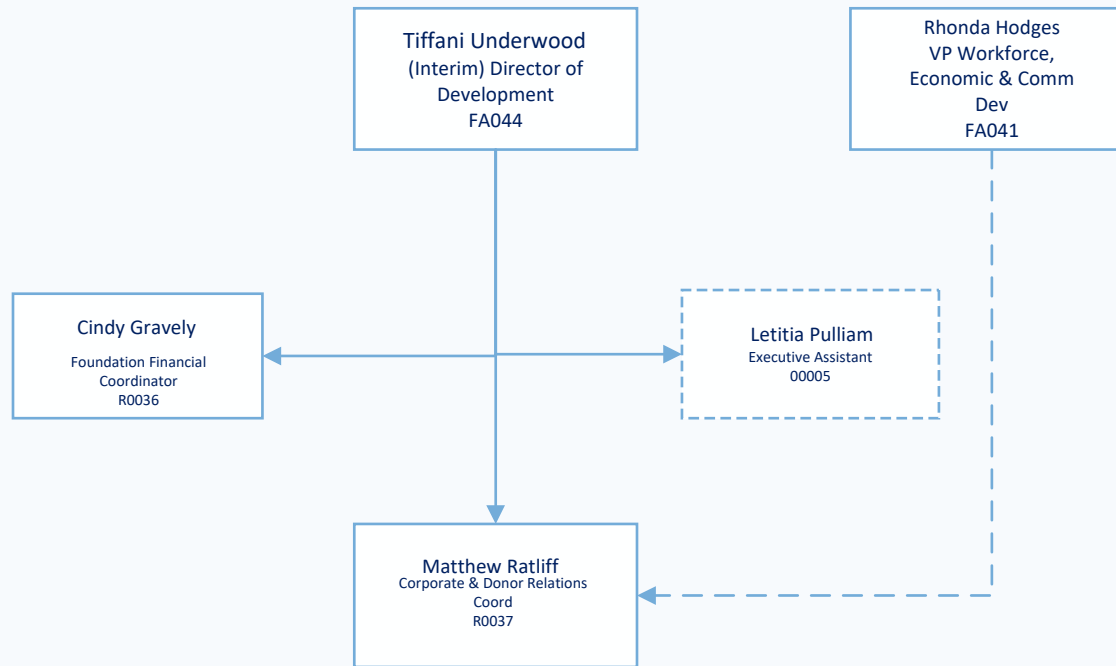

INSTITUTIONAL DEVELOPMENT

SPRING 2018

Position Number Key:

- F Faculty
- GO Restricted Faculty
- FA Faculty Ranked Admin
- GA Grant Admin
- O Classified Staff
- R Restricted
- W Hourly Wage