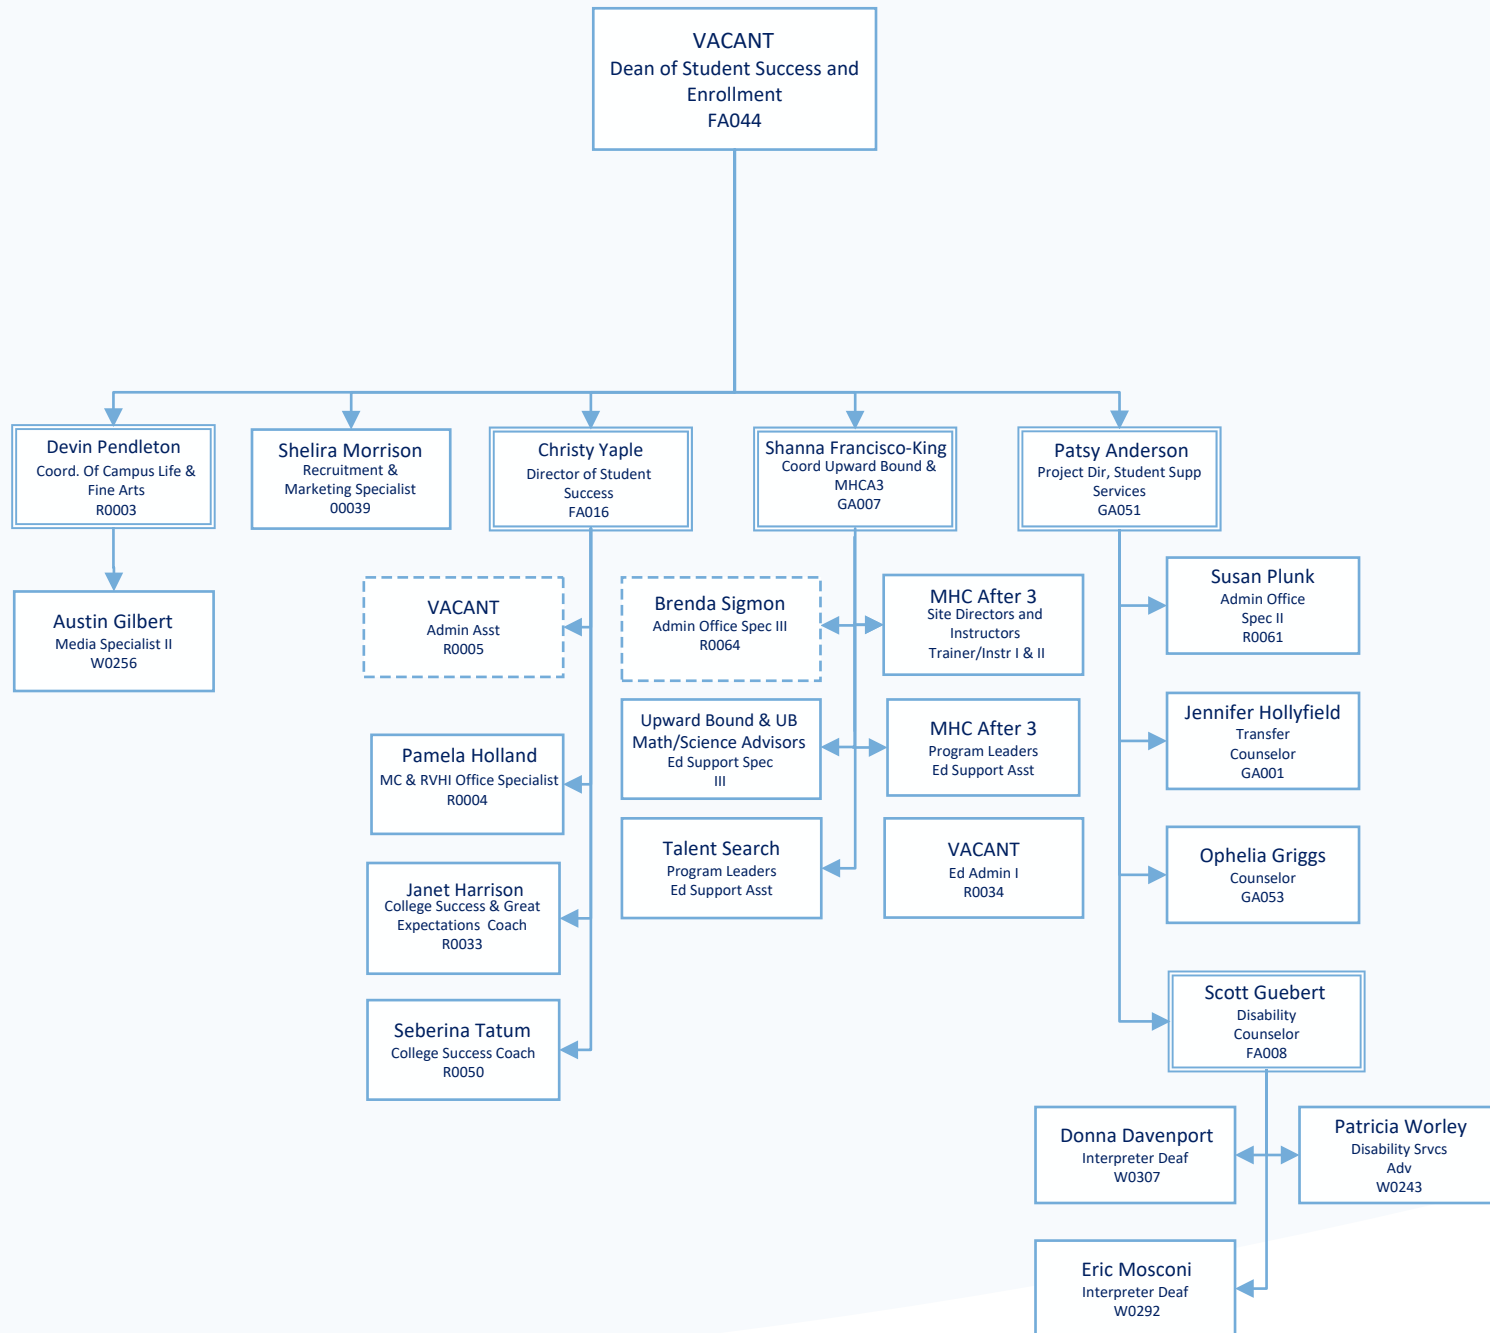

# STUDENT SERVICES

FALL 2017

**Position Number Key:**  
 F Faculty  
 GO Restricted Faculty  
 FA Faculty Ranked Admin  
 GA Grant Admin  
 O Classified Staff  
 R Restricted  
 W Hourly Wage

# STUDENT SUCCESS AND ENROLLMENT

FALL 2017

**Position Number Key:**  
 F Faculty  
 GO Restricted Faculty  
 FA Faculty Ranked Admin  
 GA Grant Admin  
 O Classified Staff  
 R Restricted  
 W Hourly Wage