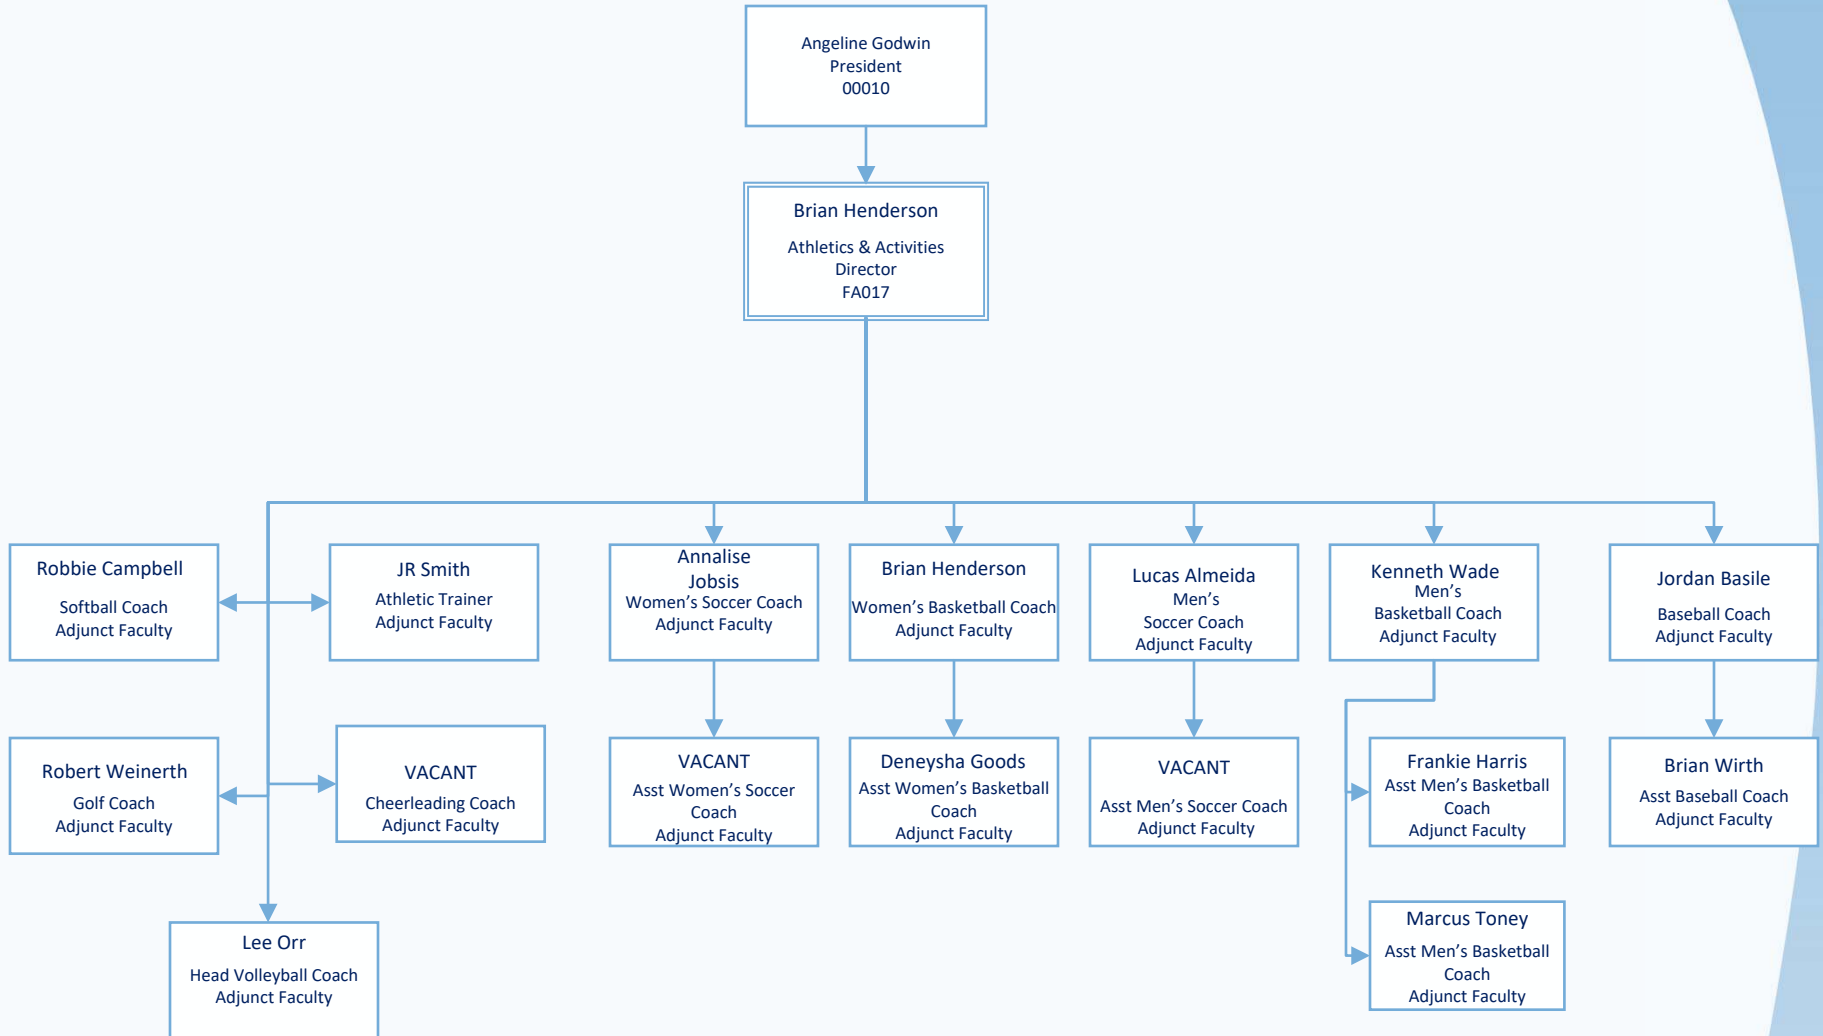

Organizational Chart SPRING 2018

ACADEMIC & STUDENT SUCCESS SERVICES

SPRING 2018

Position Number Key:

- F Faculty
- GO Restricted Faculty
- FA Faculty Ranked Admin
- GA Grant Admin
- O Classified Staff
- R Restricted
- W Hourly Wage

ACADEMIC SUCCESS AND COLLEGE TRANSFER

SPRING 2018

Position Number Key:

- F Faculty
- GO Restricted Faculty
- FA Faculty Ranked Admin
- GA Grant Admin
- O Classified Staff
- R Restricted
- W Hourly Wage

ATHLETICS
SPRING 2018

Position Number Key:
F Faculty
GO Restricted Faculty
FA Faculty Ranked Admin
GA Grant Admin
O Classified Staff
R Restricted
W Hourly Wage

COACHING SPRING 2018

FINANCIAL & ADMINISTRATIVE SERVICES

SPRING 2018