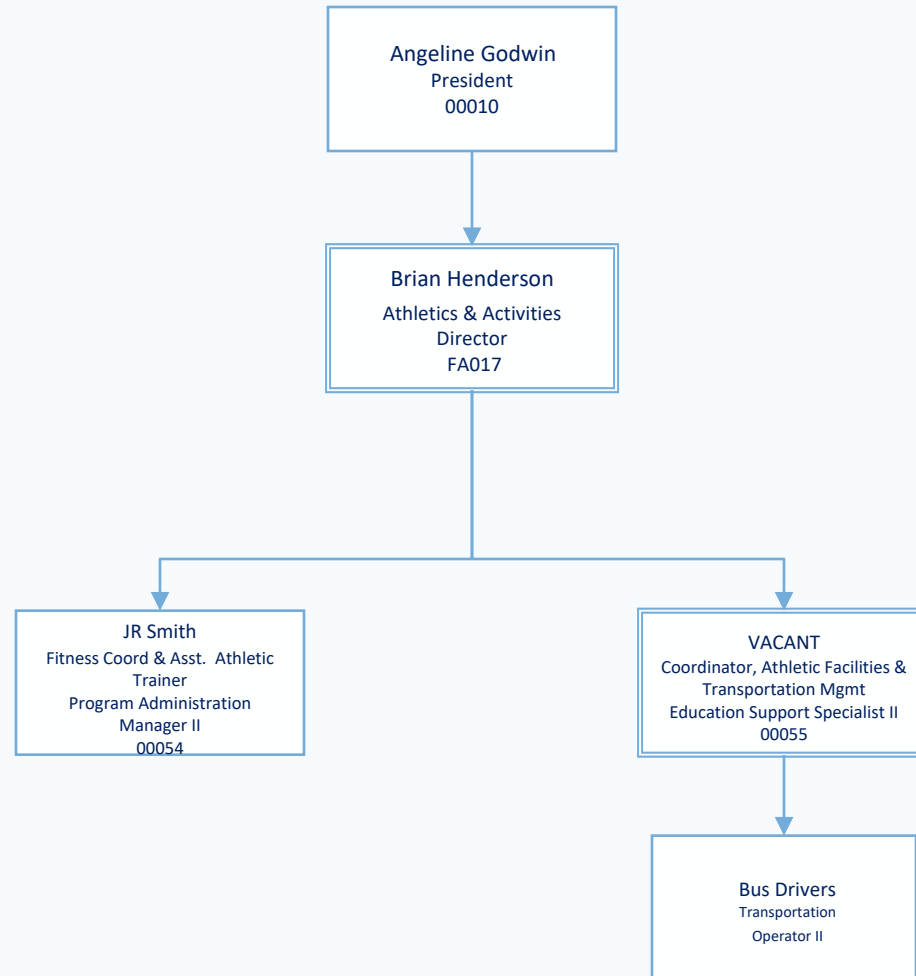

Academic Success and College Transfer

Spring 2019

Position Number Key:
 F Faculty
 GO Restricted Faculty
 FA Faculty Ranked Admin
 GA Grant Admin
 O Classified Staff
 R Restricted
 W Hourly Wage

Athletics

Spring 2019

Position Number Key:

- F Faculty
- G0 Restricted Faculty
- FA Faculty Ranked Admin
- GA Grant Admin
- O Classified Staff
- R Restricted
- W Hourly Wage

Coaching

Spring 2019

Position Number Key: