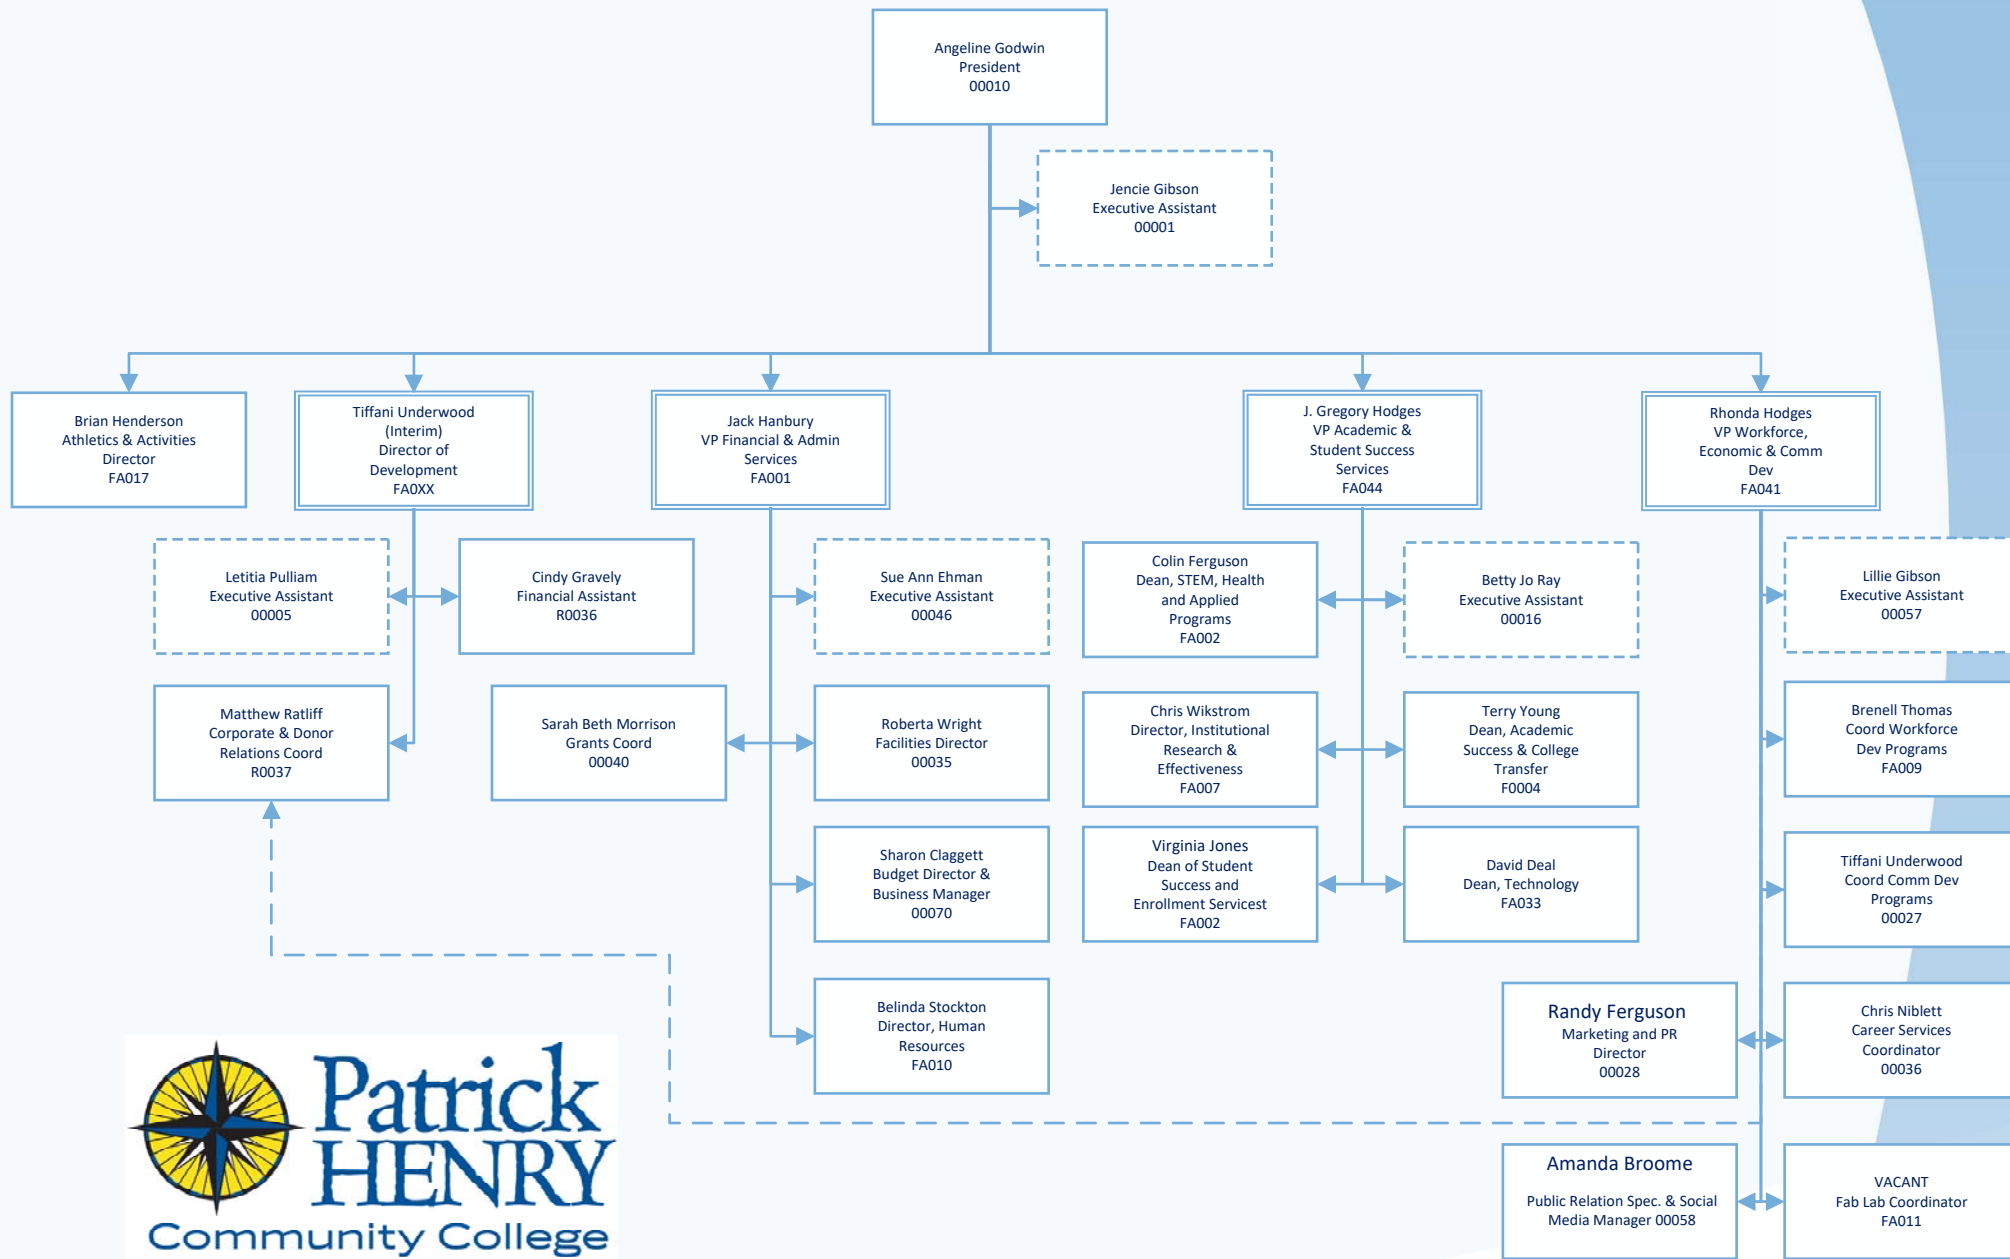

Organizational Chart SPRING 2018

ACADEMIC & STUDENT SUCCESS SERVICES

SPRING 2018

Position Number Key:

- F Faculty
- GO Restricted Faculty
- FA Faculty Ranked Admin
- GA Grant Admin
- O Classified Staff
- R Restricted
- W Hourly Wage

ACADEMIC SUCCESS AND COLLEGE TRANSFER

SPRING 2018

Position Number Key:

- F Faculty
- GO Restricted Faculty
- FA Faculty Ranked Admin
- GA Grant Admin
- O Classified Staff
- R Restricted
- W Hourly Wage

ATHLETICS
SPRING 2018