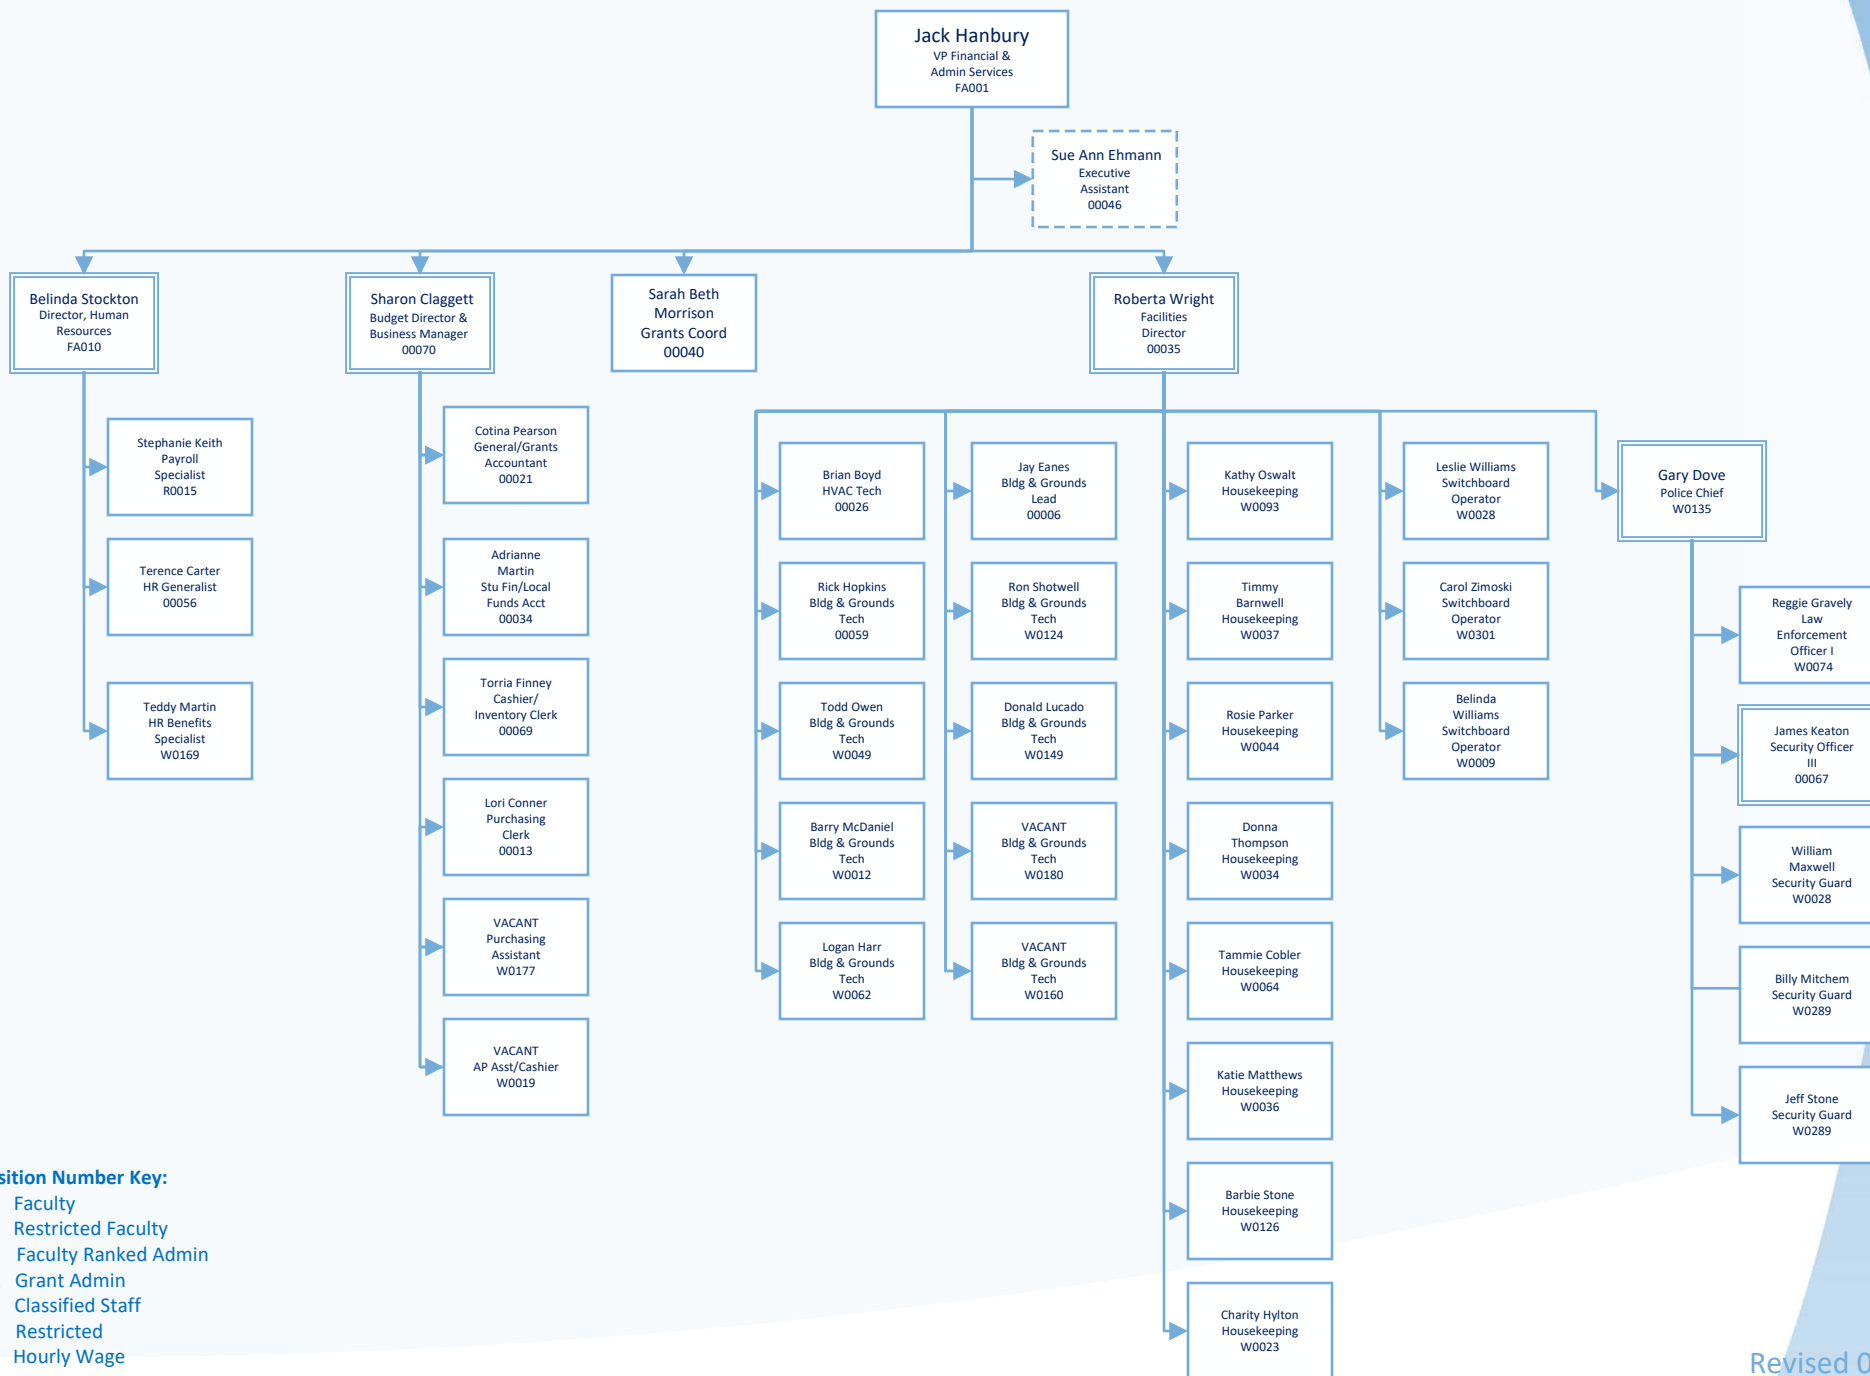

Organizational Chart SPRING 2018

ACADEMIC & STUDENT SUCCESS SERVICES

SPRING 2018

Position Number Key:

- F Faculty
- GO Restricted Faculty
- FA Faculty Ranked Admin
- GA Grant Admin
- O Classified Staff
- R Restricted
- W Hourly Wage

ACADEMIC SUCCESS AND COLLEGE TRANSFER

SPRING 2018

Position Number Key:

- F Faculty
- GO Restricted Faculty
- FA Faculty Ranked Admin
- GA Grant Admin
- O Classified Staff
- R Restricted
- W Hourly Wage

ATHLETICS
SPRING 2018

Position Number Key:
F Faculty
GO Restricted Faculty
FA Faculty Ranked Admin
GA Grant Admin
O Classified Staff
R Restricted
W Hourly Wage

COACHING SPRING 2018

FINANCIAL & ADMINISTRATIVE SERVICES

SPRING 2018