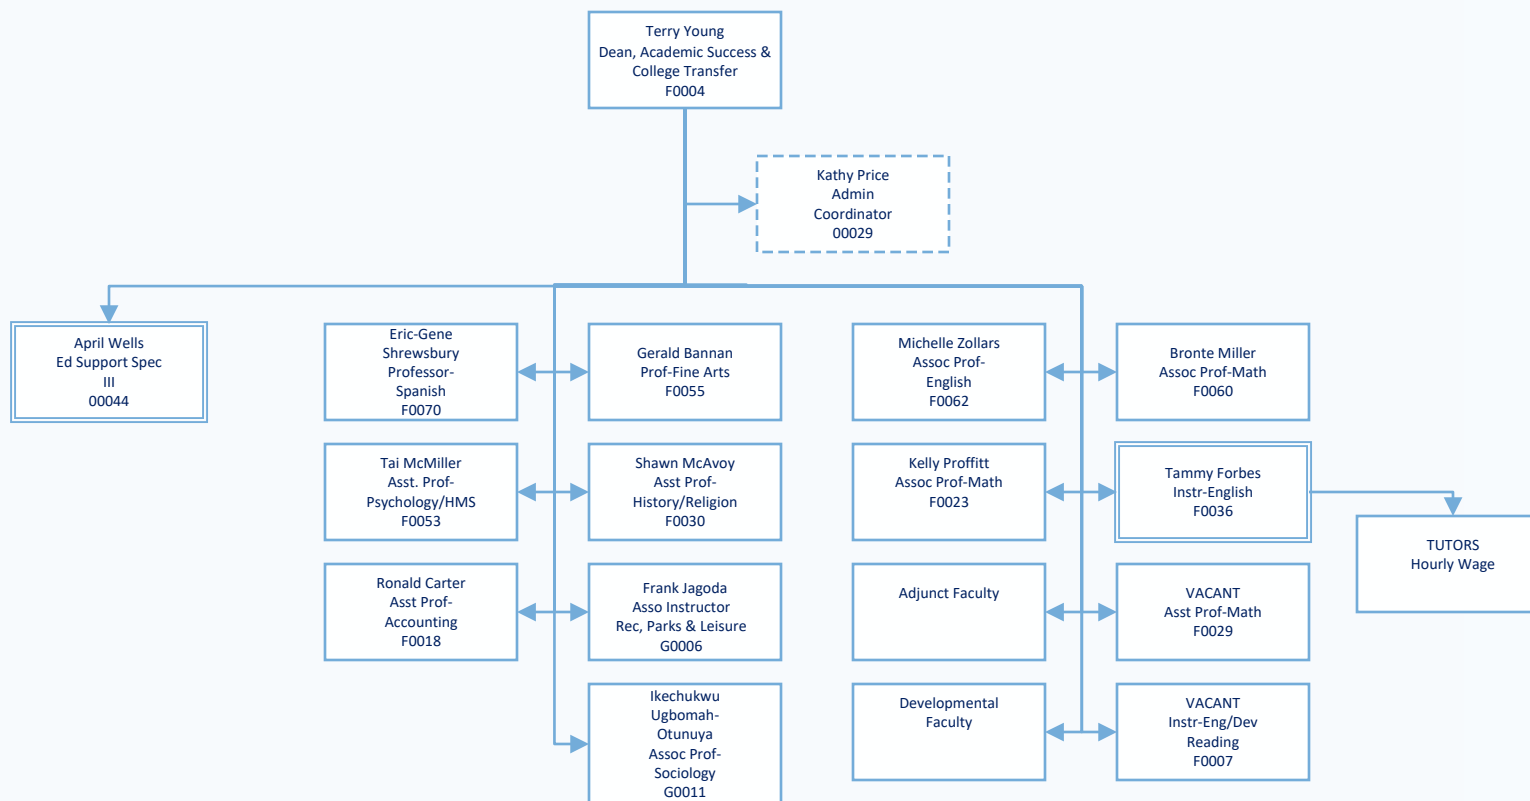

# ACADEMIC & STUDENT SUCCESS SERVICES

FALL 2017

**Position Number Key:**

- F Faculty
- GO Restricted Faculty
- FA Faculty Ranked Admin
- GA Grant Admin
- O Classified Staff
- R Restricted
- W Hourly Wage

# ACADEMIC SUCCESS AND COLLEGE TRANSFER

FALL 2017

**Position Number Key:**

- F Faculty
- GO Restricted Faculty
- FA Faculty Ranked Admin
- GA Grant Admin
- O Classified Staff
- R Restricted
- W Hourly Wage