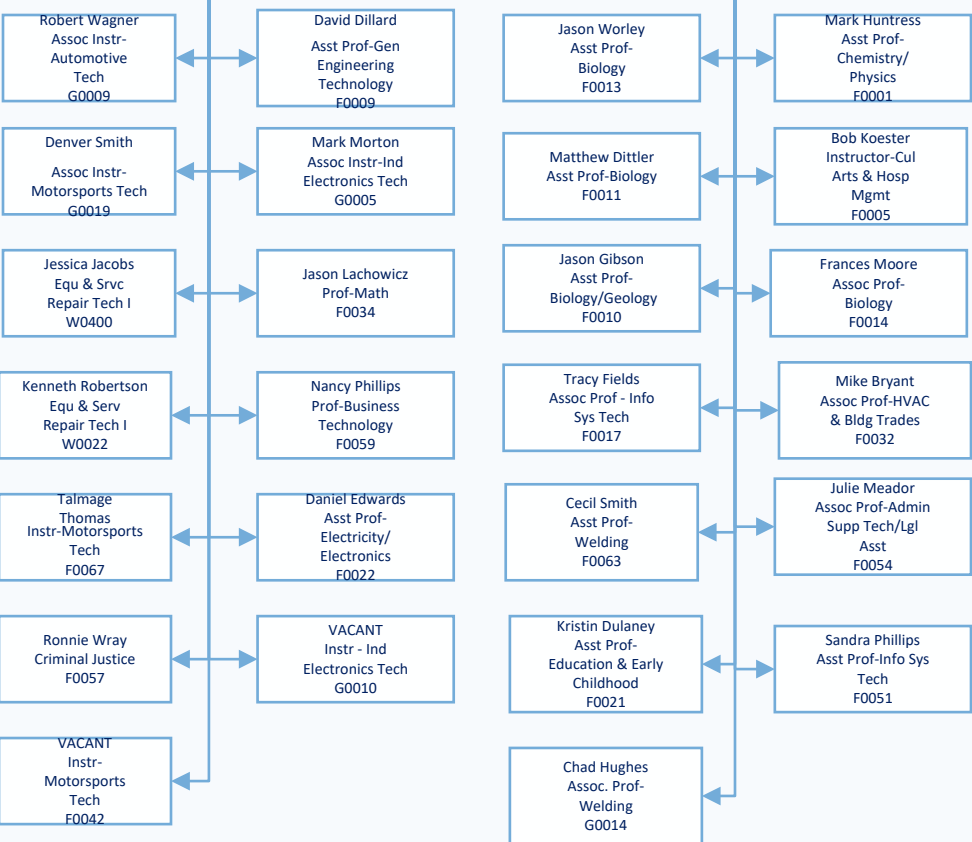

SCIENCE, TECHNOLOGY, ENGINEERING, & MATH, HEALTH & APPLIED PROGRAMS

SPRING 2018

Colin Ferguson
Dean, STEM, Health and
Applied Programs
FA003

Teresa Foley
Admin Assistant
00048

STEM

HAP

Adjunct Faculty
(part-time)

Amy Webster
Assoc Prof-
Nursing/Prog
Coord
FA012

Position Number Key:
F Faculty
GO Restricted Faculty
FA Faculty Ranked Admin
GA Grant Admin
O Classified Staff
R Restricted
W Hourly Wage