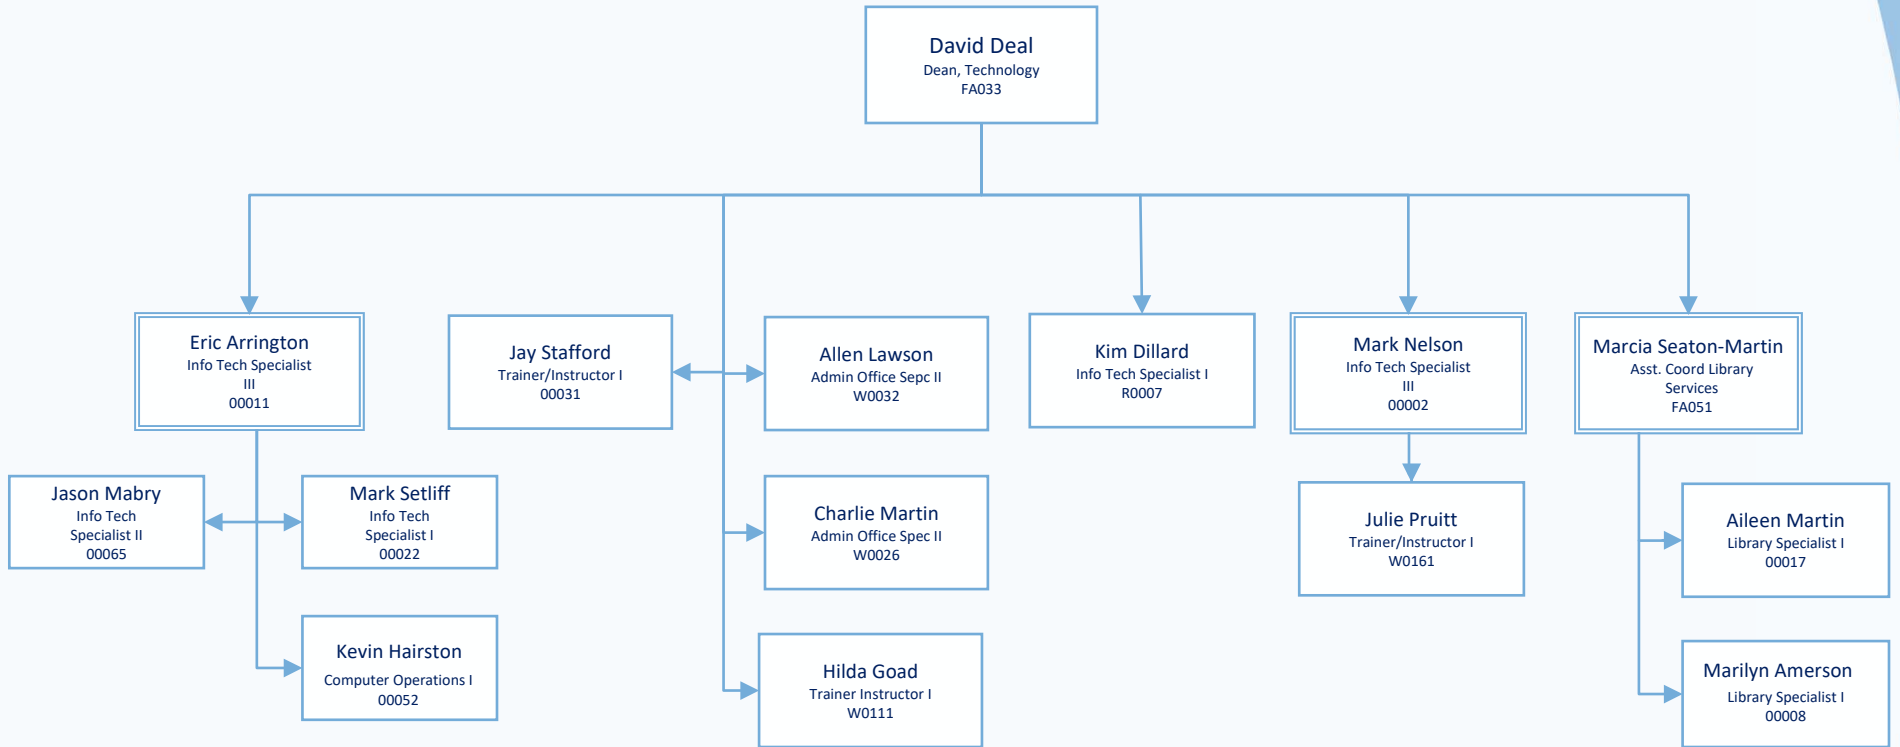

Technology

Spring 2019

Position Number Key:
F Faculty
GO Restricted Faculty
FA Faculty Ranked Admin
GA Grant Admin
O Classified Staff
R Restricted
W Hourly Wage