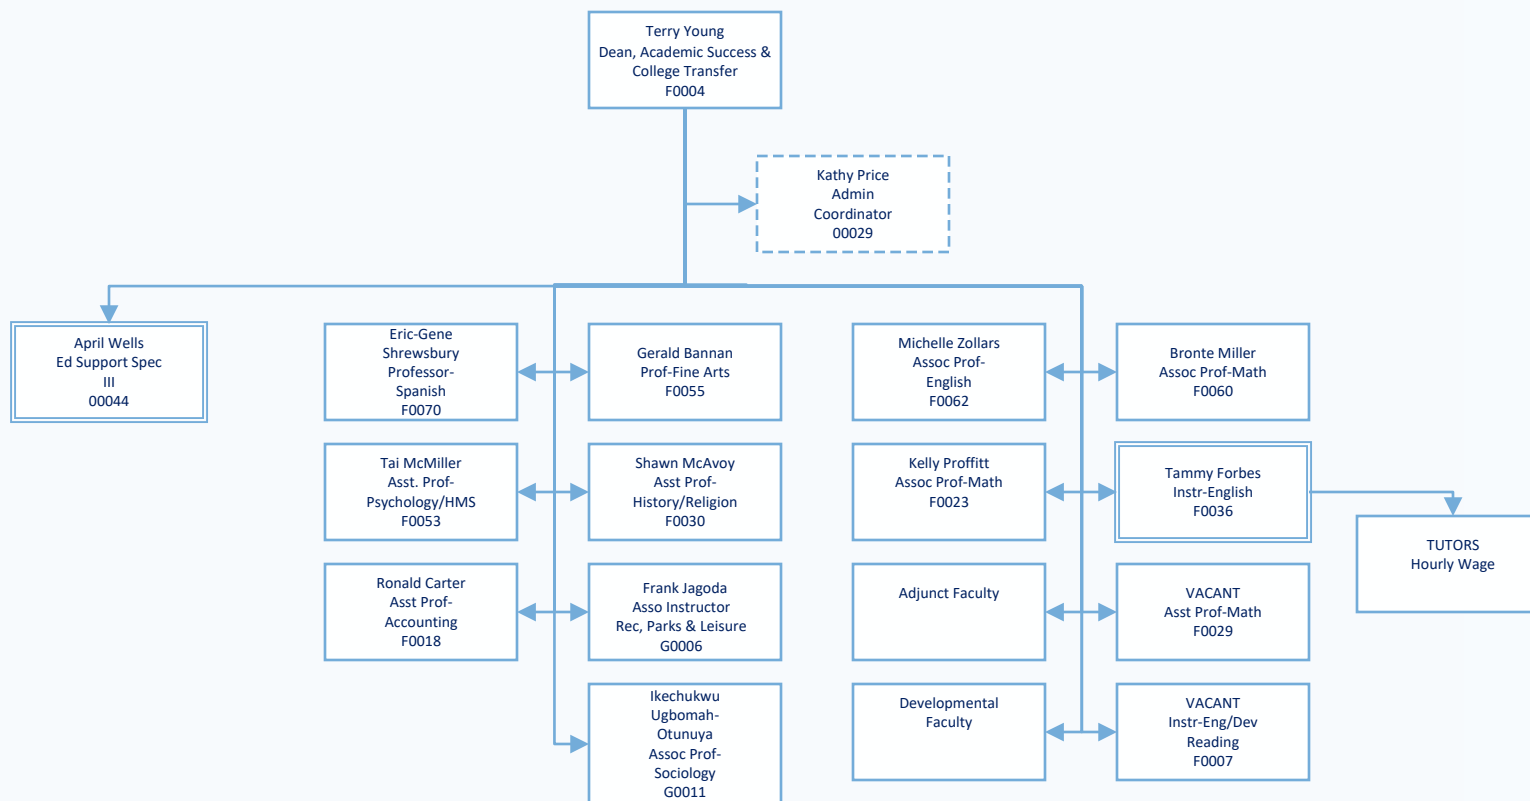

Organizational Chart SPRING 2018

ACADEMIC & STUDENT SUCCESS SERVICES

SPRING 2018

Position Number Key:

- F Faculty
- GO Restricted Faculty
- FA Faculty Ranked Admin
- GA Grant Admin
- O Classified Staff
- R Restricted
- W Hourly Wage

ACADEMIC SUCCESS AND COLLEGE TRANSFER

SPRING 2018

Position Number Key:

- F Faculty
- GO Restricted Faculty
- FA Faculty Ranked Admin
- GA Grant Admin
- O Classified Staff
- R Restricted
- W Hourly Wage

ATHLETICS
SPRING 2018