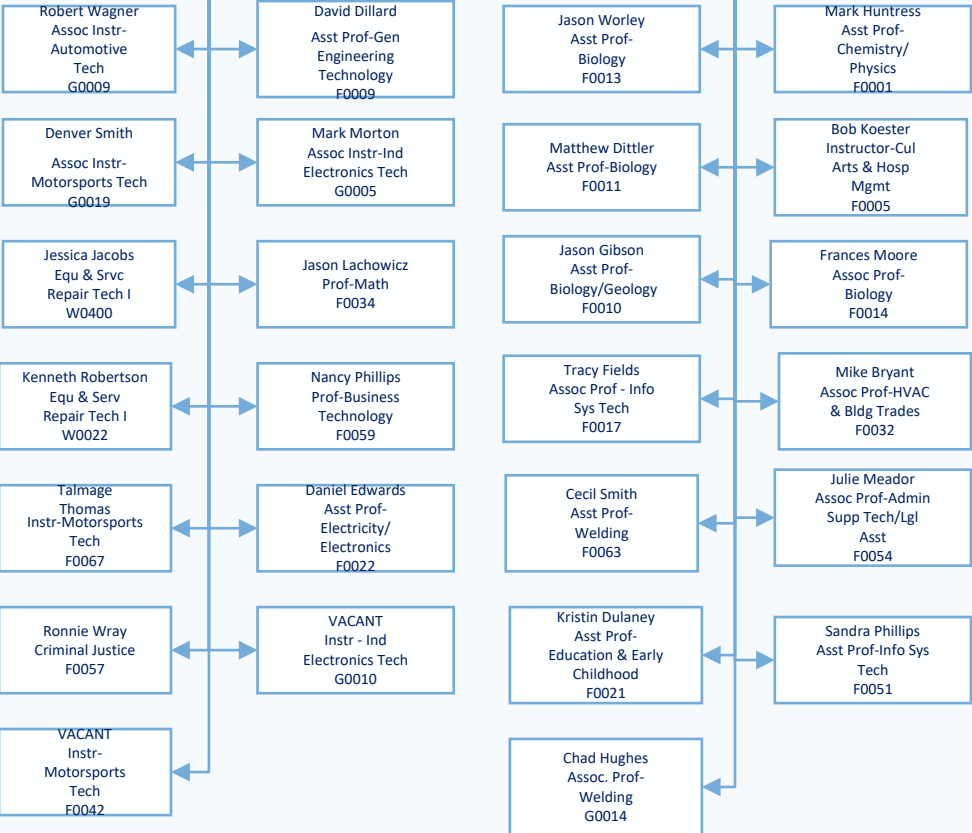

SCIENCE, TECHNOLOGY, ENGINEERING, & MATH, HEALTH & APPLIED PROGRAMS

FALL 2017

Colin Ferguson
Dean, STEM, Health and
Applied Programs
FA003

Teresa Foley
Admin Assistant
00048

STEM

HAP

Adjunct Faculty
(part-time)

Amy Webster
Assoc Prof-
Nursing/Prog
Coord
FA012

Position Number Key:
F Faculty
GO Restricted Faculty
FA Faculty Ranked Admin
GA Grant Admin
O Classified Staff
R Restricted
W Hourly Wage