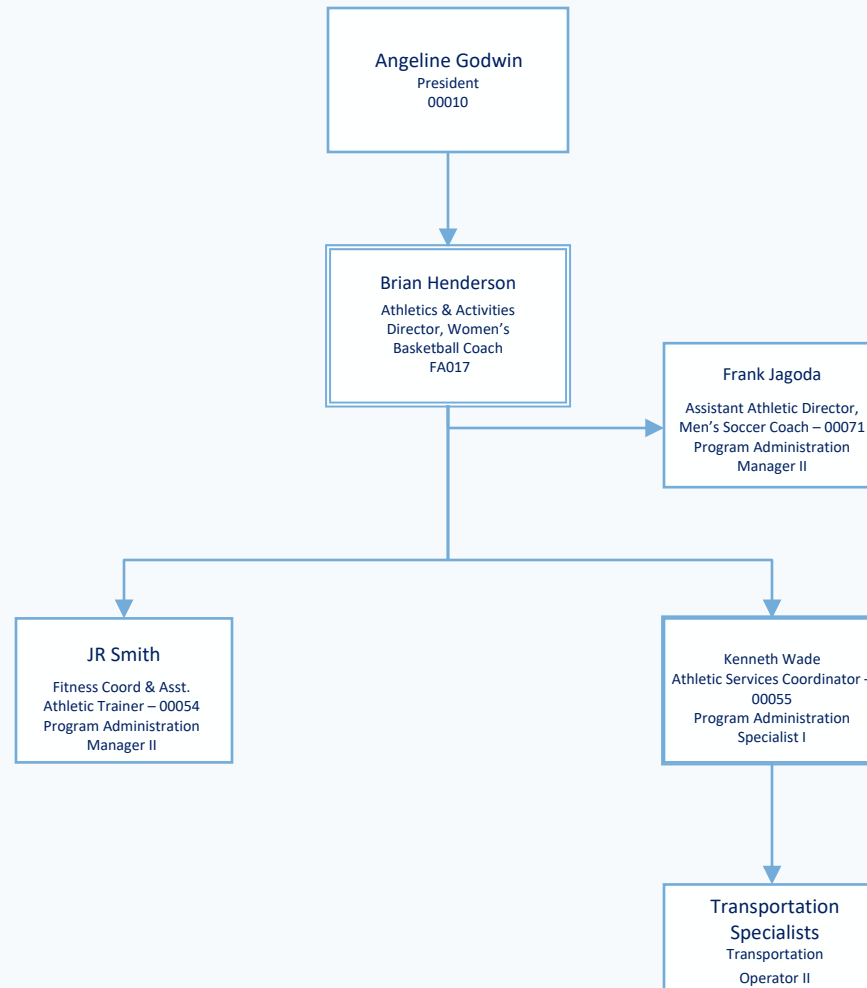

ATHLETICS

FALL 2017

Position Number Key:

- F Faculty
- GO Restricted Faculty
- FA Faculty Ranked Admin
- GA Grant Admin
- O Classified Staff
- R Restricted
- W Hourly Wage