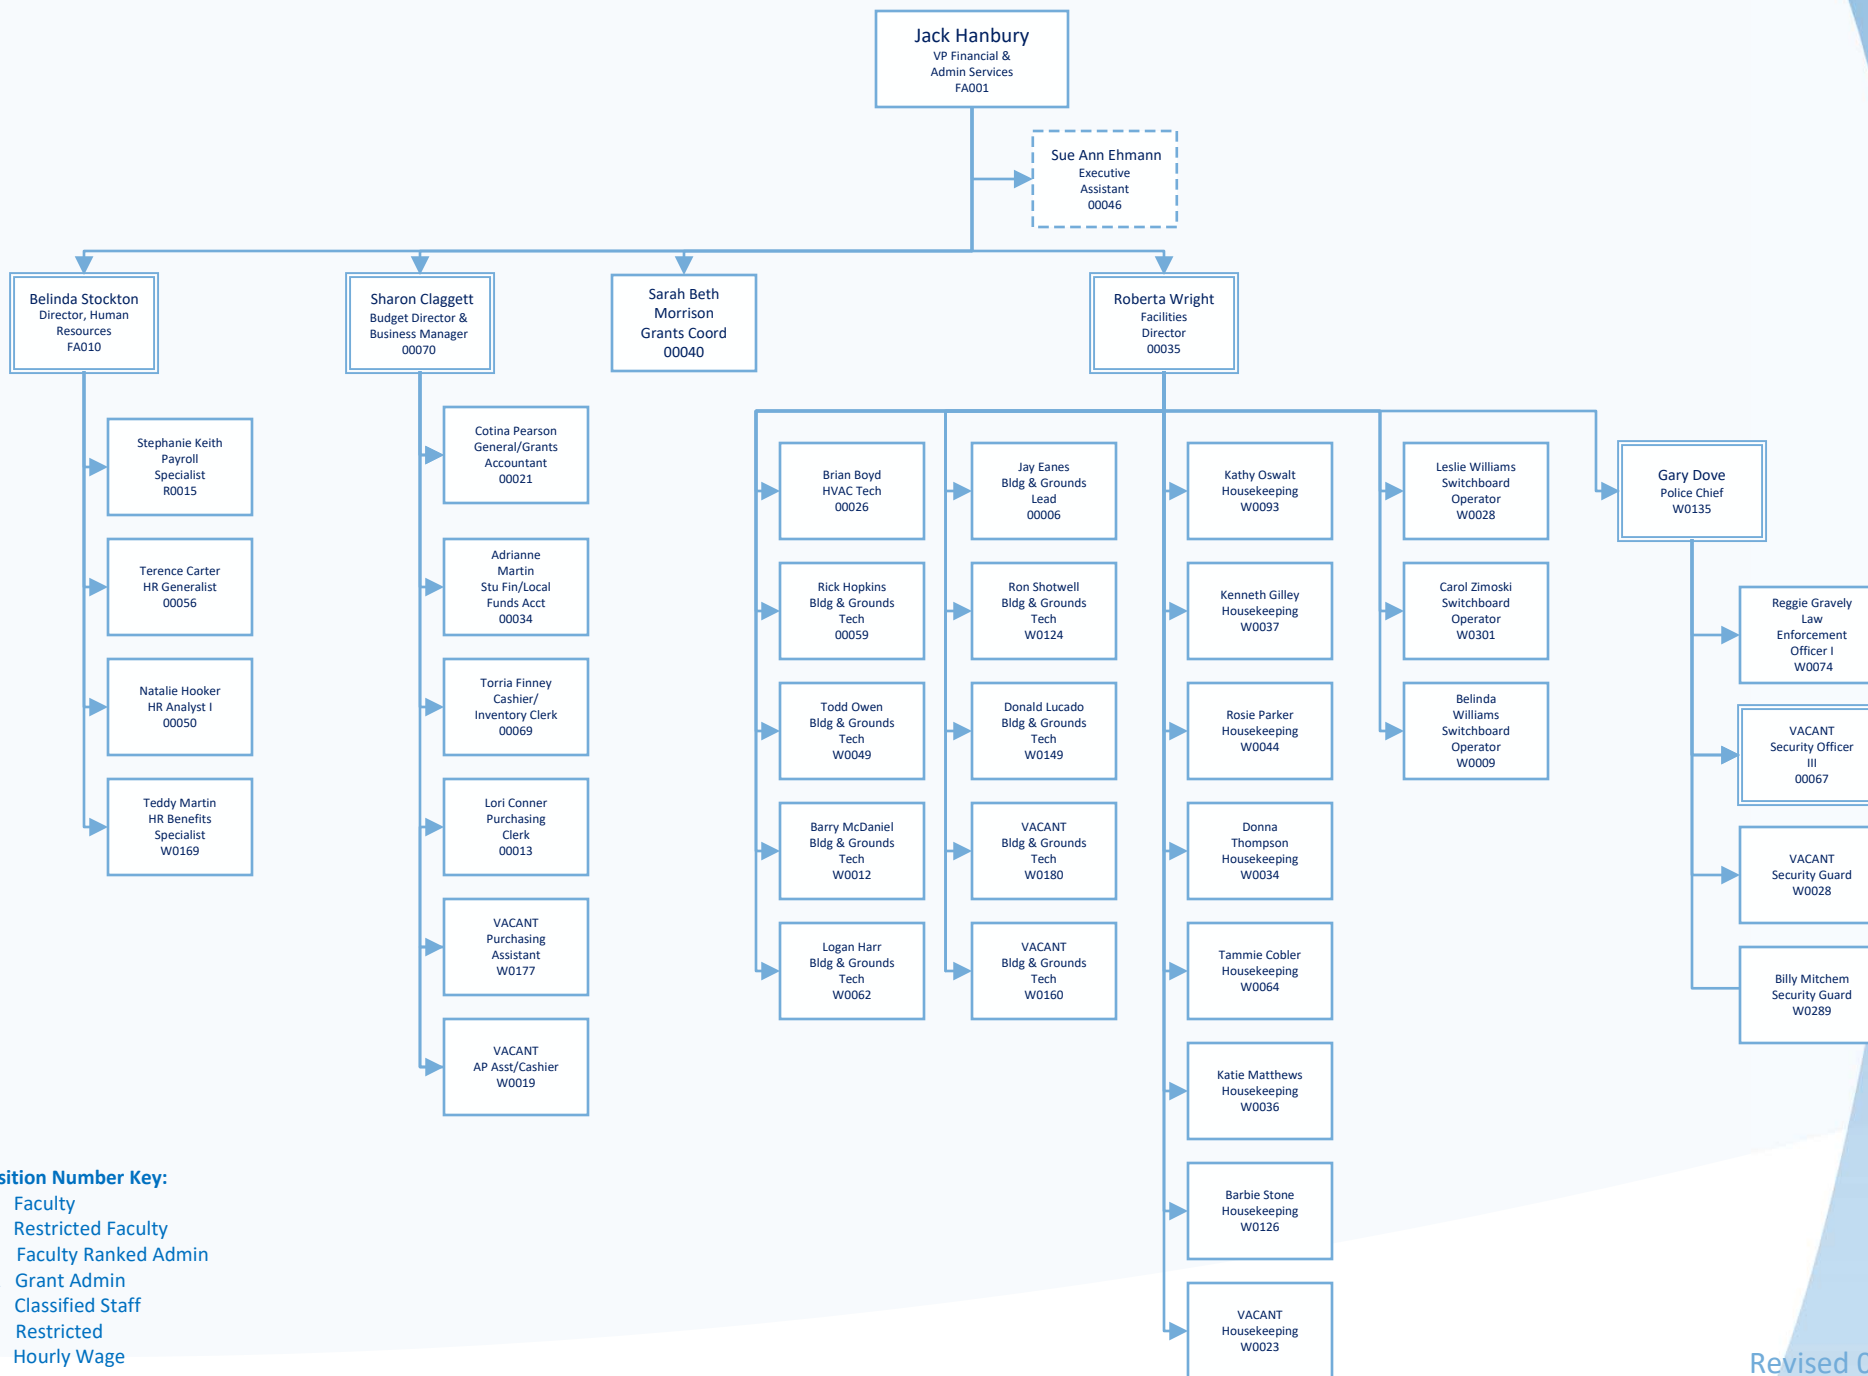

FINANCIAL & ADMINISTRATIVE SERVICES

FALL 2017

Position Number Key:
F Faculty
GO Restricted Faculty
FA Faculty Ranked Admin
GA Grant Admin
O Classified Staff
R Restricted
W Hourly Wage