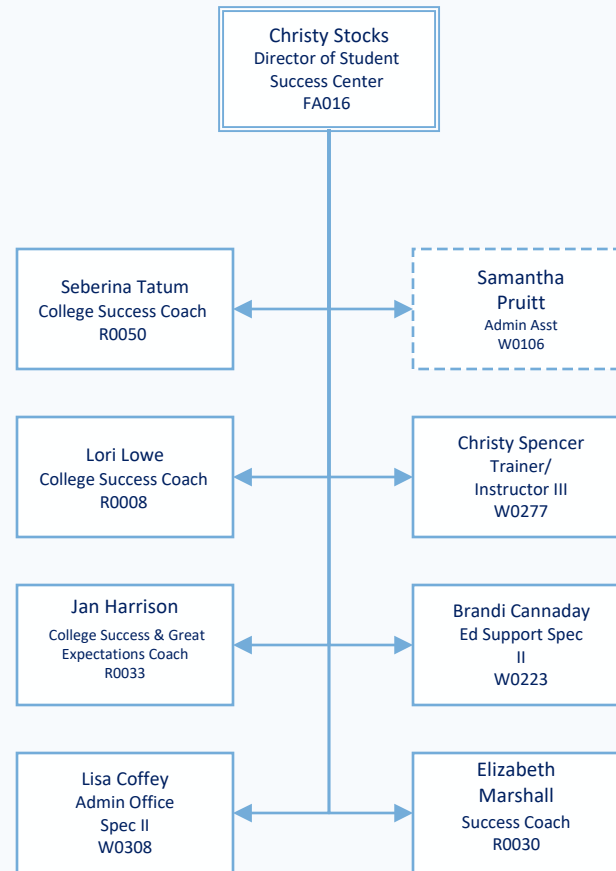

Student Success Center

Spring 2019

Position Number Key:
F Faculty
GO Restricted Faculty
FA Faculty Ranked Admin
GA Grant Admin
O Classified Staff
R Restricted
W Hourly Wage