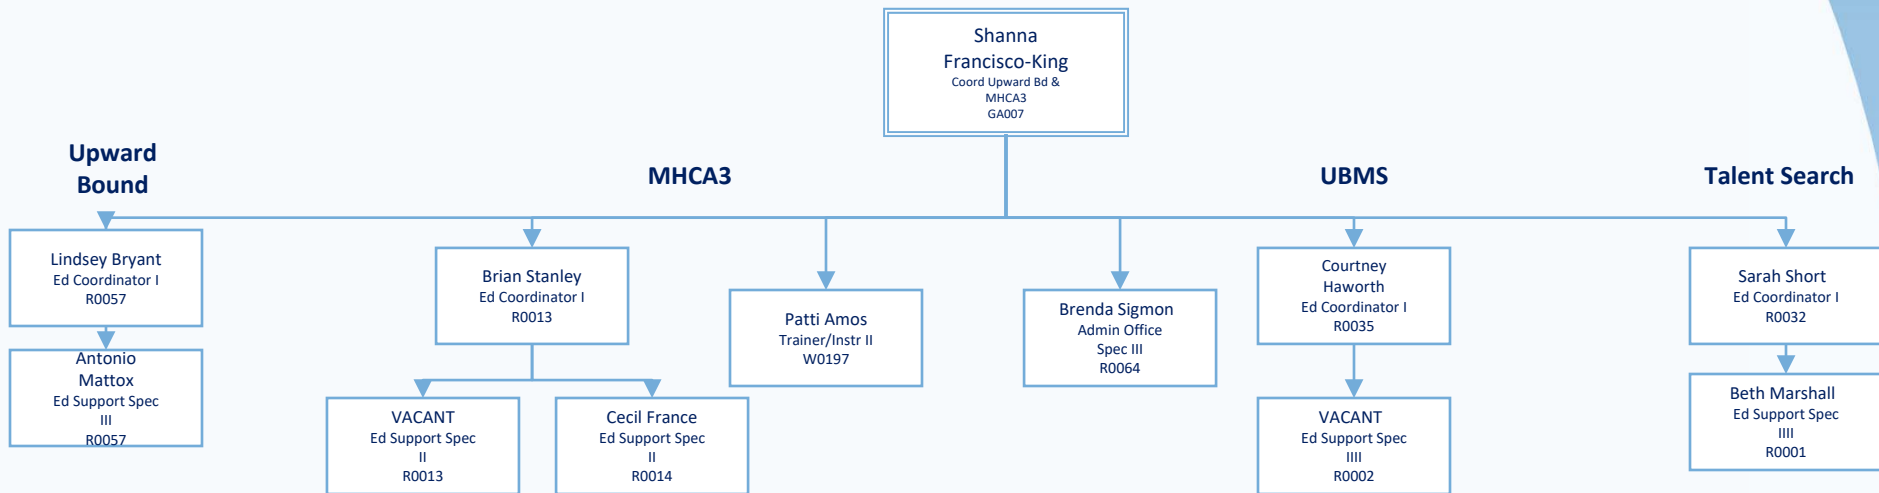

TECHNOLOGY

SPRING 2018

Position Number Key:

- F Faculty
- GO Restricted Faculty
- FA Faculty Ranked Admin
- GA Grant Admin
- O Classified Staff
- R Restricted
- W Hourly Wage

UPWARD BOUND & MHC AFTER 3

Spring 2018

Position Number Key:

- F Faculty
- GO Restricted Faculty
- FA Faculty Ranked Admin
- GA Grant Admin
- O Classified Staff
- R Restricted
- W Hourly Wage

WORKFORCE, ECONOMIC & COMMUNITY DEVELOPMENT

FALL 2017