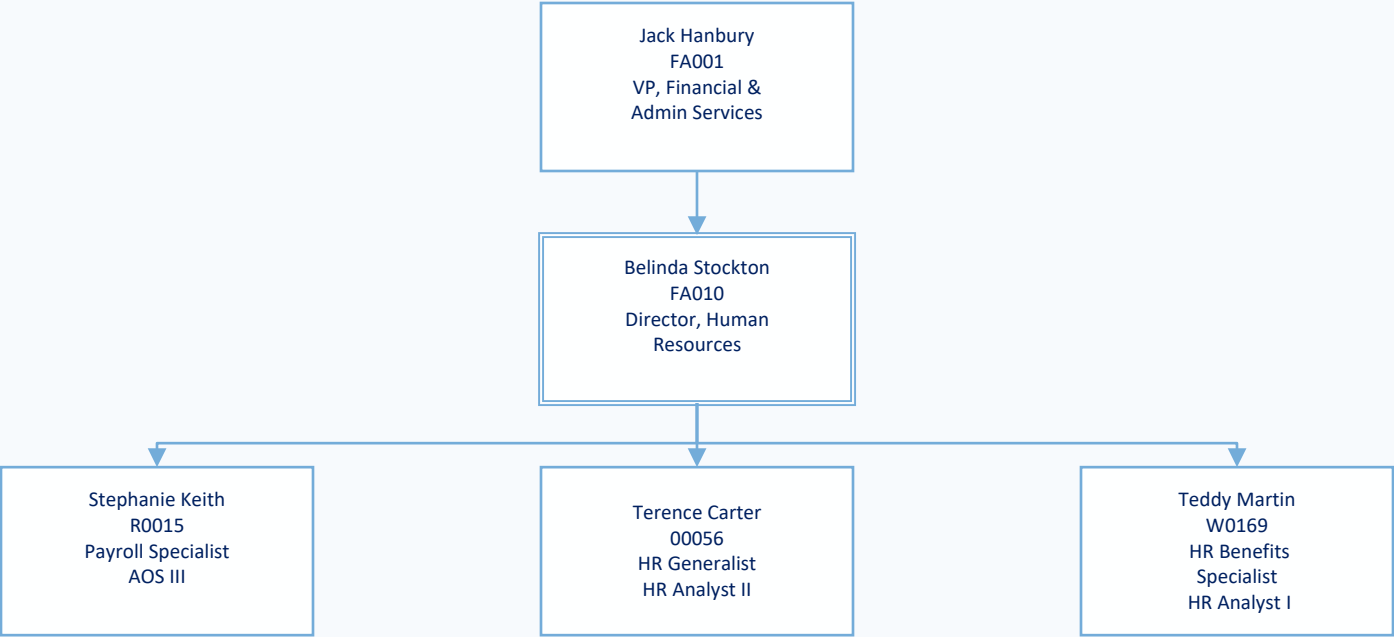

HUMAN RESOURCES
SPRING 2018